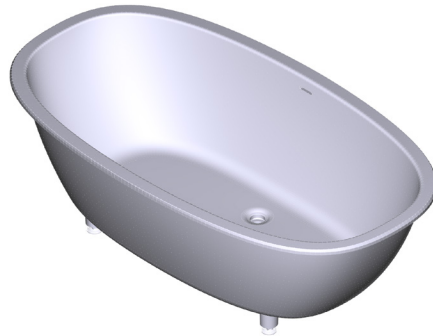

SPECIFICATIONS

Barcelona™

66" X 36" Undermount Or Drop-In Bathtub With Internal Over-flow

MODELS: BA7-N-SW-10

NOTE: Due to production tolerances, please do not make any modifications or cut any surfaces for installation until you have received your bathtub.

SHAPE

- Oval

SIZE

- Length: 66" (1676mm); Width: 36" (914mm); Height: 21-1/4"-22-1/4" (536-562mm)

MATERIAL

- Volcanic Limestone

DRAIN HOLE

- Off centered

WEIGHT

- 127 lbs (57.6 kg)

CAPACITY

- 85.75 gallons (325 liters)

INSTALLATION TYPE

- Undermount/Drop-in

DRAIN SET

- Drain required and sold separately: order K-13