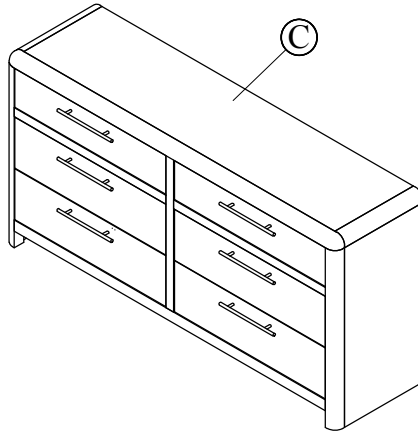

WALLEN DRESSER MIRROR

ASSEMBLY INSTRUCTIONS

BOX #1
A. DRESSER MIRROR 1 PC
B. MIRROR SUPPORT 2 PCS
*** MIRROR HARDWARE PACK**

BOX #2
C. DRESSER 1PC
(SOLD SEPARATELY)

HARDWARE KIT PACKED IN BOX #1

NO.	DESCRIPTION	IMAGE	QUANTITY
1	ALLEN BOLT (6x45mm)		8 PCS
2	LOCK WASHER (M9)		8 PCS
3	FLAT WASHER (M8)		8 PCS
4	ALLEN KEY		1 PC

OPTION 1: DRESSER MOUNTING

OPTION 2: WALL MOUNTING