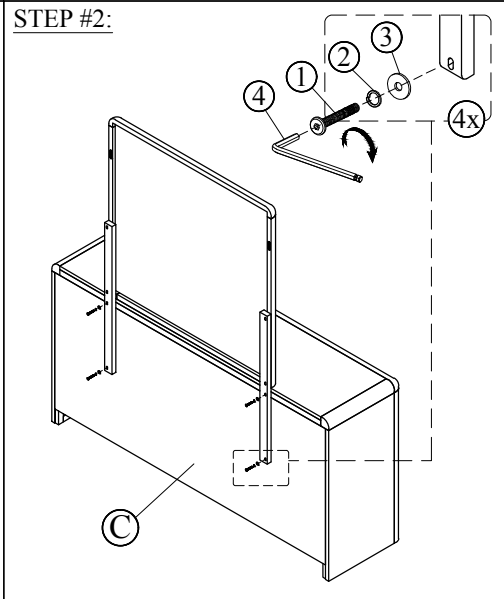

WALLEN DRESSER MIRROR

ASSEMBLY INSTRUCTIONS

BOX #1
A. DRESSER MIRROR 1 PC
B. MIRROR SUPPORT 2 PCS
*** MIRROR HARDWARE PACK**

BOX #2
C. DRESSER 1PC
(SOLD SEPARATELY)

HARDWARE KIT PACKED IN BOX #1

NO.	DESCRIPTION	IMAGE	QUANTITY
1	ALLEN BOLT (6x45mm)		8 PCS
2	LOCK WASHER (M9)		8 PCS
3	FLAT WASHER (M8)		8 PCS
4	ALLEN KEY		1 PC

OPTION 1: DRESSER MOUNTING

OPTION 2: WALL MOUNTING