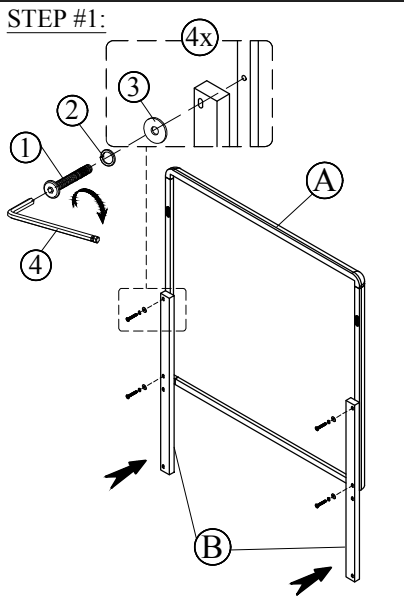

WALLEN DRESSER MIRROR

ASSEMBLY INSTRUCTIONS

BOX #1
A. DRESSER MIRROR 1 PC
B. MIRROR SUPPORT 2 PCS
*** MIRROR HARDWARE PACK**

BOX #2
C. DRESSER 1PC
(SOLD SEPARATELY)

HARDWARE KIT PACKED IN BOX #1

NO.	DESCRIPTION	IMAGE	QUANTITY
1	ALLEN BOLT (6x45mm)		8 PCS
2	LOCK WASHER (M9)		8 PCS
3	FLAT WASHER (M8)		8 PCS
4	ALLEN KEY		1 PC

OPTION 1: DRESSER MOUNTING

OPTION 2: WALL MOUNTING