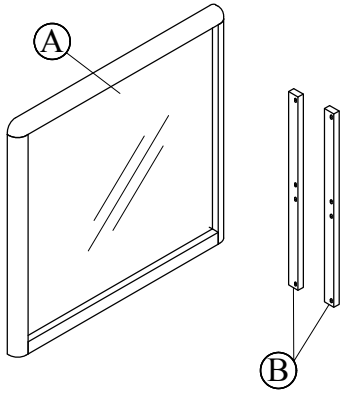

WALLEN DRESSER MIRROR

ASSEMBLY INSTRUCTIONS

BOX #1
A. DRESSER MIRROR 1 PC
B. MIRROR SUPPORT 2 PCS
*** MIRROR HARDWARE PACK**

BOX #2
C. DRESSER 1PC
(SOLD SEPARATELY)

HARDWARE KIT PACKED IN BOX #1

NO.	DESCRIPTION	IMAGE	QUANTITY
1	ALLEN BOLT (6x45mm)		8 PCS
2	LOCK WASHER (M9)		8 PCS
3	FLAT WASHER (M8)		8 PCS
4	ALLEN KEY		1 PC