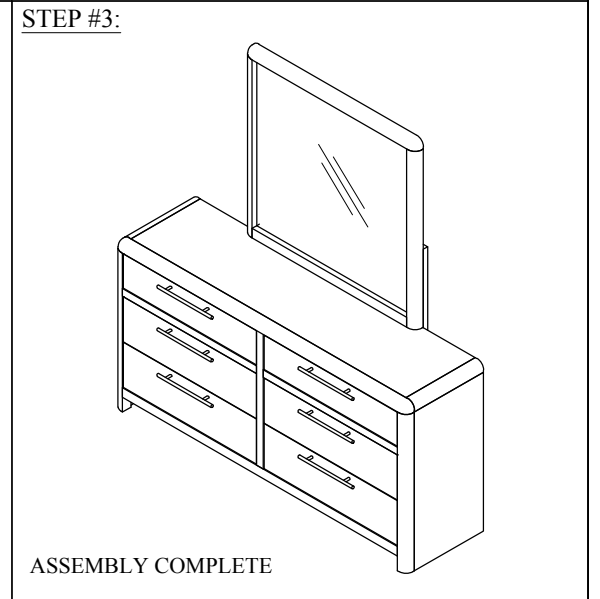

WALLEN DRESSER MIRROR

ASSEMBLY INSTRUCTIONS

BOX #1
A. DRESSER MIRROR 1 PC
B. MIRROR SUPPORT 2 PCS
*** MIRROR HARDWARE PACK**

BOX #2
C. DRESSER 1PC
(SOLD SEPARATELY)

HARDWARE KIT PACKED IN BOX #1

NO.	DESCRIPTION	IMAGE	QUANTITY
1	ALLEN BOLT (6x45mm)		8 PCS
2	LOCK WASHER (M9)		8 PCS
3	FLAT WASHER (M8)		8 PCS
4	ALLEN KEY		1 PC

OPTION 1: DRESSER MOUNTING

OPTION 2: WALL MOUNTING