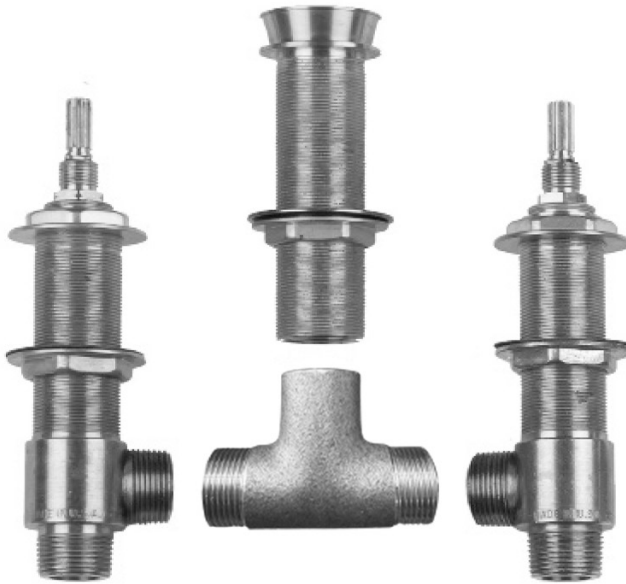

Roaring 20's Roman Tub Rough Kit
Model #: J-6910

FEATURES:

- Rough in kit for roman tub
- 3/4" 1/4 turn high flow 12 GPM @ 60 PSI ceramic valves
- Quick connect/disconnect deck nipple for spout
- 3/4" IPS brass tee
- Required with Roaring 20's and Jaylen roman tub set trims

AVAILABLE FINISHES:
N/A

SPECIFICATION DRAWING: