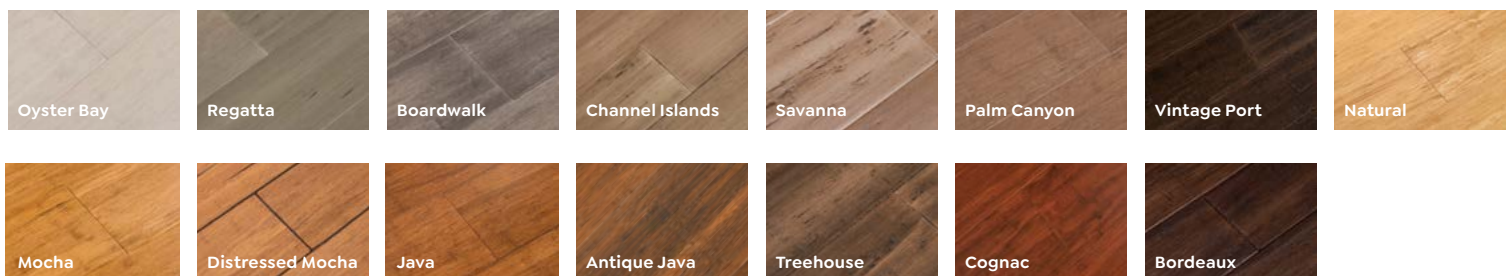

CALI[®] bamboo

CALI engineered bamboo Mocha

A smarter floor for a greener home.

CALI engineered bamboo flooring features all the benefits and beauty of a solid Fossilized[®] bamboo floor, but is made for more temperamental spaces like kitchens, bathrooms, and basements. Each plank combines an extra-thick 3mm top wear layer of bamboo over a sustainable wood core, delivering the hardest engineered floor on the market with a 3,300+ Janka equivalent rating. Its innovative design means planks require 60% less acclimation time and include wider options -- resulting in speedy, sturdy installations.

Available Colors

Oyster Bay

Regatta

Boardwalk

Channel Islands

Savanna

Palm Canyon

Vintage Port