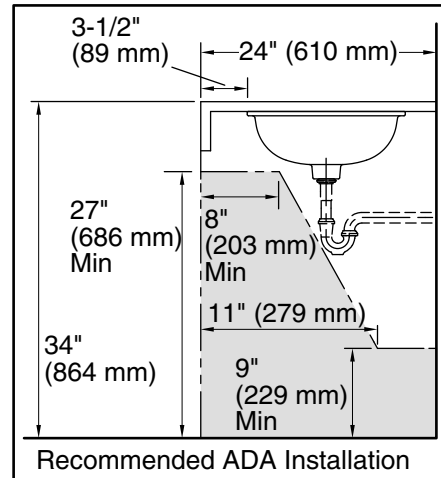

- K-9018 P-Trap
- K-23726 Drain treatment
- K-23725 Cast iron cleaner

Included Components

- 1193643 Basin clamps

ADA **CSA B651**

Codes/Standards

- ASME A112.19.2/CSA B45.1
- ADA
- ICC/ANSI A117.1
- CSA B651
- IAPMO Certification

Technical Information

All product dimensions are nominal.

Basin configuration:	Single Bowl
Bowl area (Only):	Length: 13-13/16" (351 mm) Width: 13-13/16" (351 mm) Bowl depth: 5-1/16" (129 mm) Water depth: 5" (127 mm)
With overflow:	No
Drain hole:	1-3/4" (44 mm)
Template:	1035896-7, required, not included