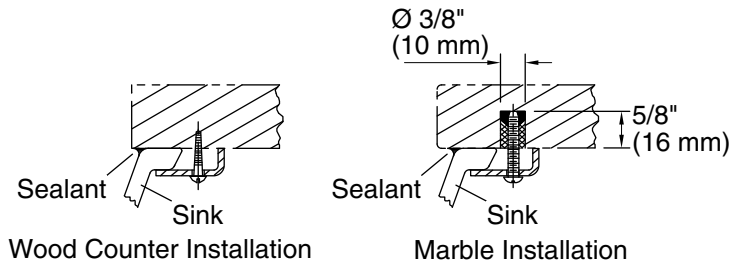

- K-9018 P-Trap
- K-23726 Drain treatment
- K-23725 Cast iron cleaner

Included Components

- 1193643 Basin clamps

ADA **CSA B651**

Codes/Standards

- ASME A112.19.2/CSA B45.1
- ADA
- ICC/ANSI A117.1
- CSA B651
- IAPMO Certification

Technical Information

All product dimensions are nominal.

Basin configuration:	Single Bowl
Bowl area (Only):	Length: 13-13/16" (351 mm) Width: 13-13/16" (351 mm) Bowl depth: 5-1/16" (129 mm) Water depth: 5" (127 mm)
With overflow:	No
Drain hole:	1-3/4" (44 mm)
Template:	1035896-7, required, not included