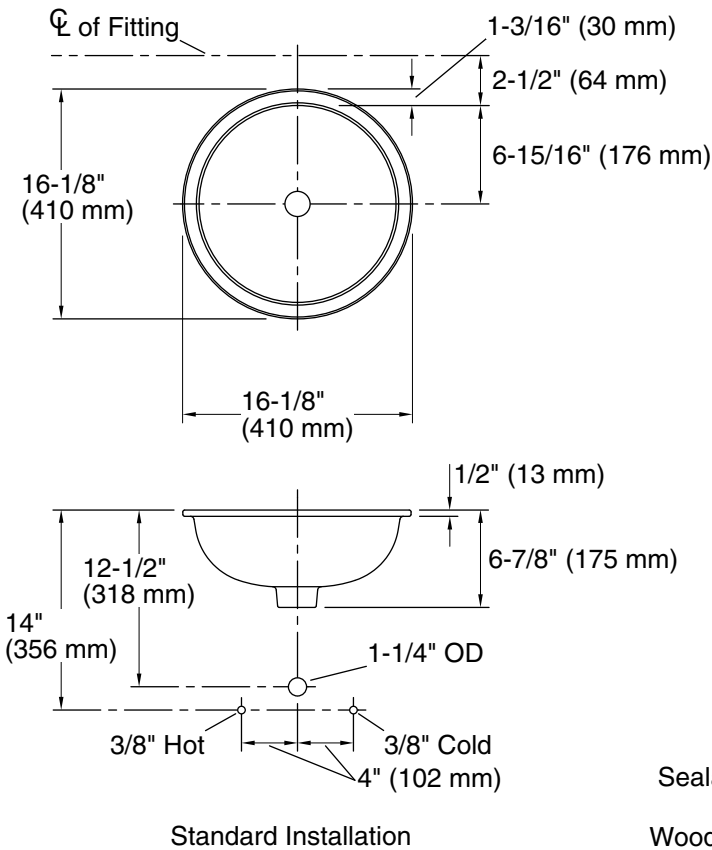

16-1/4" round undermount bathroom sink, no overflow
Camber®
K-2349

Features

- Round basin
- No faucet holes; requires wall- or counter-mount faucet

Material

- Vitreous china

Installation

- Undermount

Recommended Products/Accessories

Technical Information

All product dimensions are nominal.

Basin configuration:	Single Bowl
Bowl area (Only):	Length: 13-13/16" (351 mm) Width: 13-13/16" (351 mm) Bowl depth: 5-1/16" (129 mm) Water depth: 5" (127 mm)
With overflow:	No
Drain hole:	1-3/4" (44 mm)
Template:	1035896-7, required, not included