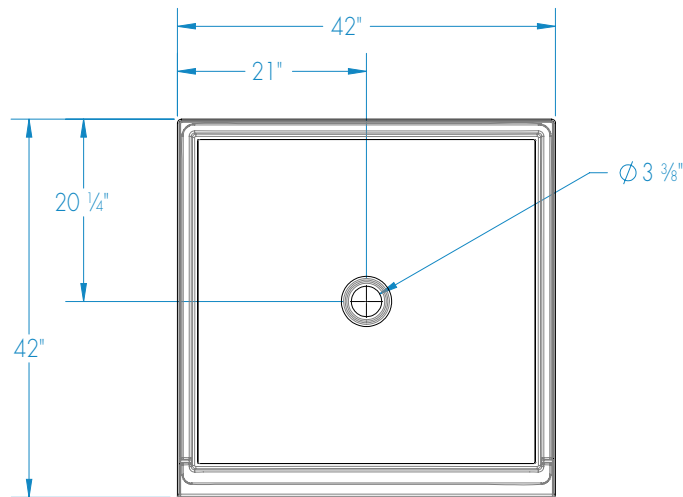

# SB4242

42 x 42 x 3  
inches

**FEATURES** Dimensional Tolerance  $\pm 3/8"$ . Dimensions needed for site preparation should be measured from the unit. Aquatic assumes no responsibility for preparatory work.

## DIMENSIONS

Specifications	inches
Width: Overall / Net	42
Depth: Overall / Net	42
Height: Overall / Net	4 1/4 / 3
Enclosure Opening	—
Skirt Height	3
Drain Rough-In (from Back Wall)	20 1/4
Drain Rough-In (from Side Wall)	21
Drain: Diameter / Clearance	3 3/8 / 3/8

## FRAMING DIMENSIONS inches

Type	D Depth	W Width	H Height	A	B	C
Alcove	42	42	—	Box Out	21	20 1/4