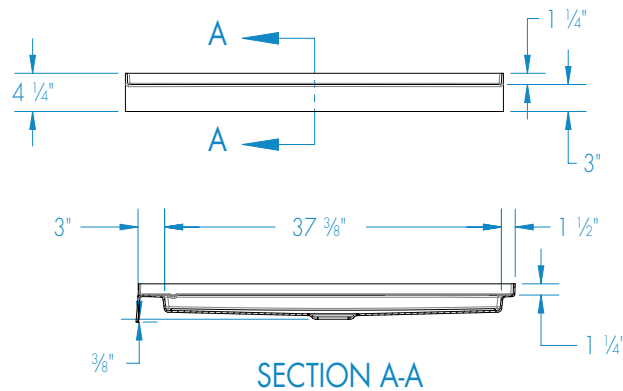

# SB4242

42 x 42 x 3  
inches

**FEATURES** Dimensional Tolerance  $\pm 3/8"$ . Dimensions needed for site preparation should be measured from the unit. Aquatic assumes no responsibility for preparatory work.

## DIMENSIONS

Specifications	inches
Width: Overall / Net	42
Depth: Overall / Net	42
Height: Overall / Net	4 1/4 / 3
Enclosure Opening	—
Skirt Height	3
Drain Rough-In (from Back Wall)	20 1/4
Drain Rough-In (from Side Wall)	21
Drain: Diameter / Clearance	3 3/8 / 3/8