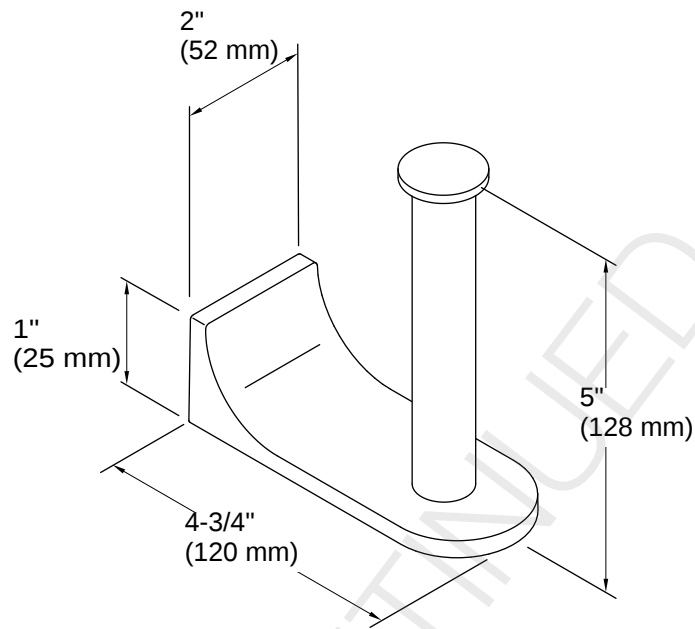

Installation

- Installation template and tools included

Installation Notes

Install this product according to the installation instructions.