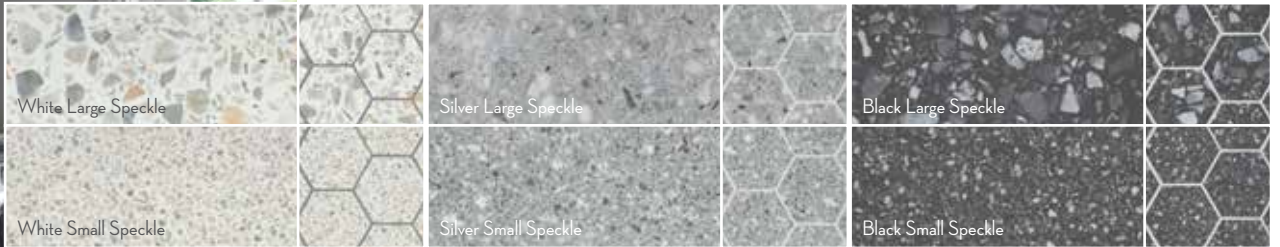

3 Colors | 2 Patterns | Matte | Porcelain | Rectified

Available in 12"x24", 24"x24", 3" Hex Mesh, 3"x12" SBN

GEOMETRY™

3 Colors | 3 Patterns | Matte | Porcelain | Pressed

Available in 10"x10"

HEKSA™

6 Colors | Matte | Porcelain | Pressed