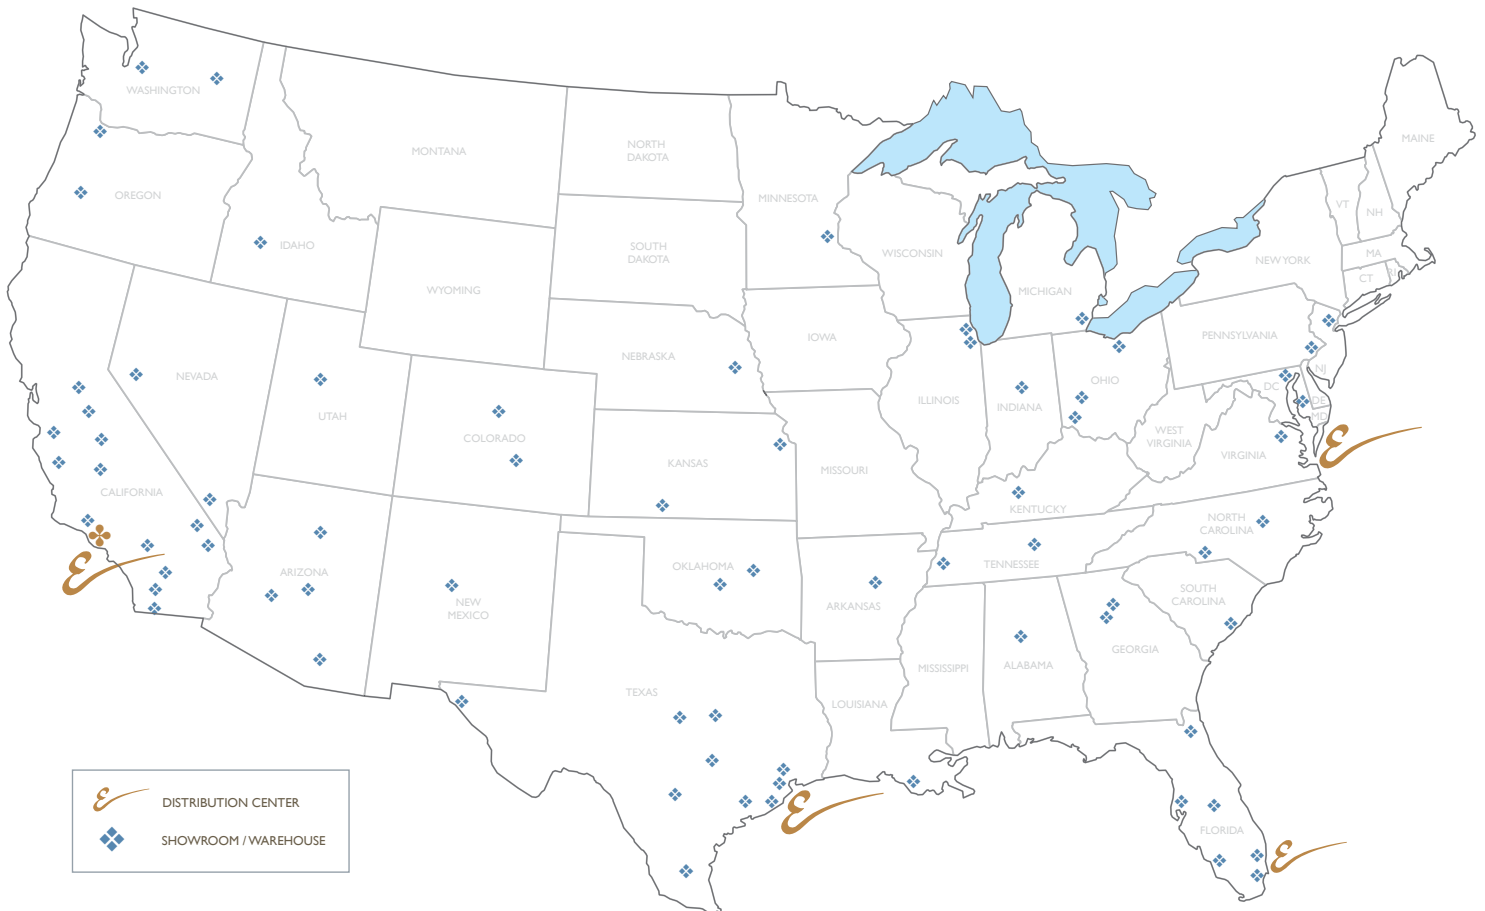

Product Design and Selection

- Product assortment designed for fashion, demand and longevity
- Product selected for every price point and consumer trend demands
- Residential Collection has been leveled for a simplified but enhanced product selection experience
- Flexibility to design programs to match customers needs

Product Management and Availability

- Guaranteed local inventory on Residential Collection products
- All orders are job packed and held as they are received and ready when you need them to reduce your carrying costs of inventory
- Annual product assortments and price protection with no mid-year drops
- 6-month notice and inventory protection on all annual drops

Localized and Customized Homebuilder Service Model

- 78 Local Branch Service and Distribution Centers that are built to be used as extensions of your business with local management,

78 SHOWROOM LOCATIONS | 4 DISTRIBUTION CENTERS | OVER 800 ASSOCIATES

TRANSPORTATION & INVENTORY MANAGEMENT | PRODUCT & SHIPMENT QUALITY CONTROL | SAMPLE PRODUCTION

ORDER TRACKING | SHADE MATCHING | DIRECT SHIP PROGRAMS | WILL CALL | SPECIAL ORDERS

99% ORDER FILL RATE | 99% ORDER ACCURACY