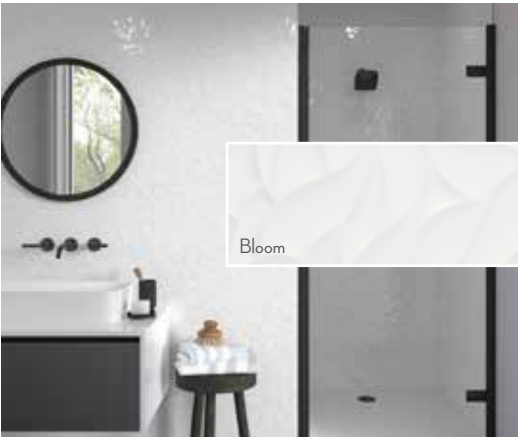

CRAFT II™

5 Colors | Matte & Glossy | Ceramic

Available Sizes:

3"x12" Picket Glossy

3"x12" Glossy & Matte

4"x4" Glossy

3"x6" Glossy

3"x12" SBN Glossy & Matte