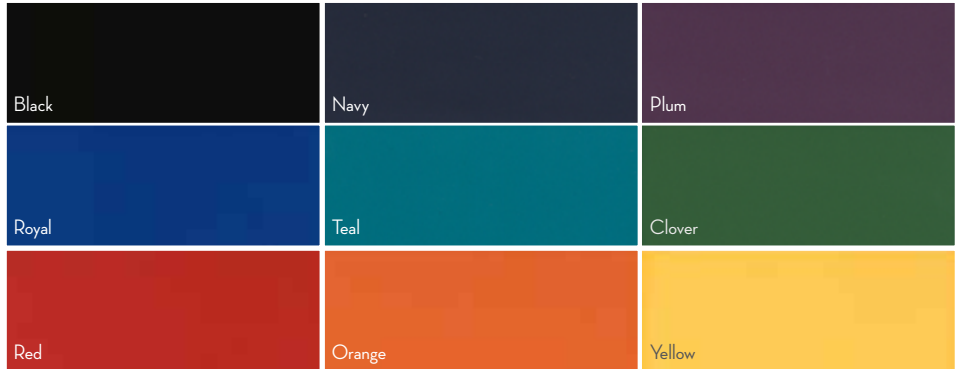

Mosaics (Ice, Fawn & Gray Only):

1"x3" Stacked Mesh

3" Hex Mesh

Wide Beveled Hex Mesh

Picket Mesh

2"x2" Mesh (Ice Only)

CATCH™ IN COLOR

9 Colors | Glossy | Ceramic & Porcelain