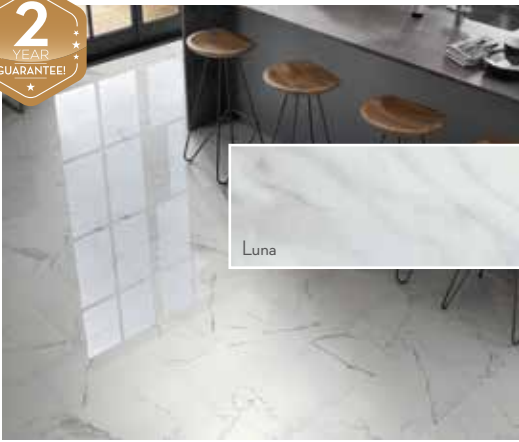

SERENDRA™

2 Colors | Matte & Polished | Porcelain | Rectified & Pressed

Luna