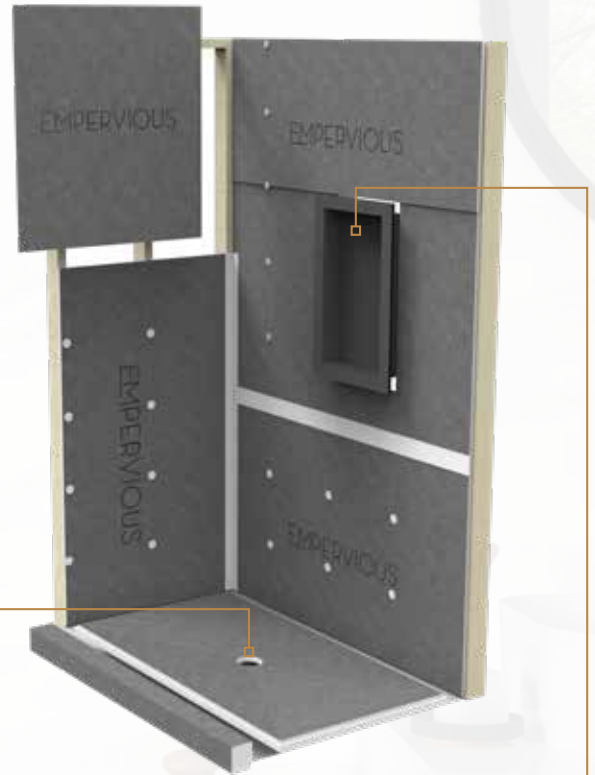

PICTURED:
Nagara™ Silver + ● Deep Dive Exclusive Grout

EMPERVIOUS™

RIGID WATERPROOF SHOWER SYSTEM

Emser Exclusive XPS Foam Shower System allows for same day tile installation.

SIGNATURE SERIES

Our collection of top-selling profiles readily available at all 77 Emser Tile locations!