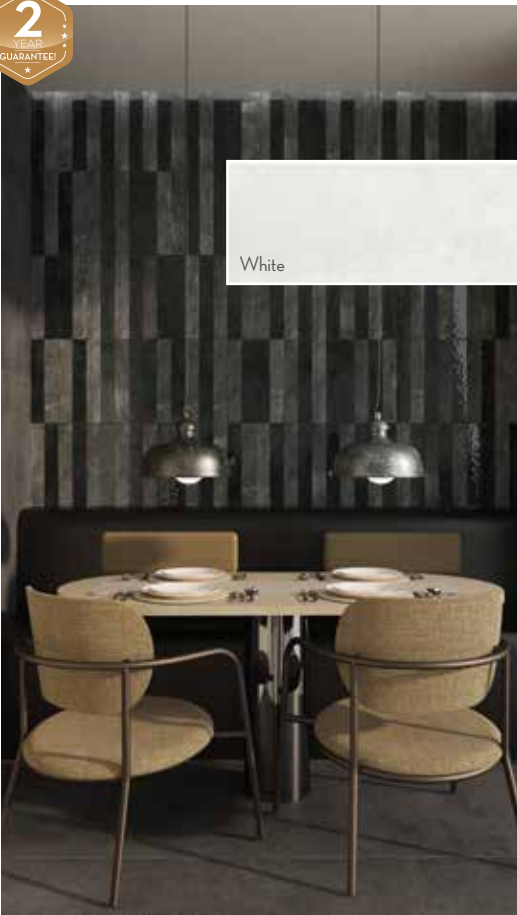

COLLECTION THREE

Contra™ Slant Navy

CONTRA™

4 Colors | 2 Patterns | Matte | Porcelain

White

Fawn

Navy

Black

Available in 4"x12" Matte

Patterns:

Black Slant Matte & Glossy

Black Demi Matte & Glossy