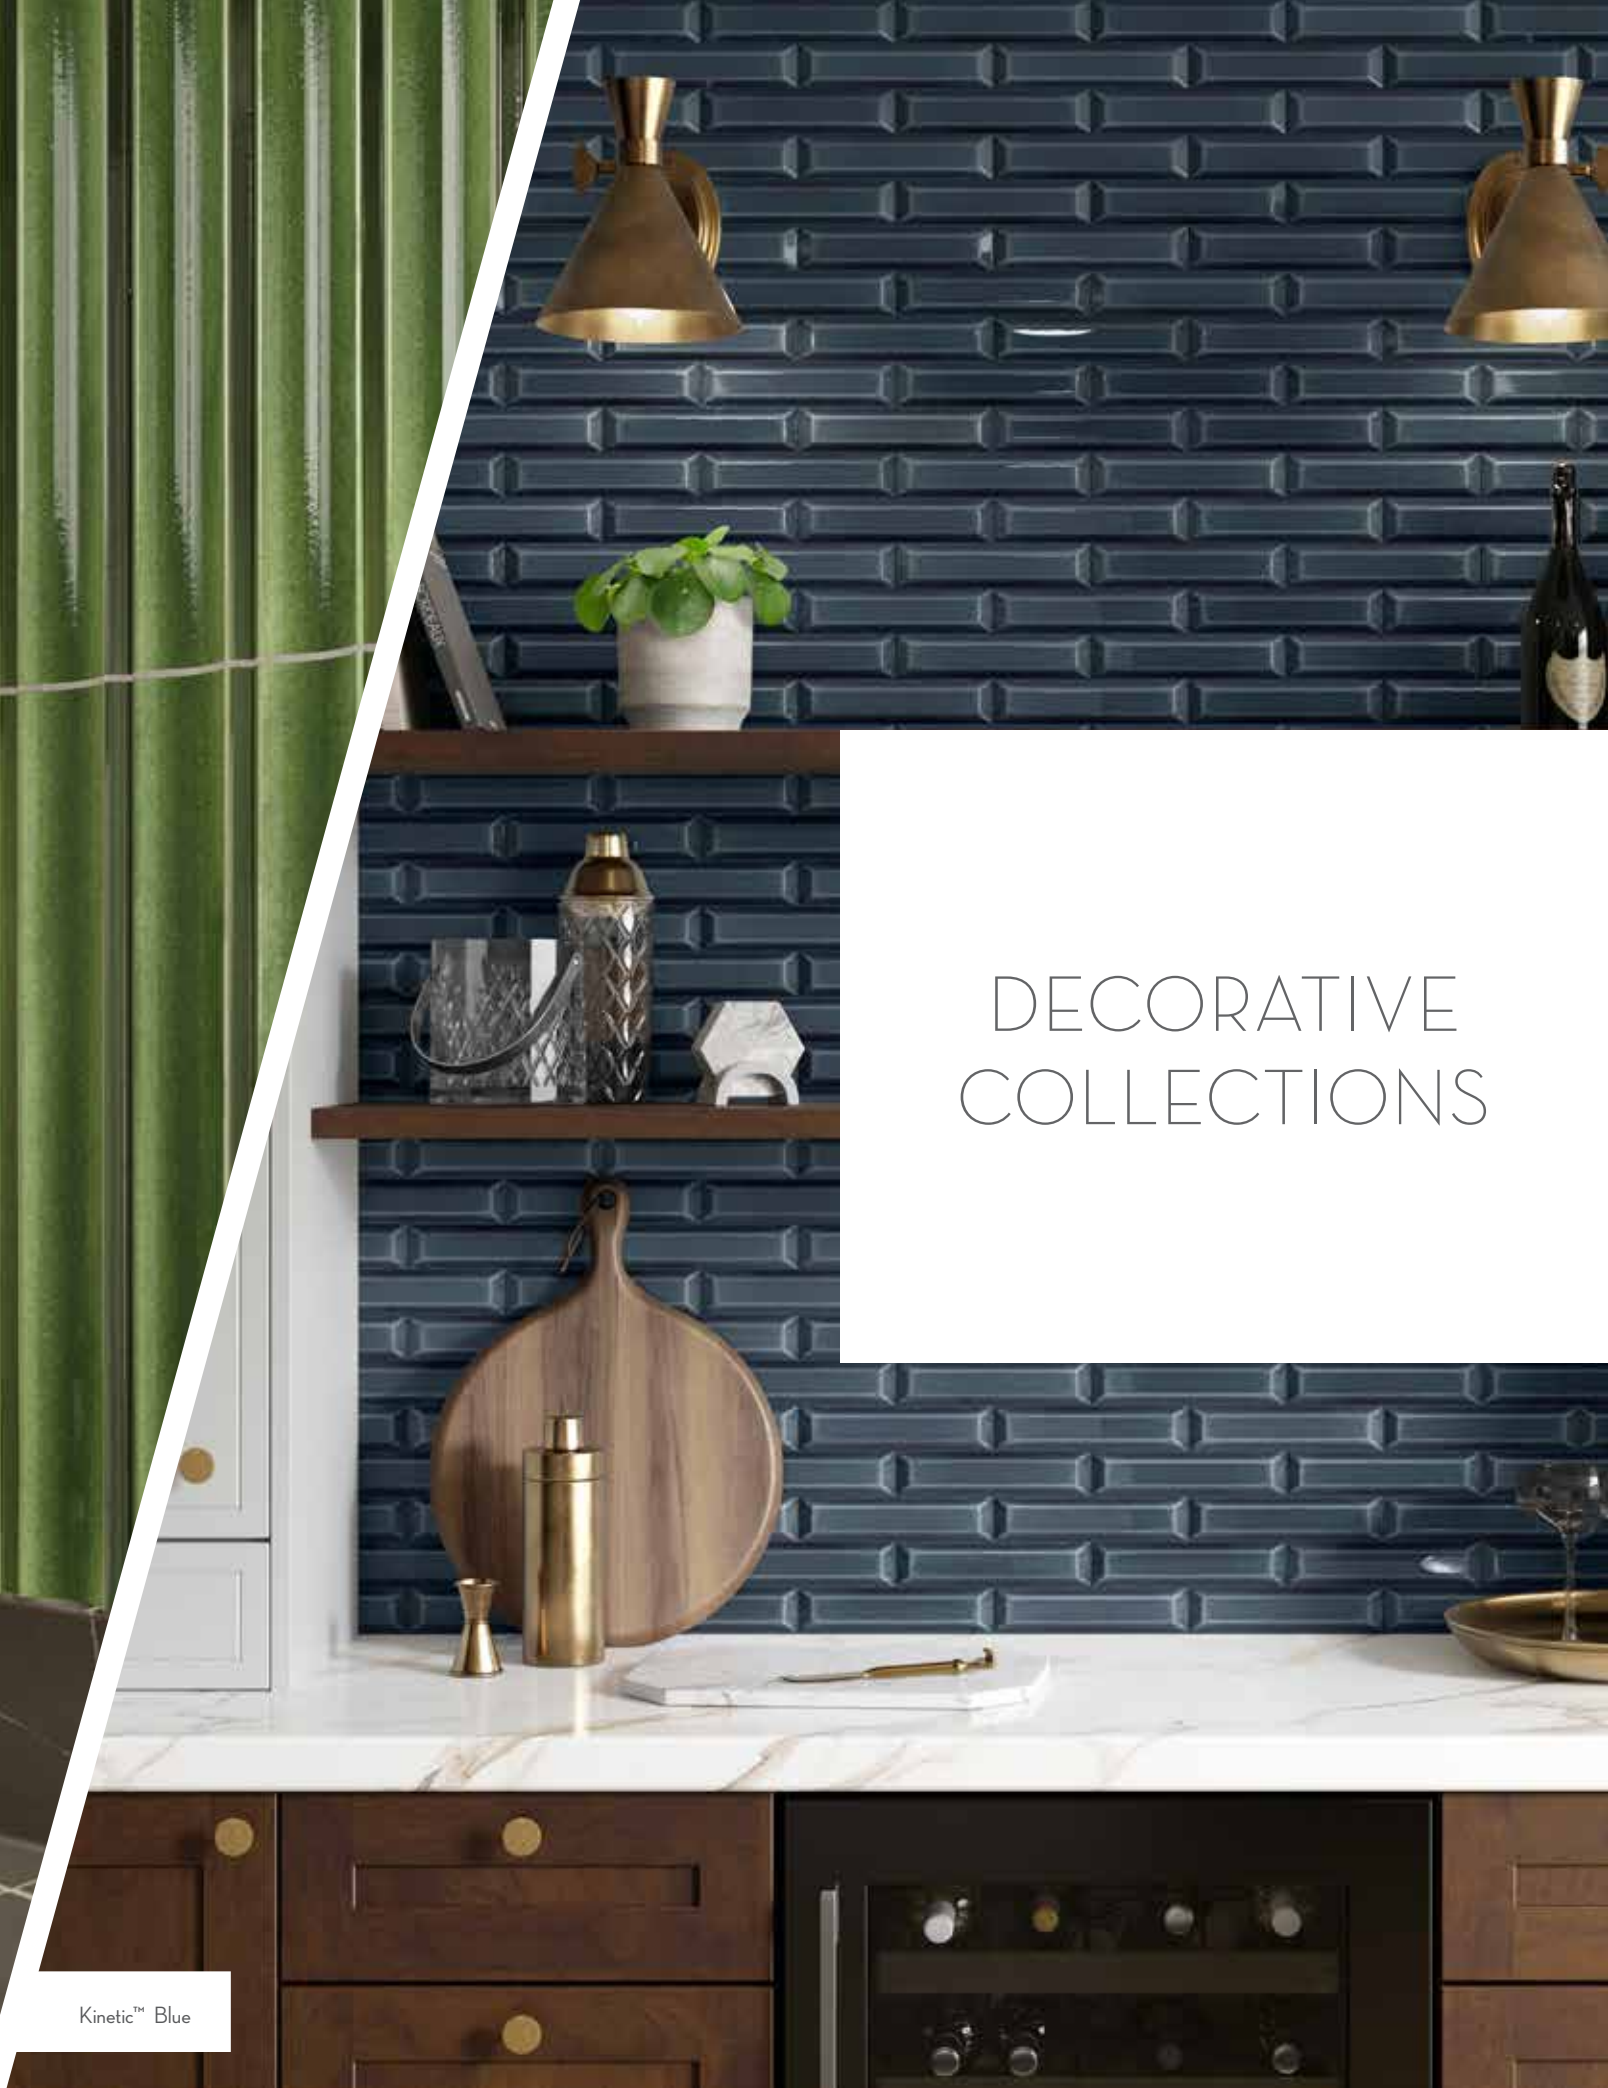

Chevron Venato

Flat Oro

Wave Oro

Chevron Oro

Available in 13" x 36" (Wall), 12" x 24" (Floor & Wall), 3" x 12" SBN

Sculpture™ Flat Venato

Regala™ Bequest 1x6 Offset

Tubage™ Green