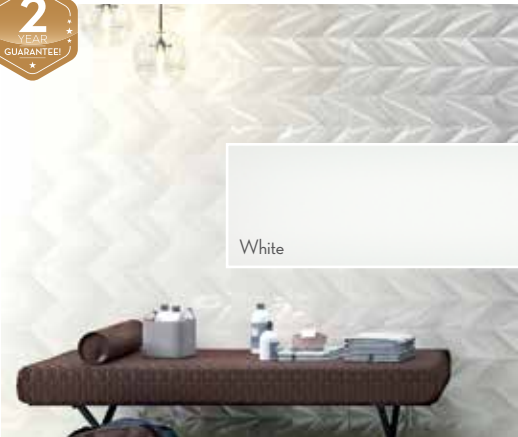

CRAFT II™

5 Colors | Matte & Glossy | Ceramic

Available Sizes:

JAZZ™

1 Color | 2 Patterns | Glossy | Ceramic

Available in 12"x24"

VERTIGO™

1 Color | 3 Patterns | Glossy | Ceramic

Available in 10"x30"