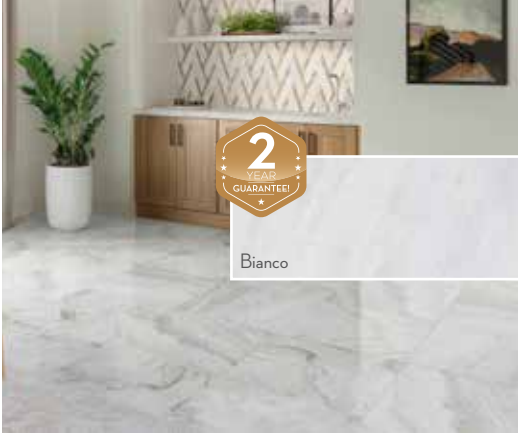

Polished Available in 24"x24", 12"x24", 4"x8", 3"x6"
Honed Available in 12"x24", 12"x12", 4"x8", 3"x6"

2 Year Guarantee on 12"x24" Size

THASSOS

Marble

White

Available in 18"x18", 12"x24", 12"x12"

2 Year Guarantee on 12"x24" and 18"x18" Sizes