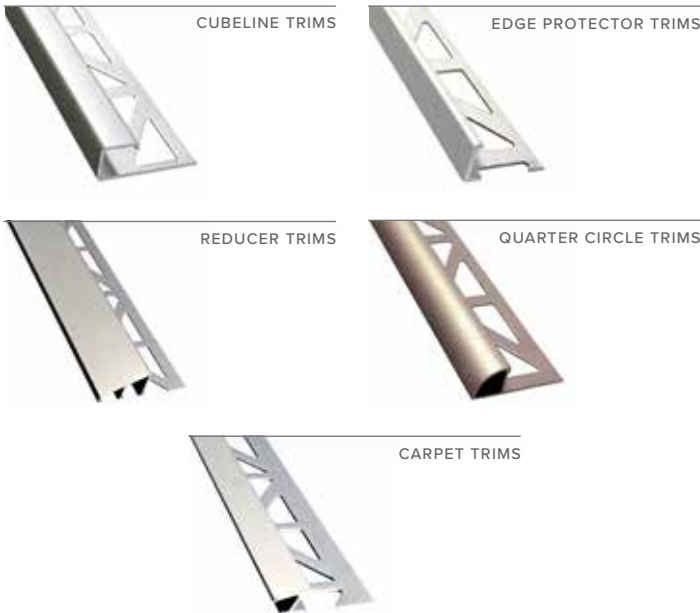

PICTURED:
Nagara™ Silver + ● Deep Dive Exclusive Grout

EMPERVIOUS™

RIGID WATERPROOF SHOWER SYSTEM

Emser Exclusive XPS Foam Shower System allows for same day tile installation.

SIGNATURE SERIES

Our collection of top-selling profiles readily available at all 77 Emser Tile locations!