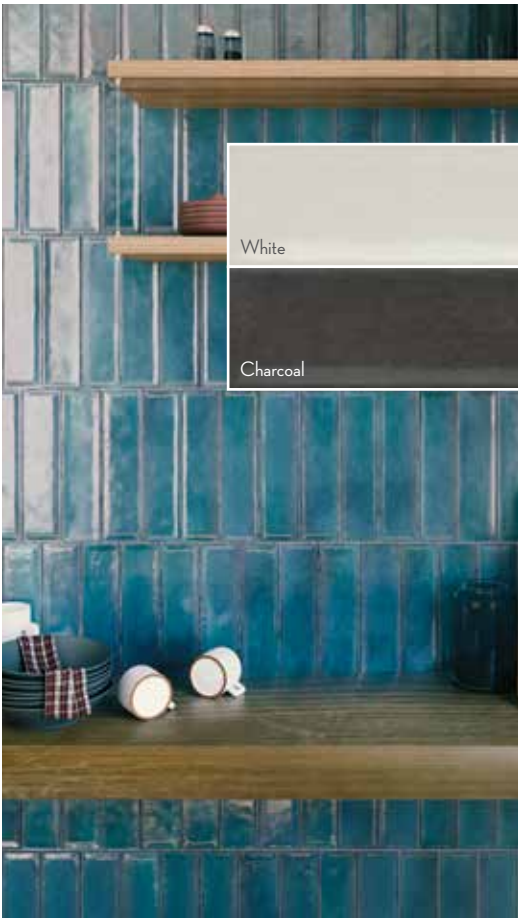

RAKU™

8 Colors | Matte & Glossy | Ceramic

Available in 3"x12", 1/2"x12" Jolly

Rated as a V4, this line provides a dramatic variation in color and shade.

2 Year Guarantee on Blue Glossy, Charcoal Glossy, Ocean Glossy, Olive Glossy, Silver Glossy, & White Glossy.