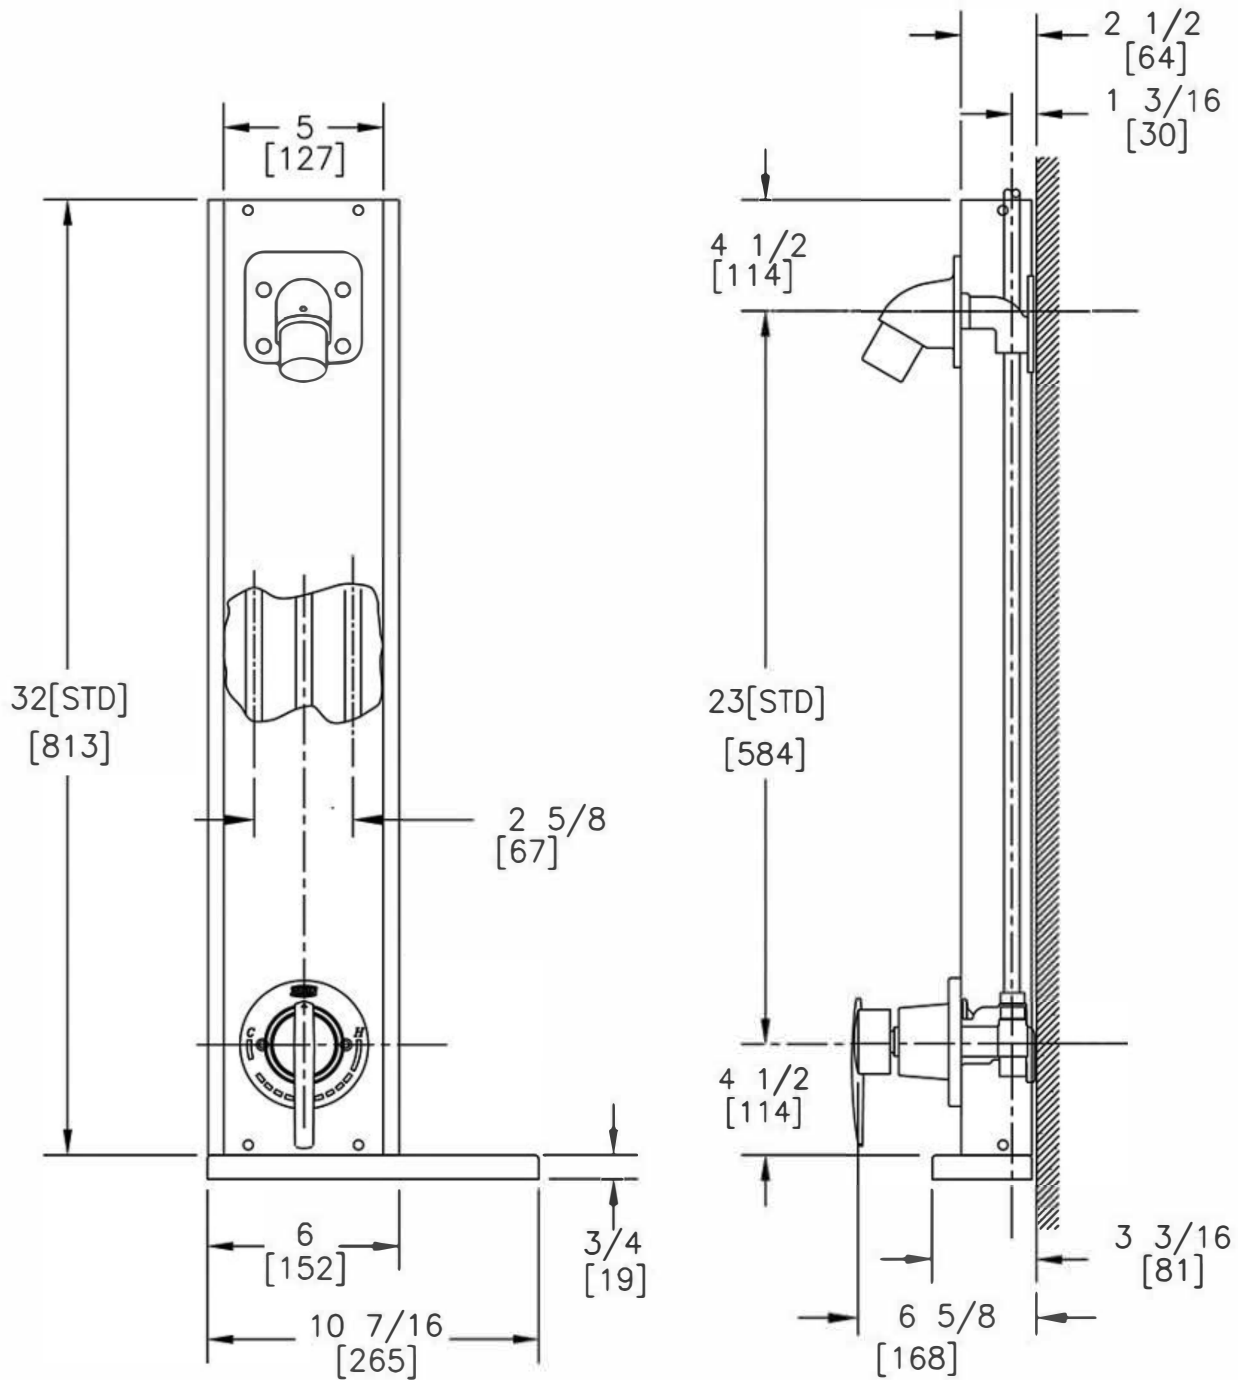

Model(s)_Z7500-i2

Temp-Gard® Fixed Spray Institutional Shower

TAG

Architectural/Engineering Specification:

Prefabricated stainless steel shower unit consisting of the TEMP-GARD pressure balancing shower valve with single bronze stem, stainless steel balancing piston & bottom access integral service stops. Standard with 1/2" [13mm] copper tubing assembly enclosed by 18 gage stainless steel #4 brushed finish shroud, comes standard with 2.5 gpm, chrome plated brass shower head with flow control on institutional bracket, metal stem handle, side mount soap dish & all vandal proof securing screws.

PRODUCT FEATURES:

- Pressure balancing shower valve with single bronze stem
- Chrome plated brass shower head with flow control
- 18 Gage Stainless Steel shroud

FLOW OPTIONS:

	-1.25	Water Saver Flow Control, 1.25 GPM
	-1.5	Water Saver Flow Control, 1.5 GPM
	-1.75	Water Saver Flow Control, 1.75 GPM
	-2.0	Water Saver Flow Control, 2.0 GPM

SUFFIX OPTIONS:

	-LS	Less Soap Dish
	-TC	Matching Shroud Extension to Cover Thru Ceiling Piping (Specify extension height)
	-TH	Matching Shroud Cover For Concealed Horizontal Piping (Application drawings available for custom installations)

NOTE: All dimensions are for reference only. Do not use for pre-plumbing.

Design and dimensional data (inches and [mm]) are subject to manufacturing tolerances and change without notice.

⚠ WARNING: Cancer and Reproductive Harm - www.P65warnings.ca.gov
 ⚠ ADVERTENCIA: Cáncer y daño reproductivo - www.P65warnings.ca.gov
 ⚠ AVERTISSEMENT: Cancer et effets néfastes sur la reproduction - www.P65warnings.ca.gov