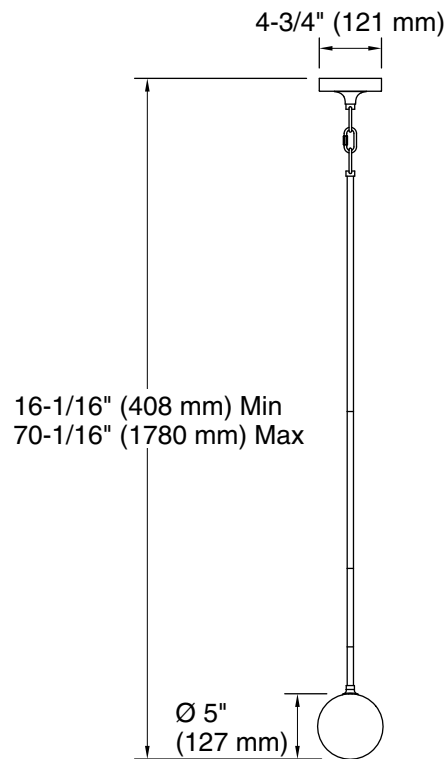

Required Electrical Service

One circuit required.

Lights: 120 V, 0.334 A, 60 Hz

Technical Information

All product dimensions are nominal.

Material: Steel, Aluminum, Glass, Plastic

Number of Lights: 1

Lighting Type: Integrated LED

Number of Shades: 1

Shade Type: Glass - clear

Hanging Type: Downrod

CRI ≥ 90

Life Span 50000 Hours

Downrod Detail: 2 x 3" (76 mm), 2 x 6" (152 mm), 2 x 12" (305 mm), 4 x 18" (457 mm)

Height: 16-1/16" (408 mm) - 70-1/16" (1780 mm)

Electrical component rating: LED: 40 W, 2875 Lumens, 3000K