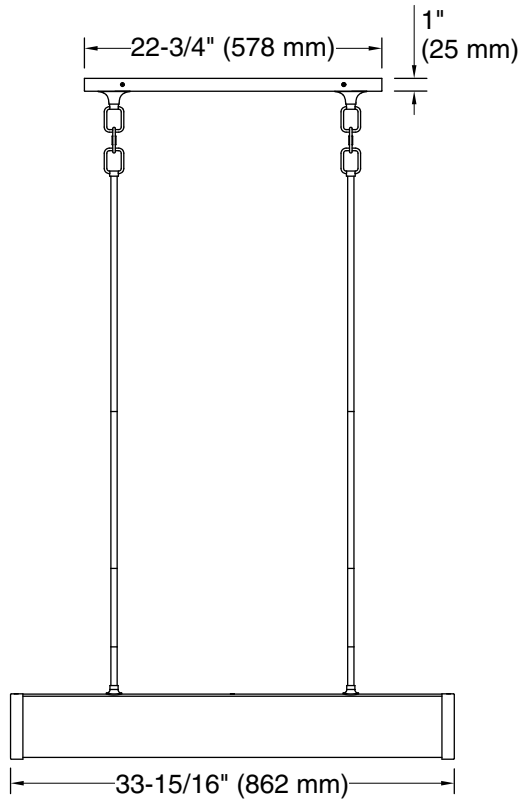

Required Electrical Service

One circuit required.

Lights: 120 V, 0.334 A, 60 Hz

Technical Information

All product dimensions are nominal.

Material: Steel, Aluminum, Glass, Plastic

Number of Lights: 1

Lighting Type: Integrated LED

Number of Shades: 1

Shade Type: Glass - clear

Hanging Type: Downrod

CRI ≥ 90

Life Span 50000 Hours

Downrod Detail: 2 x 3" (76 mm), 2 x 6" (152 mm), 2 x 12" (305 mm), 4 x 18" (457 mm)

Height: 16-1/16" (408 mm) - 70-1/16" (1780 mm)

Electrical component rating: LED: 40 W, 2875 Lumens, 3000K