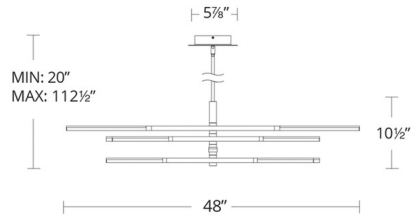

By Modern Forms

Description

The Stacked Chandelier is engineered with the sophisticated industrial feel of high tech helicopter rotors. Each arm adjusts up or down with advanced LEDs.

Specifications

COLOR	N/A
BODY FINISH	Black
WATTAGE	38W
DIMMER	Low Voltage Electronic
DIMENSIONS	56"L x 48"W x 10.5"H
INTEGRATED LED MODULE	1 x LED/38W/120-277V LED
COUNTRY OF ORIGIN	China

Technical Information

LAMP LIFE	60000 hours
COLOR RENDERING	90 CRI
LAMP COLOR	3000K
LUMENS/WATT	57.89
LUMINOUS FLUX	2200 lumens

Shown in black

PD-50748

CLICK TO VIEW PRODUCT

Notes: