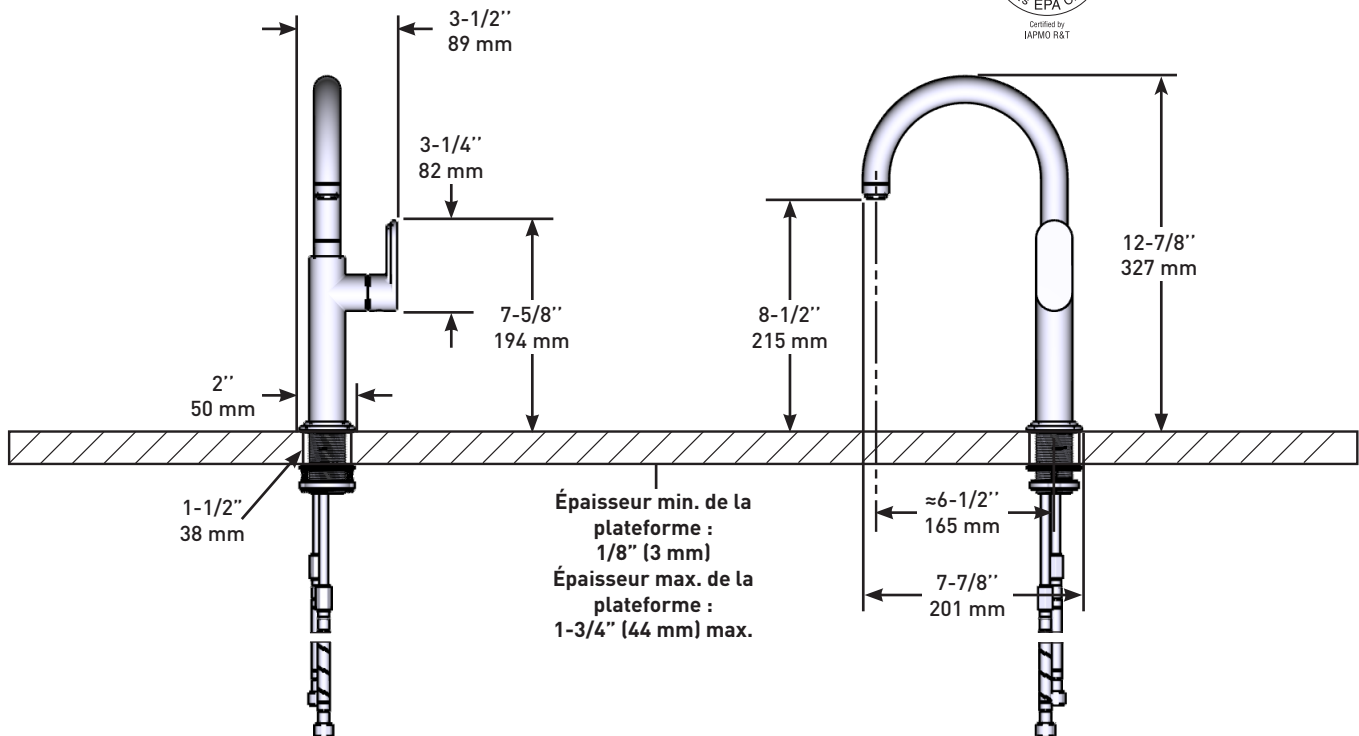

For warranty or additional information, contact:

US Customers

U.S.A.
houseofrohl.com/support
1-800-777-9762

Canadian Customers

QUEBEC / MARITIMES / WESTERN CANADA
QUÉBEC / MARITIMES / OUEST CANADIEN
QUEBEC / MARITIMOS / CANADA OCCIDENTAL
houseofrohl.ca/support
1-866-473-8442

ONTARIO
houseofrohl.ca/support
1-800-287-5354