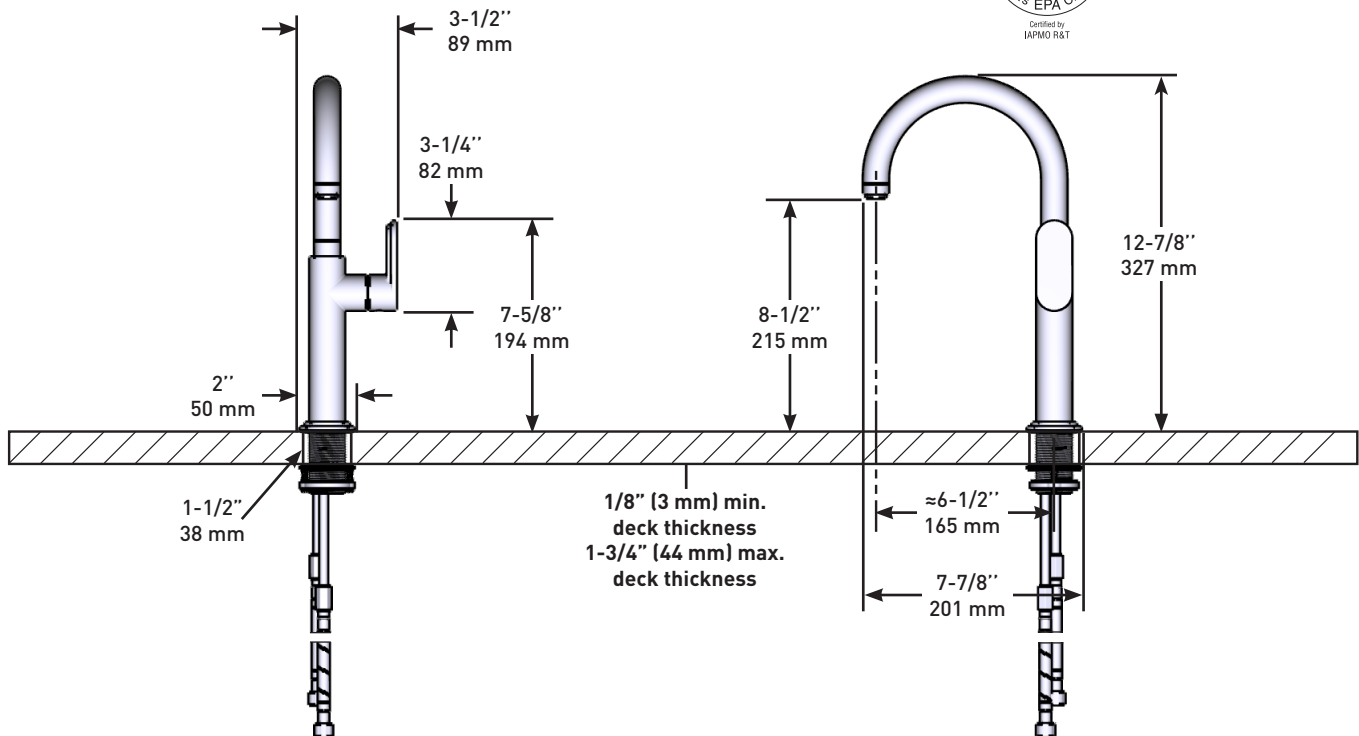

For warranty or additional information, contact:

US Customers

U.S.A.
houseofrohl.com/support
1-800-777-9762

QUEBEC / MARITIMES / WESTERN CANADA
QUÉBEC / MARITIMES / OUEST CANADIEN
QUEBEC / MARITIMOS / CANADA OCCIDENTAL
houseofrohl.ca/support
1-866-473-8442

Canadian Customers

ONTARIO
houseofrohl.ca/support
1-800-287-5354