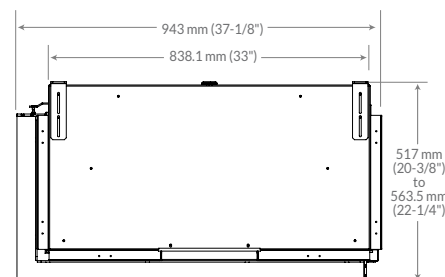

Remote Control
Uses Bluetooth wireless technology to control all fireplace features from the comfort of your chair.

FEF3226L2R (right)

Available in gas (2020)

Matrix

FEF3226L2L (left)

Product Dimensions:

120 Volts | 270 Watts

Model #	Description	UPC	Wty. [†]	Water consumption	Power consumption	Inlet water pressure	Water connection	Carton Dimensions (WxHxD)		Cube		Lbs/ Kg
								inches	cm	Ft ³	M ³	
FEF3226L2L	Two-Sided Firebox - Left	781052 132023	5 yr.	0.30 L/hr 0.08 gal/hr	0.27 kW/hr	7.5 - 115 psi	1/4"	51 x 26 x 49	129.5 x 66.0 x 124.5	37.6	1.06	297 / 136
FEF3226L2R	Two-Sided Firebox - Right	781052 132047	5 yr.	0.30 L/hr 0.08 gal/hr	0.27 kW/hr	7.5 - 115 psi	1/4"	51 x 26 x 49	129.5 x 66.0 x 124.5	37.6	1.06	297 / 136