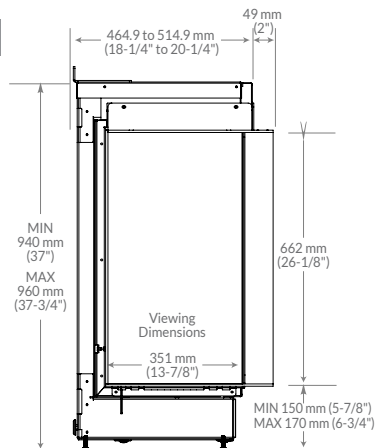

Remote Control
Uses Bluetooth wireless technology to control all fireplace features from the comfort of your chair.

FEF3226L2R (right)

Available in gas (2020)

Matrix

FEF3226L2L (left)

Product Dimensions:

120 Volts | 270 Watts

Model #	Description	UPC	Wty. [†]	Water consumption	Power consumption	Inlet water pressure	Water connection	Carton Dimensions (WxHxD)		Cube		Lbs/ Kg
								inches	cm	Ft ³	M ³	
FEF3226L2L	Two-Sided Firebox - Left	781052 132023	5 yr.	0.30 L/hr 0.08 gal/hr	0.27 kW/hr	7.5 - 115 psi	1/4"	51 x 26 x 49	129.5 x 66.0 x 124.5	37.6	1.06	297 / 136
FEF3226L2R	Two-Sided Firebox - Right	781052 132047	5 yr.	0.30 L/hr 0.08 gal/hr	0.27 kW/hr	7.5 - 115 psi	1/4"	51 x 26 x 49	129.5 x 66.0 x 124.5	37.6	1.06	297 / 136