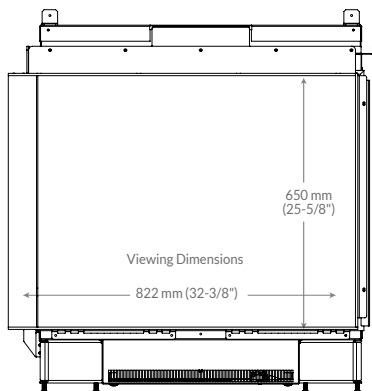

Remote Control
Uses Bluetooth wireless technology to control all fireplace features from the comfort of your chair.

FEF3226L2R (right)

Available in gas (2020)

Matrix

FEF3226L2L (left)

Product Dimensions:

120 Volts | 270 Watts

Model #	Description	UPC	Wty. [†]	Water consumption	Power consumption	Inlet water pressure	Water connection	Carton Dimensions (WxHxD)		Cube		Lbs/ Kg
								inches	cm	Ft ³	M ³	
FEF3226L2L	Two-Sided Firebox - Left	781052 132023	5 yr.	0.30 L/hr 0.08 gal/hr	0.27 kW/hr	7.5 - 115 psi	1/4"	51 x 26 x 49	129.5 x 66.0 x 124.5	37.6	1.06	297 / 136
FEF3226L2R	Two-Sided Firebox - Right	781052 132047	5 yr.	0.30 L/hr 0.08 gal/hr	0.27 kW/hr	7.5 - 115 psi	1/4"	51 x 26 x 49	129.5 x 66.0 x 124.5	37.6	1.06	297 / 136