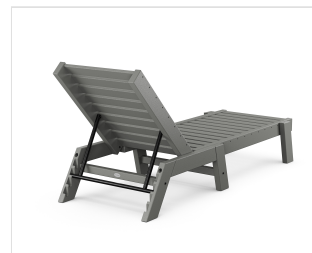

POLYWOOD®

Sustainable Outdoor Furniture

CLIMATETUFF™
MATERIALS

COLORSTAY™
TECHNOLOGY

MADE IN
THE USA

CONSCIOUSLY
CRAFTED

Captain Chaise

BRAND | POLYWOOD®

COLLECTION | Captain

SKU | CH7826-1

SPECIFICATIONS

Weight	63.0 lbs
Width	25.25"
Height	27.73"
Depth	77.25"
Seat Width	22.25"
Seat Depth	46.13"
Seat Height	11.25"

AVAILABLE LUMBER COLORS