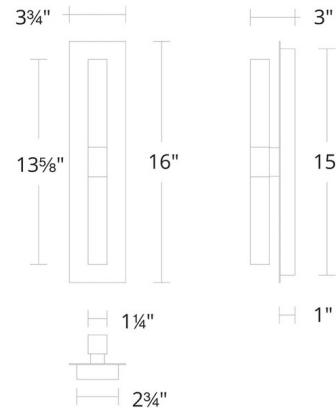

Lightology

lightology.com
866-954-4489
05-07-26

Project: _____
Company: _____
Location: _____ Fixture Type: _____
SPEC #: **WAC1130428**
Approved On: _____ Approved By: _____

Camelot Wall Sconce By WAC Lighting

Description

The Camelot Wall Sconce features a sleek rectangular design that brings a modern touch to hallways, bathrooms and powder rooms. LED light glows from the elongated etched acrylic diffusers, providing warm ambient light. The fixture can be mounted vertically, horizontally, or in any other orientation. Dimmable with a TRIAC or ELV dimmer, sold separately. Note: A conversion plate is included to accommodate a 4 inch junction box.

Shown in aged brass / white

Specifications

COLOR	White
BODY FINISH	Aged Brass
WATTAGE	10W
DIMMER	Low Voltage Electronic
DIMENSIONS	3.75"W x 16"H x 3"D
INTEGRATED LED MODULE	2 x LED/5W/120V LED

Technical Information

LAMP LIFE	50000 hours
COLOR RENDERING	90 CRI
LAMP COLOR	3000K
LUMENS/WATT	85.60
LUMINOUS FLUX	428 lumens

CLICK TO VIEW PRODUCT

Notes: