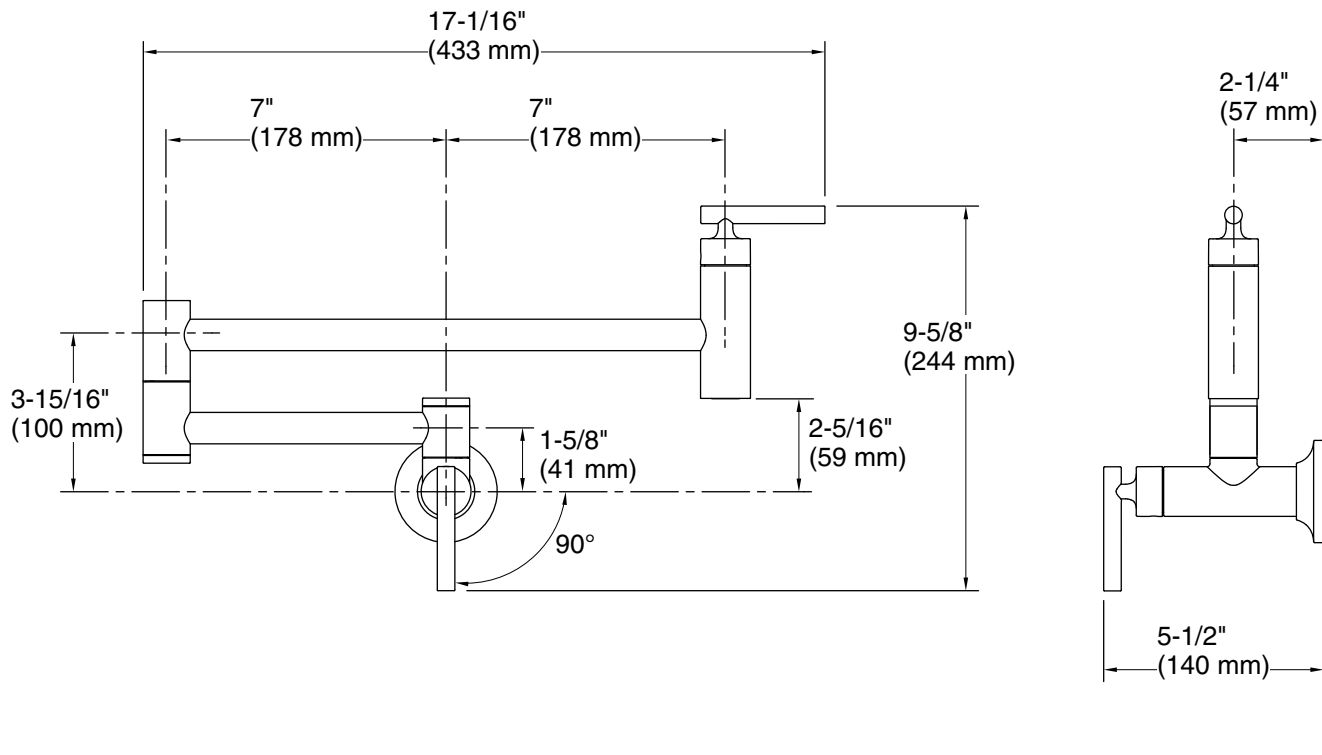

Features

- Articulating spout with 360° rotation offers superior clearance for filling pots on cooktops and ranges
- 23-1/4" (591 mm) swing spout reach
- 5.2 gpm (19.7 lpm) maximum flow rate at 60 psi (4.14 bar)
- Single lever handle with main lever shutoff
- KOHLER® ceramic disc valves exceed industry longevity standards for a lifetime of durable performance
- Coordinates with contemporary-style kitchen products.

Technical Information

All product dimensions are nominal.

Faucet flow rate: 3.2 gal/min (12.1 l/min)

Spout:

Spout reach: 7" (178 mm)