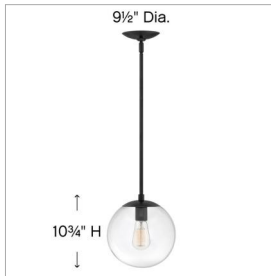

WARBY

3747BK

SMALL PENDANT

Add a midcentury modern design pop to a multitude of spaces with Warby. Tailor Warby to your personal style by modifying the length of the stems or choose to install sconces with the globe either up or down. Vintage style bulbs are recommended.

DETAILS	
FINISH:	Black
MATERIAL:	Steel
GLASS:	Clear
SLOPE DEGREE:	90
DIMMABLE:	YES - WITH DIMMABLE LAMP (NOT INCLUDED)

DIMENSIONS	
WIDTH:	9.5"
HEIGHT:	10.8"
WEIGHT:	3.8lb

LIGHT SOURCE	
LIGHT SOURCE:	Socketed
WATTAGE:	1-10w Med. LED, 100w Equiv.
VOLTAGE:	120v

MOUNTING	
CANOPY:	5" Dia.
LEAD WIRE:	1 X 120"
MAX HEIGHT:	43.8

SHIPPING	
CARTON LENGTH:	12
CARTON WIDTH:	12
CARTON HEIGHT:	14
CARTON WEIGHT:	5.3

PRODUCT DETAILS:

- Can be hung on a sloped ceiling
- Includes (1) 6" stem and (2) 12" stems to customize hanging height
- Dry Rated