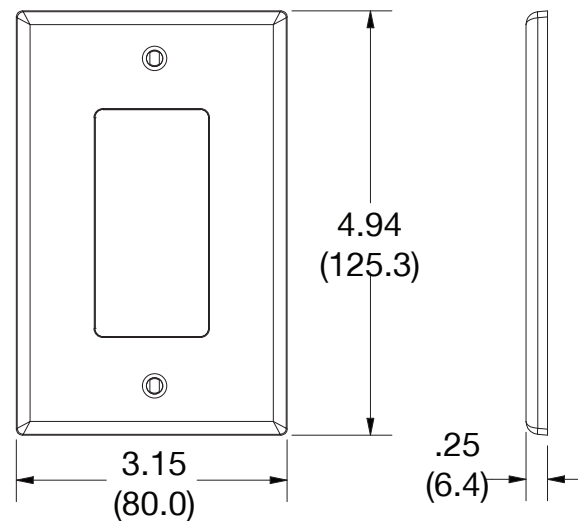

## Mid-Size Wallplate Decorator 1-Gang

### Ordering Information

Description	Gang	Color	UPC Number	Catalog Number
Mid-size blank box mount wallplate, smooth satin finish, for use with cover enclosure	1	White	883778314049	PJ26W

### Specifications

Material	Polycarbonate thermoplastic
Thickness	.25 (6.4)
Orientation	Orientation
Mounting	Screw
Mounting Screws	Painted steel
Dimensions	4.94 in x 3.15 in x 0.25 in
Flammability	UL 94 V2