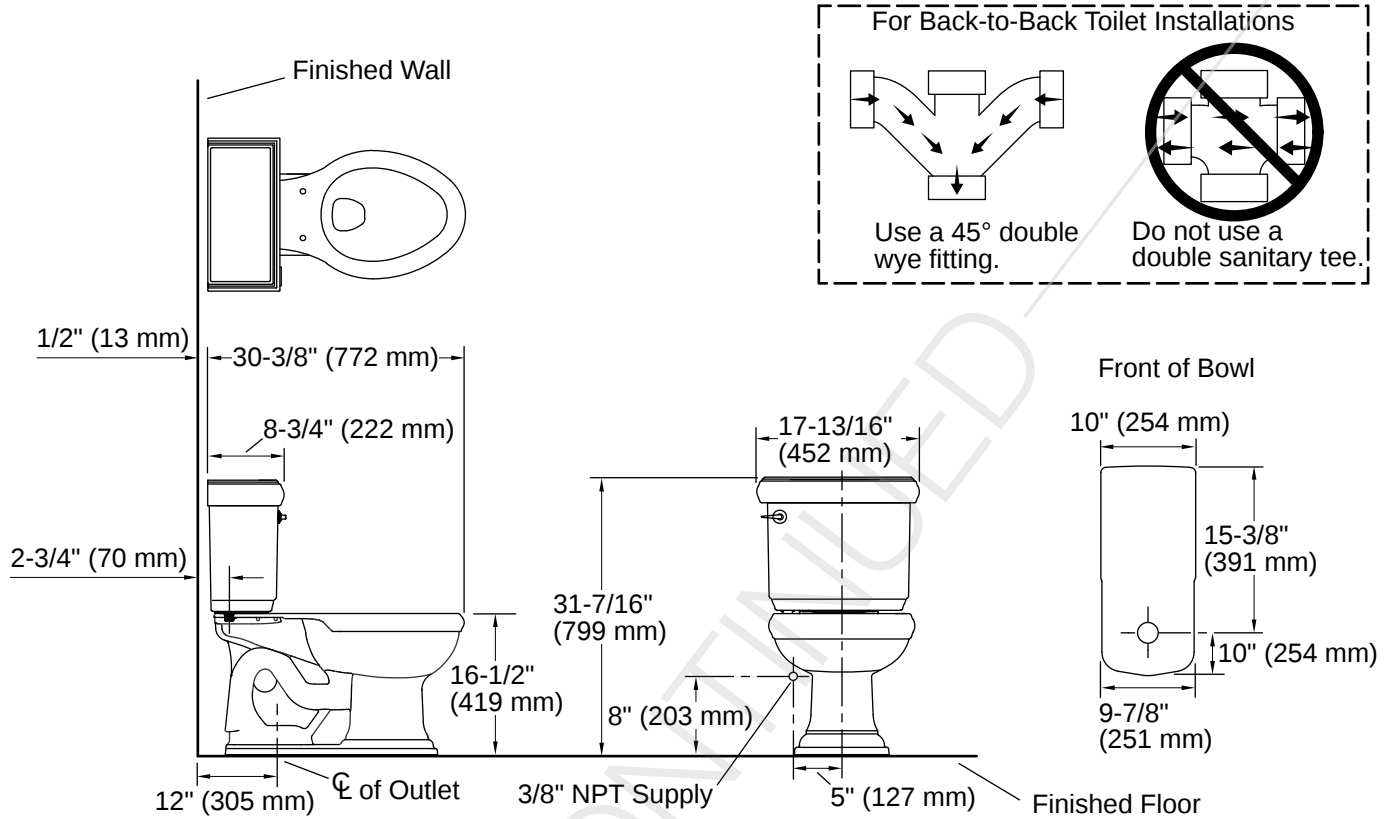

Memoirs® Classic | K-3816

Two-piece elongated toilet, 1.28 gpf

Features

- Two-piece design
- Elongated bowl offers added room and comfort
- Comfort Height® feature offers chair-height seating that makes sitting down and standing up easier for most adults
- Left-hand Polished Chrome trip lever
- Combination consists of toilet bowl and tank
- Coordinates with other products in the Memoirs collection
- Easy-to-flush canister design requires less force to actuate than a 3" (76 mm) flapper, and has 90% less exposed seal material which resists conditions that cause wear, tear, shrinkage and swelling
- Eligible for consumer rebates in some municipalities
- 1.28 gpf (4.8 lpf)
- 2-1/8" (54 mm) fully glazed trapway
- AquaPiston® canister optimizes the flow out of the tank, harnessing gravity and the natural, powerful reducing cascade of water to increase the power and effectiveness of the flush

ASME A112.19.2/CSA B45.1
 DOE - Energy Policy Act 1992
 EPA WaterSense®
 California Energy Commission (CEC)
 ADA
 ICC/ANSI A117.1
 CSA B651
 OBC

Technical Information

Rough-in:	Standard 12" (305mm)
Flush Type:	AquaPiston
Flush Rate:	1.28 gpf (4.8 lpf)
Bowl Shape:	Elongated
Seat-Mounting Holes:	5-1/2" (140 mm)
Waste Outlet:	Floor
Trapway Size:	2-1/8" (54 mm)
Trapway Type:	Exposed
Water Surface Size:	11-3/4" x 9-1/2" (298 mm x 241 mm)
Rim to Water Surface:	6-1/8" (156 mm)

Included Combo Skus

- K-4433 Toilet tank, 1.28 gpf
- K-4380 Elongated toilet bowl

Recommended Products/Accessories

- 1023457 Toilet Wax Ring And Hardware Kit
- 1265114 12" Toilet Supply Line
- K-23726 Drain treatment
- K-9167-L Trip lever
- K-5588 Deodorizing elongated toilet seat
- K-5420 Low-profile toilet bolt caps
- K-4108 Elongated bidet toilet seat with remote control

Warranty

See website for detailed warranty information.

KOHLER® Toilets and Seats Limited Warranty

Installation

- Standard 12" (305 mm) rough-in
- Three-bolt quick-connect installation
- Seat and supply line sold separately