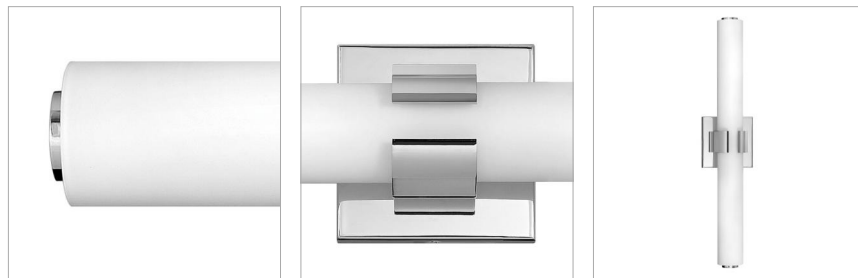

AIDEN

53062CM

MEDIUM LED VANITY

Bold and balanced are the defining elements of Aiden. A striking, signature cuff centers the etched white glass baton, while matching end caps complete the simple symmetry. The clean transitional silhouette can be mounted vertically or horizontally with Invisimount for a look that is as flexible as it is fashionable.

DETAILS	
FINISH:	Chrome
MATERIAL:	Steel
GLASS:	Etched White
DIMMABLE:	YES - CL TYPE DIMMER (SSL7A)

DIMENSIONS	
WIDTH:	22.8"
HEIGHT:	4.8"
WEIGHT:	3lb
BACK PLATE:	4.75" Sq.
EXTENSION:	3.8"
TOP TO OUTLET:	2.5"

LIGHT SOURCE	
LIGHT SOURCE:	Integrated LED
LED NAME:	LEVO98-532
WATTAGE:	36w LED *Included
VOLTAGE:	120v
LUMENS:	2900
CRI:	93
INCANDESCENT EQUIVALENCY:	4 x 60w
DIMMABLE:	YES - CL TYPE DIMMER (SSL7A)

SHIPPING	
CARTON LENGTH:	26.5
CARTON WIDTH:	7.5
CARTON HEIGHT:	10.5
CARTON WEIGHT:	5

PRODUCT DETAILS:

- Invisimount hardware is hidden on the backplate for a clean silhouette
- This fixture can be mounted vertically
- This fixture can be mounted horizontally
- Damp Rated
- ADA compliant design provides added accessibility and maximum clearance
- LED components carry a 5-year limited warranty
- Bold silhouette with dramatic details creates a modern statement
- This design features a sparkling, reflective chrome finish