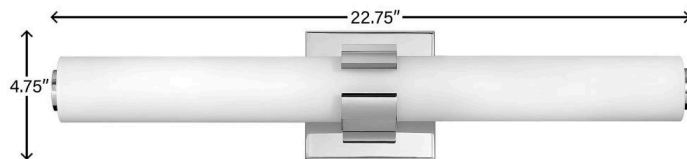

AIDEN

53062CM

MEDIUM LED VANITY

Bold and balanced are the defining elements of Aiden. A striking, signature cuff centers the etched white glass baton, while matching end caps complete the simple symmetry. The clean transitional silhouette can be mounted vertically or horizontally with Invisimount for a look that is as flexible as it is fashionable.

DETAILS	
FINISH:	Chrome
MATERIAL:	Steel
GLASS:	Etched White
DIMMABLE:	YES - CL TYPE DIMMER (SSL7A)

DIMENSIONS	
WIDTH:	22.8"
HEIGHT:	4.8"
WEIGHT:	3lb
BACK PLATE:	4.75" Sq.
EXTENSION:	3.8"
TOP TO OUTLET:	2.5"

LIGHT SOURCE	
LIGHT SOURCE:	Integrated LED
LED NAME:	LEVO98-532
WATTAGE:	36w LED *Included
VOLTAGE:	120v
LUMENS:	2900
CRI:	93
INCANDESCENT EQUIVALENCY:	4 x 60w
DIMMABLE:	YES - CL TYPE DIMMER (SSL7A)

SHIPPING	
CARTON LENGTH:	26.5
CARTON WIDTH:	7.5
CARTON HEIGHT:	10.5
CARTON WEIGHT:	5

PRODUCT DETAILS:

- Invisimount hardware is hidden on the backplate for a clean silhouette
- This fixture can be mounted vertically
- This fixture can be mounted horizontally
- Damp Rated
- ADA compliant design provides added accessibility and maximum clearance
- LED components carry a 5-year limited warranty
- Bold silhouette with dramatic details creates a modern statement
- This design features a sparkling, reflective chrome finish