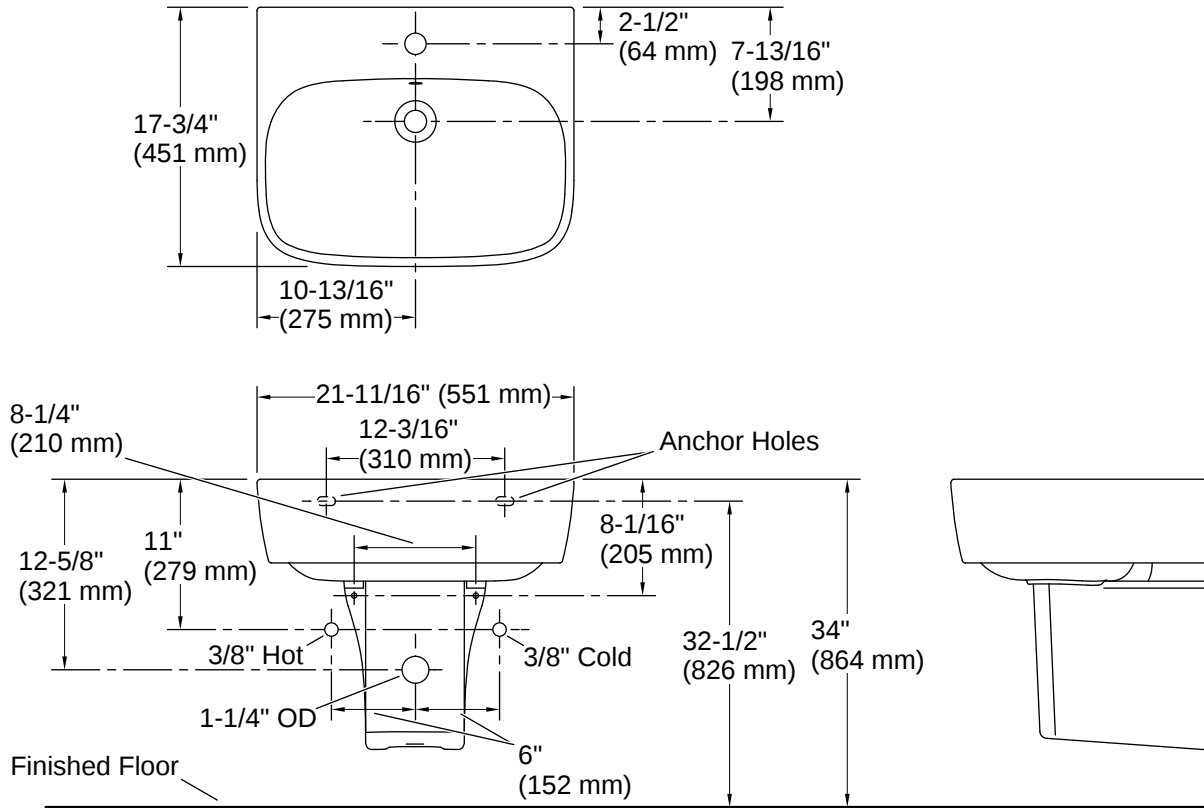

THE BOLD LOOK
OF **KOHLER**®

Codes/Standards

ASME A112.19.2/CSA B45.1

Technical Information

Number of Deck Holes:	1
With Overflow:	Yes
Drain Hole Diameter:	1-3/4" (44 mm)
Basin Configuration:	Single Bowl
Basin Length:	19-3/4" (501 mm)
Basin Width:	11-13/16" (299 mm)
Basin Depth:	6-1/2" (165 mm)

Material

- Vitreous china
-

Included Combo Skus

- K-77767-1 21-3/4" rectangular wall-mount bathroom sink
 - K-18566 Bathroom sink shroud
-

Recommended Products/Accessories

K-23726 Drain treatment

K-23725 Cast iron cleaner

Installation

- Wall-mount with shroud

Installation Notes

Install this product according to the installation instructions.

Product dimensions are nominal and may vary per ASME A112.19.2 tolerances.