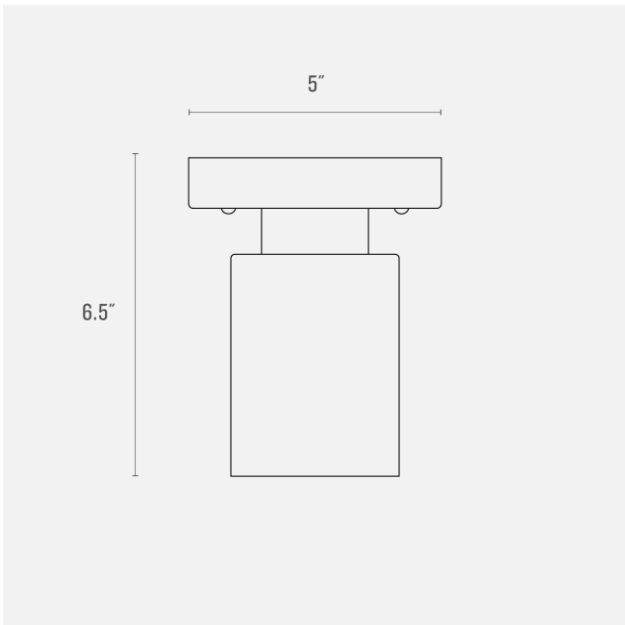

Voltage: 120/220 V

Location Rating: Damp

Dimensions:

Overall: 6.5" H x 5" W x 5" D

Canopy: 1" H x 5" W x 5" D

Materials: Brass

Details: This fixture requires G25 size bulbs.

One year guarantee