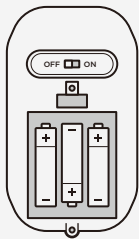

## BATTERY BOX INSTALLMENT

1. Locate the battery box in the back of the animatronic
2. Unscrew the battery cover and insert 3 AA batteries

## BATTERY BOX FUNCTION

**AUTOMATIC MODE:** Turn the switch ON to activate touch sensor

**MANUAL MODE.** Turn the switch OFF. Press the button to activate the animatronic

**BUTTON**

Questions about your product? Visit our help center via the QR code or link below and search for your product.