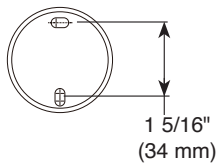

Mounting Specifications

ACCESSORIES

- Precept® Bath Collection
- Towel Ring

STANDARD SPECIFICATIONS:

- Wood blocking is preferable behind all wall surfaces. If wood blocking is not available, the following fasteners are suggested: Tile/Masonry-Plastic or lead Anchors Plaster/drywall-Toggle bolts.
- Mounting hardware included with product.