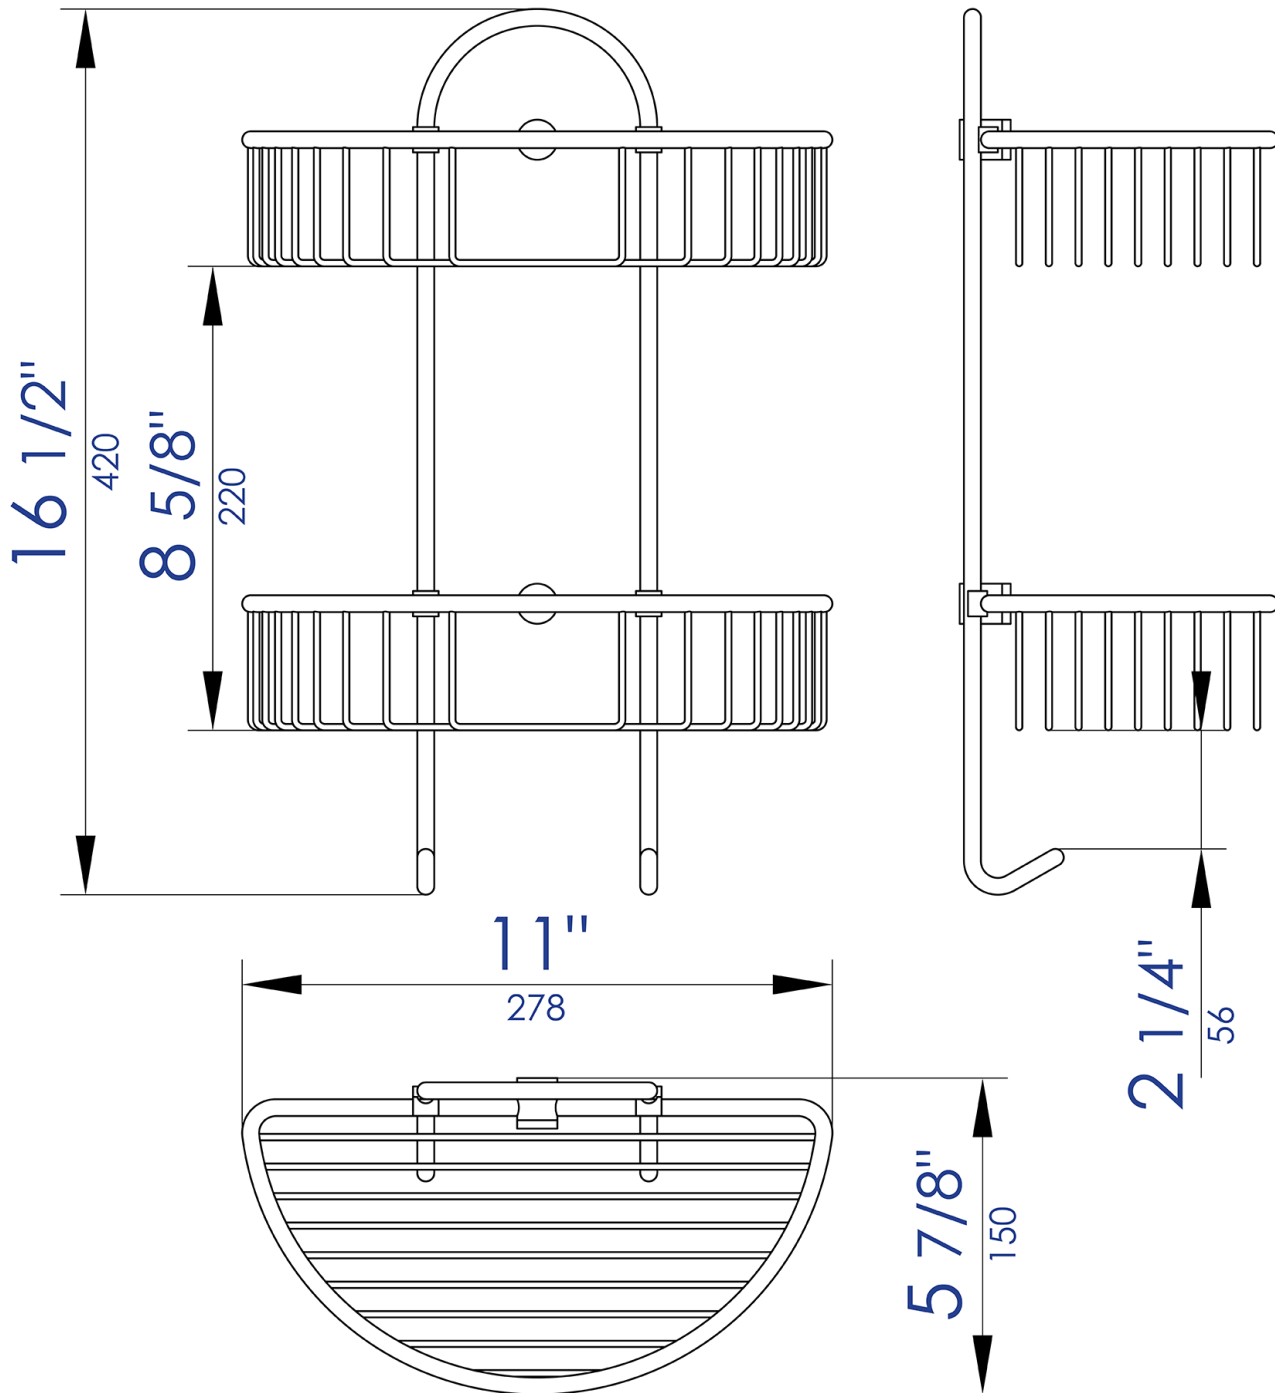

AB9534

Wall Mounted Double Basket Shower Shelf Bathroom Accessory

Note: All product dimensions are approximate and should be verified on site prior to installation.
Visit www.ALFIbrand.com for more information.