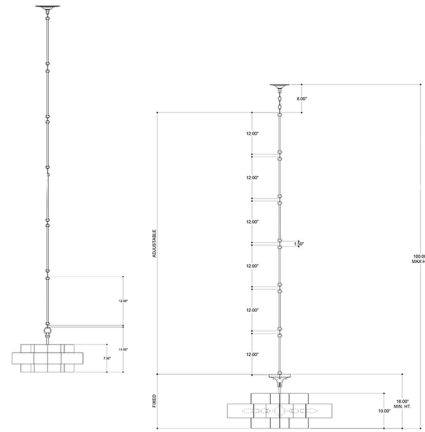

Shown in contemporary silver leaf

CLICK TO VIEW PRODUCT

Notes: