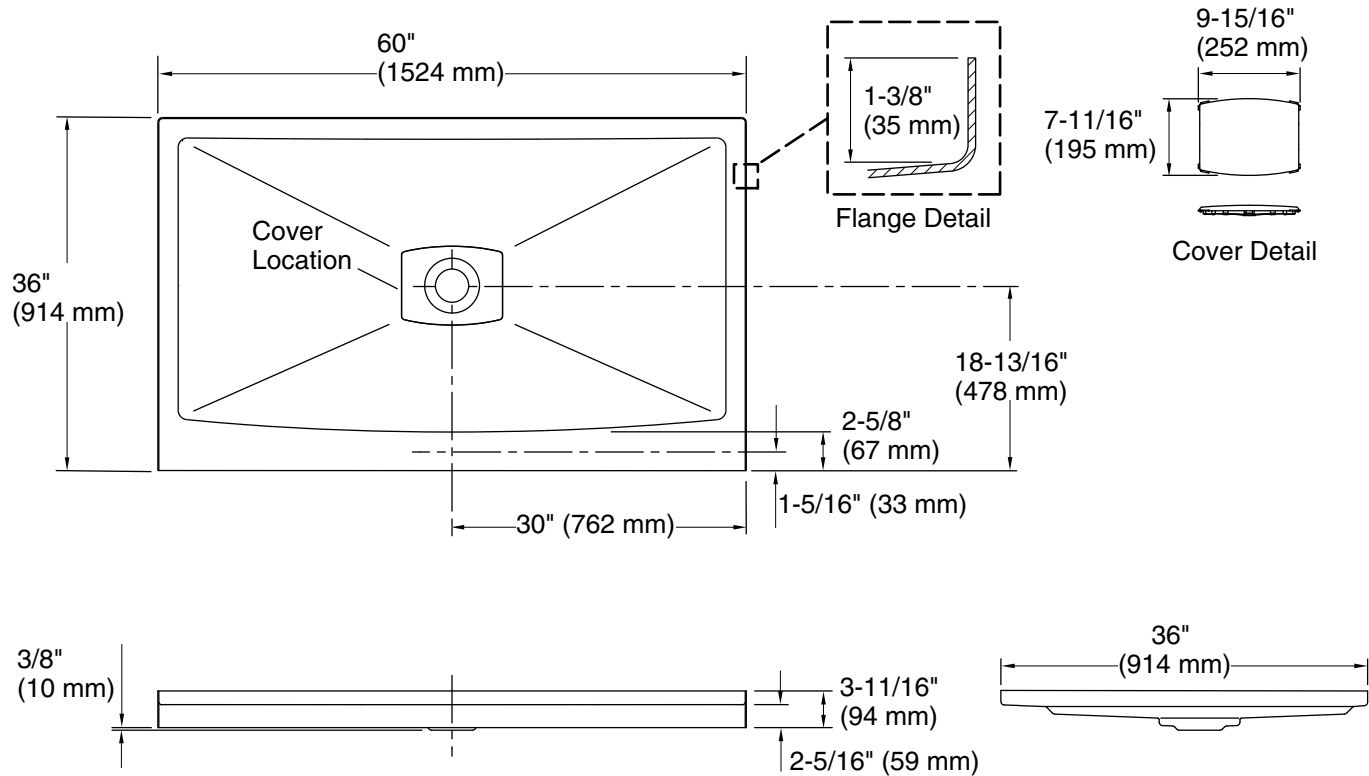

Color tiles intended for reference only.

Color	Code	Description
	0	White
	96	Biscuit
	NY	Dune
	95	Ice™ Grey
	58	Thunder™ Grey
	7	Black Black™

Technical Information

All product dimensions are nominal.

Drain location:	Center
Weight:	52 lbs (23.6 kg)
Minimum floor load:	17 lbs/ft ² (83 kg/m ²)
Minimum flat for door:	2-5/8" (66 mm)

Notes

Measure your actual product for rough-in details.

Install this product according to the installation instructions.

Shimming may be required to level the fixture.

Shimming may be required between the stud frame and the fixture.