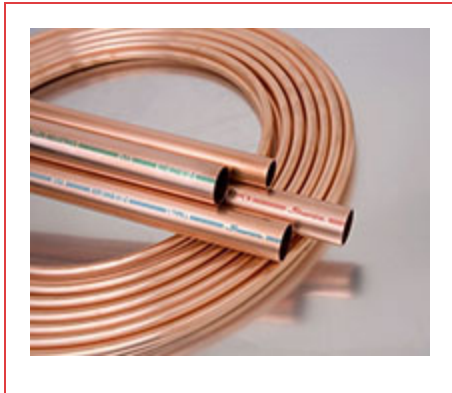

[Specifications](#) | [Dimensions](#) | [Details](#)

Specifications

Type	Type L Soft Coil
Standards	ASTM B88 NSF 61 UNS C12200
Weight	1.14 lb
Material	C12200