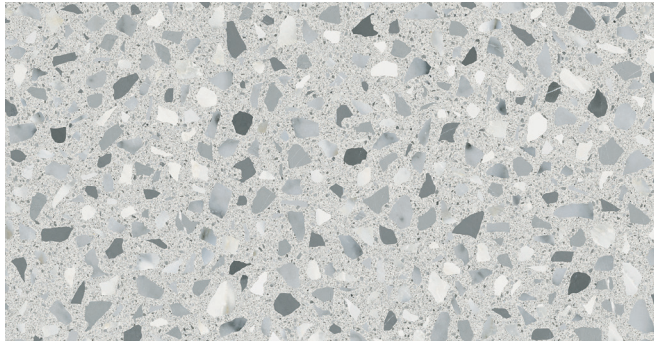

A collection of on-trend looks that come together in perfect harmony. This versatile collection offers the best of nature's textures, including a terrazzo look, stone look, concrete look and wood look. This collection is designed to bring balance and character to any space. Whether looking for rustic charm or sleek modernity, Mixt offers a sophisticated solution.

MIXT™  
Glazed Porcelain

Flake Light Gray

Flake Greige

Sizes							
	24"x24" 23.50"x23.50"	12"x24" 11.69"x23.50"					
Thickness	9mm	9mm					
Faces	5-8	12					
Finish	Matte	Matte					
Edge	Rectified	Rectified					
Grout Joint Recommendation	1/8"	1/8"					
Testing	Deep Abrasion Max C1027	Breaking Strength C648	Chemical Resistance C650	Water Absorption C373	DCOF ANSI A1371	Scratch Hardness MOHS	Shade Variation Rating
	175MM3	>250 lbf	Resistant	<0.50%	>0.42	MIN 5	V2