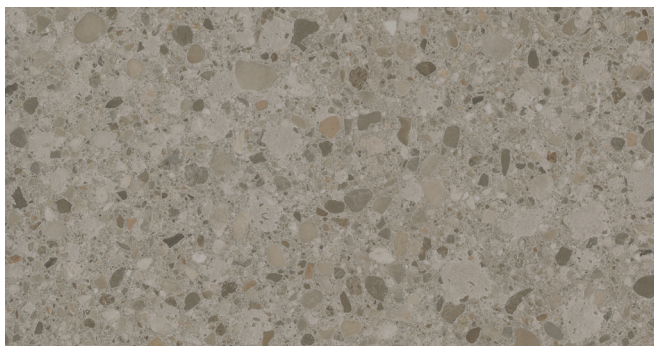

A collection of on-trend looks that come together in perfect harmony. This versatile collection offers the best of nature's textures, including a terrazzo look, stone look, concrete look and wood look. This collection is designed to bring balance and character to any space. Whether looking for rustic charm or sleek modernity, Mixt offers a sophisticated solution.

MIXT™  
Glazed Porcelain

Flake Light Gray

Flake Greige

Sizes							
	24"x24" 23.50"x23.50"	12"x24" 11.69"x23.50"					
Thickness	9mm	9mm					
Faces	5-8	12					
Finish	Matte	Matte					
Edge	Rectified	Rectified					
Grout Joint Recommendation	1/8"	1/8"					
Testing	Deep Abrasion Max C1027	Breaking Strength C648	Chemical Resistance C650	Water Absorption C373	DCOF ANSI A1371	Scratch Hardness MOHS	Shade Variation Rating
	175MM3	>250 lbf	Resistant	<0.50%	>0.42	MIN 5	V2