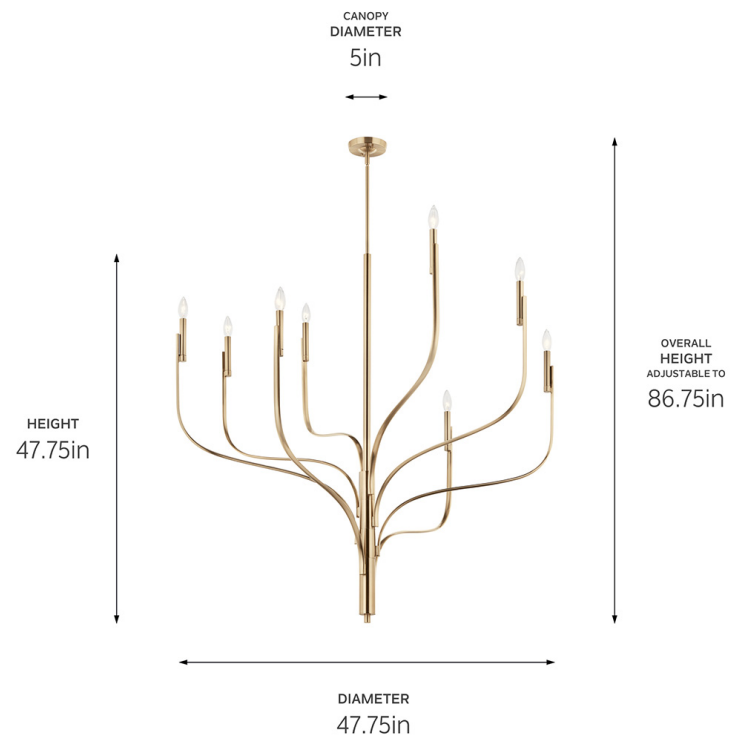

SPECIFICATIONS

Certifications/Qualifications

ADA Compliant	No
Prop65	Yes
Location Rating	Dry
	kichler.com/warranty

Dimensions

Height	47.75"
Overall Height	86.75"
Weight	15.14 LBS
Canopy Width	5"
Canopy Depth	1.25"

Electrical

Input Voltage	120 V

Light Source

Light Source	Bulb
Lamp Included	Not Included
# Of Bulbs/LED Modules	8
Max Or Nominal Watt	60 W
Lamp Type	B
Socket Type	E12 (Candelabra)
Dimmable	Yes

Mounting/Installation

Interior/Exterior	Interior Product
Mounting Weight	15.14 LBS
Lead Wire Length	144
Wire Connectors	Wire Nuts

FIXTURE ATTRIBUTES

Housing/Glass

Primary Material	Steel
Shade Included	No
Max Stem Tilt	90 °

Product/Ordering Information

Sku	52675CPZ
Finish	Champagne Bronze™
UPC	783927045971

Finishes

- Black
- Champagne Bronze™
- Polished Nickel