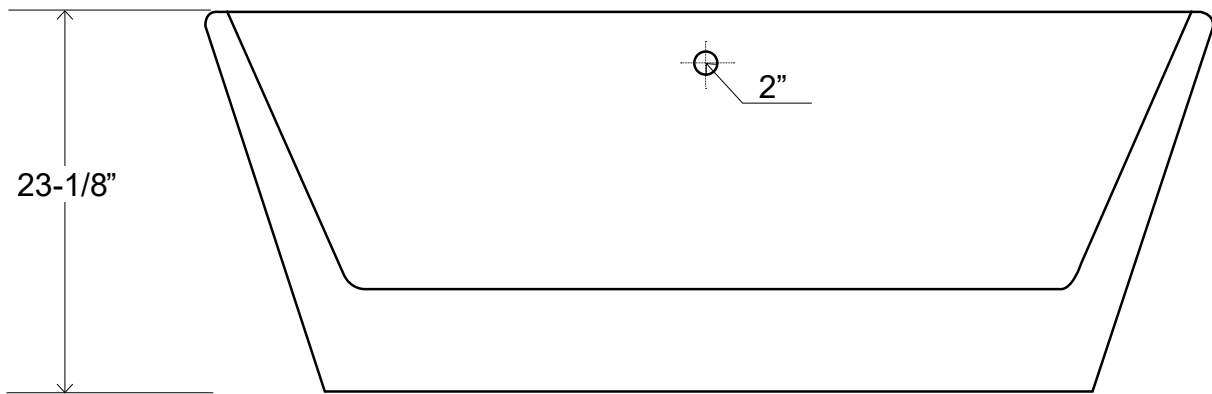

59" Free Standing Acrylic Tub

Dimensions	59" L x 30-1/2" W x 23-1/8" H
Water Capacity	42 Gallons
Tub Weight Uncrated	105 lbs
Water Depth	15-3/8"
Faucet Configurations	No rim holes

Measurements may vary by up to 1/2"