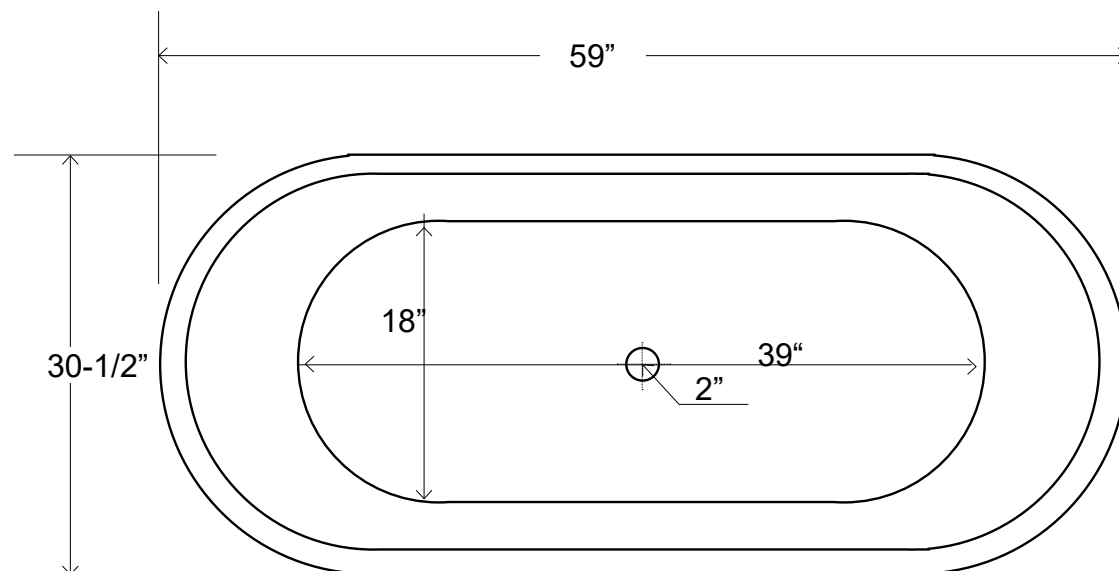

59" Free Standing Acrylic Tub

Dimensions	59" L x 30-1/2" W x 23-1/8" H
Water Capacity	42 Gallons
Tub Weight Uncrated	105 lbs
Water Depth	15-3/8"
Faucet Configurations	No rim holes

Measurements may vary by up to 1/2"