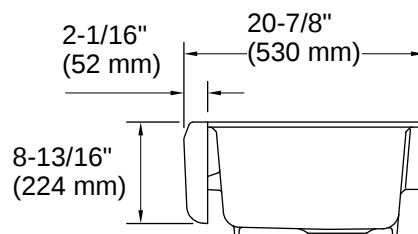

Installation

- Undermount
- For 36" (914 mm) apron-front cabinetry

Installation Notes

Install this product according to the installation instructions.