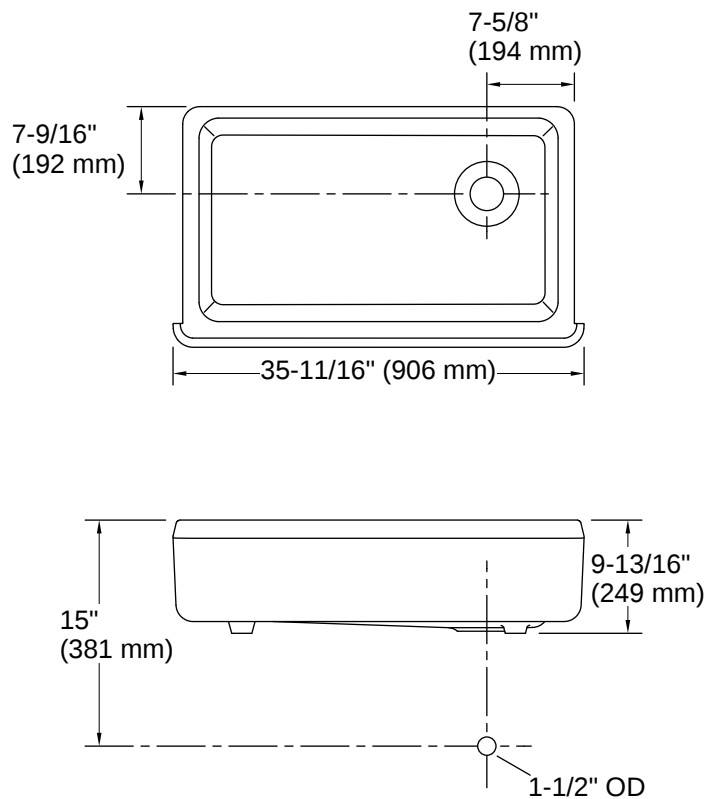

Installation

- Undermount
- For 36" (914 mm) apron-front cabinetry

Installation Notes

Install this product according to the installation instructions.