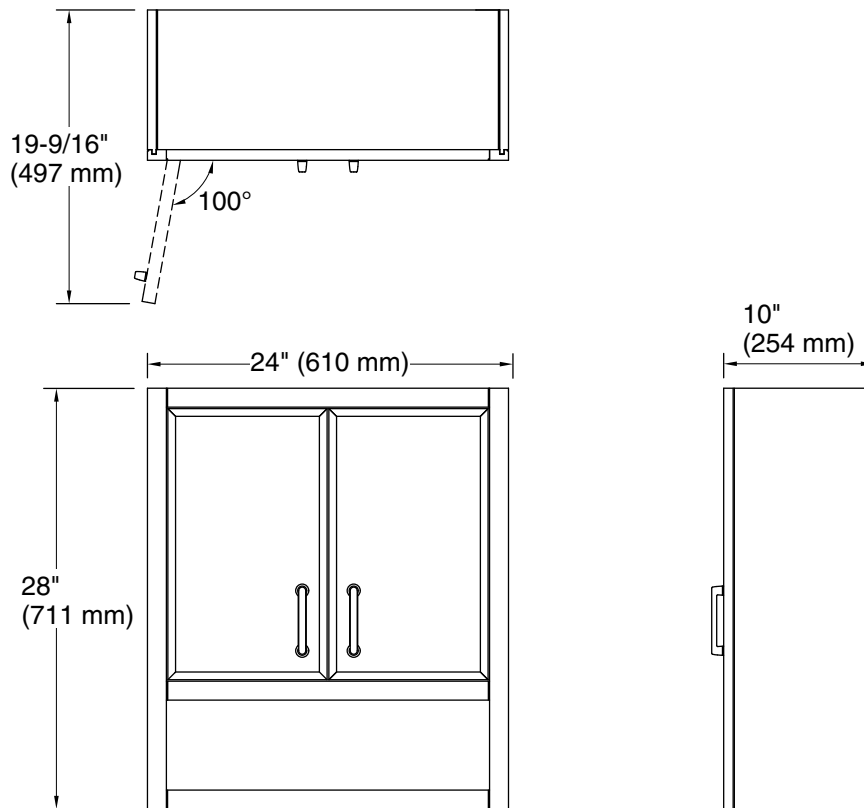

Technical Information

All product dimensions are nominal.

Notes

Install this product according to the installation instructions.