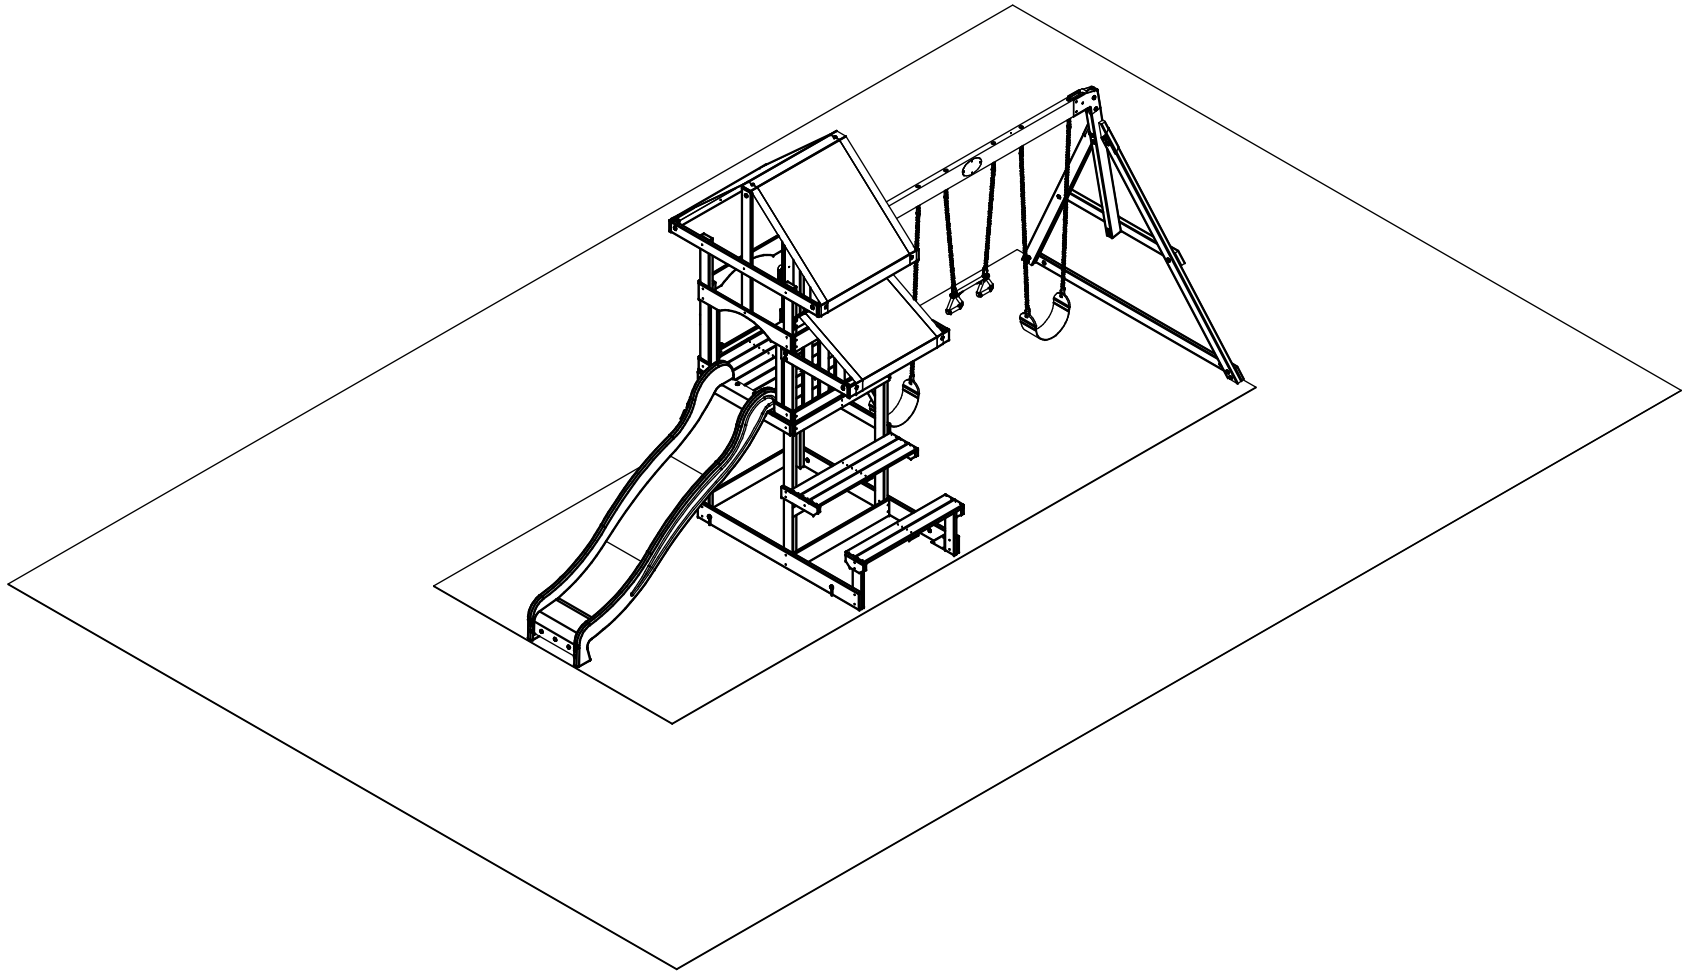

DRAWN BY	<i>BRS</i>	DESCRIPTION	<i>TUCSON SWING SET</i>
DATE	<i>4/20/20</i>	PART NUMBER	<i>65411B TUCSON</i>
		REV	

DRAWN BY BRS		DESCRIPTION TUCSON SWING SET	
DATE 4/20/20		PART NUMBER 65411B TUCSON	
			REV

DRAWN BY	BRS	DESCRIPTION	TUCSON SWING SET
DATE	4/20/20	PART NUMBER	65411B TUCSON
		REV	

<small>DRAWN BY</small>	BRS	<small>DESCRIPTION</small>	TUCSON SWING SET
<small>DATE</small>	4/20/20	<small>PART NUMBER</small>	65411B TUCSON
		<small>REV</small>	