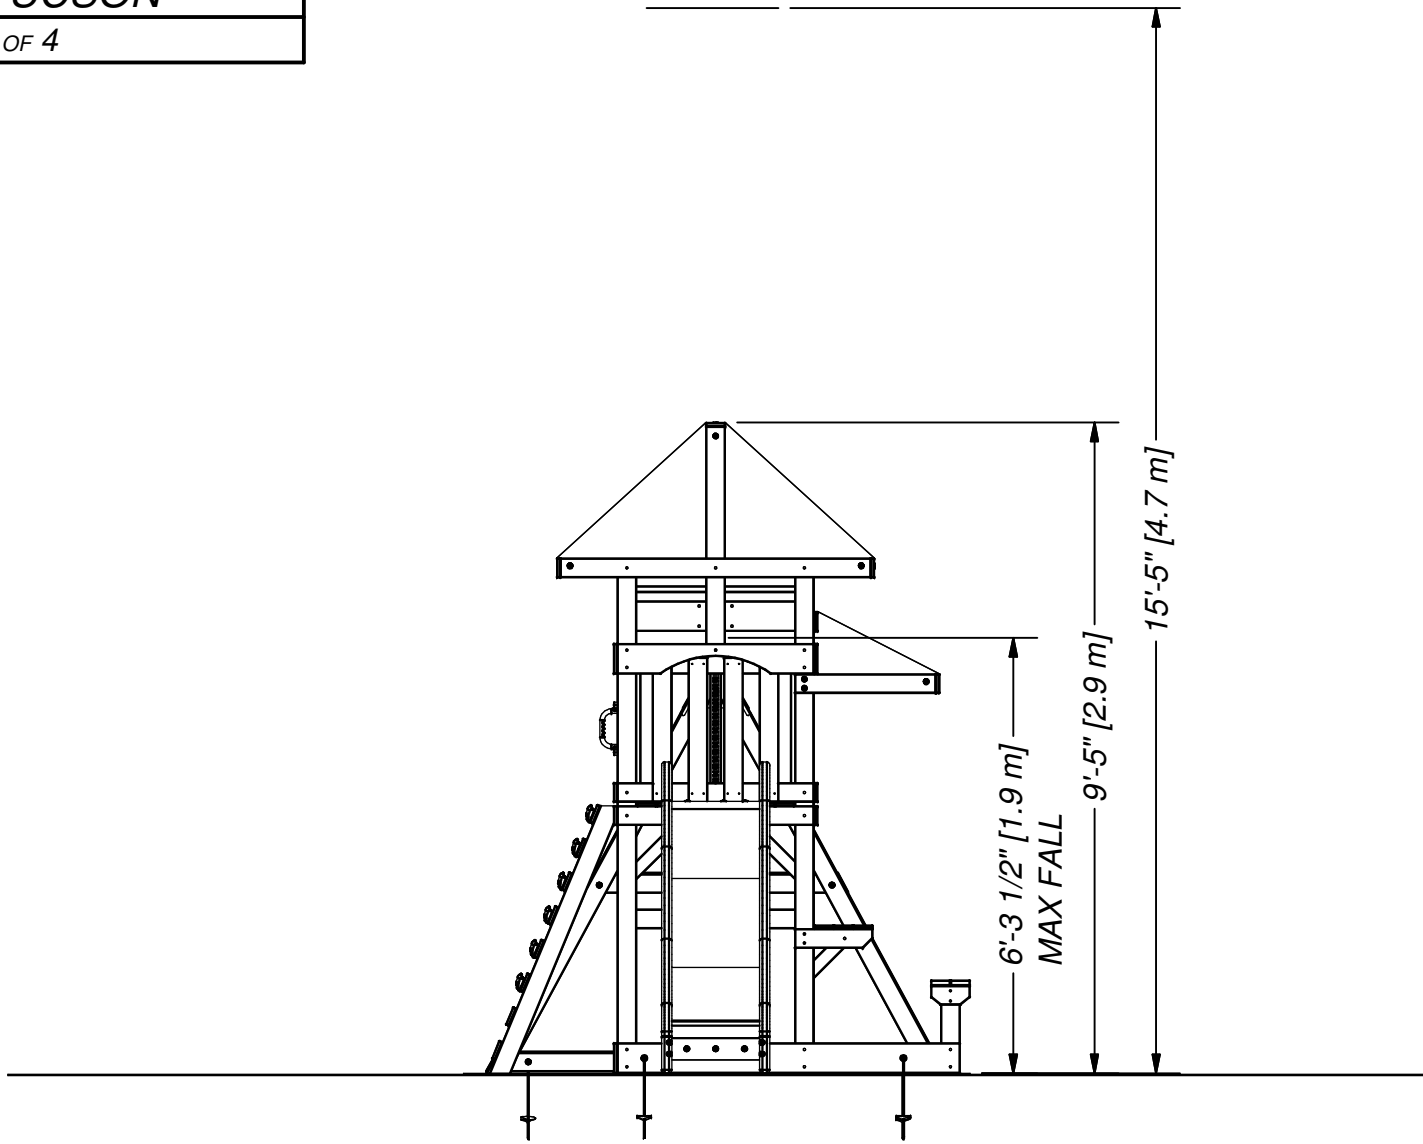

DRAWN BY	<i>BRS</i>	DESCRIPTION	<i>TUCSON SWING SET</i>
DATE	<i>4/20/20</i>	PART NUMBER	<i>65411B TUCSON</i>
		REV	

DRAWN BY BRS		DESCRIPTION TUCSON SWING SET	
DATE 4/20/20		PART NUMBER 65411B TUCSON	
			REV

DRAWN BY	BRS	DESCRIPTION	TUCSON SWING SET
DATE	4/20/20	PART NUMBER	65411B TUCSON
		REV	

<small>DRAWN BY</small>	BRS	<small>DESCRIPTION</small>	TUCSON SWING SET
<small>DATE</small>	4/20/20	<small>PART NUMBER</small>	65411B TUCSON
		<small>REV</small>	