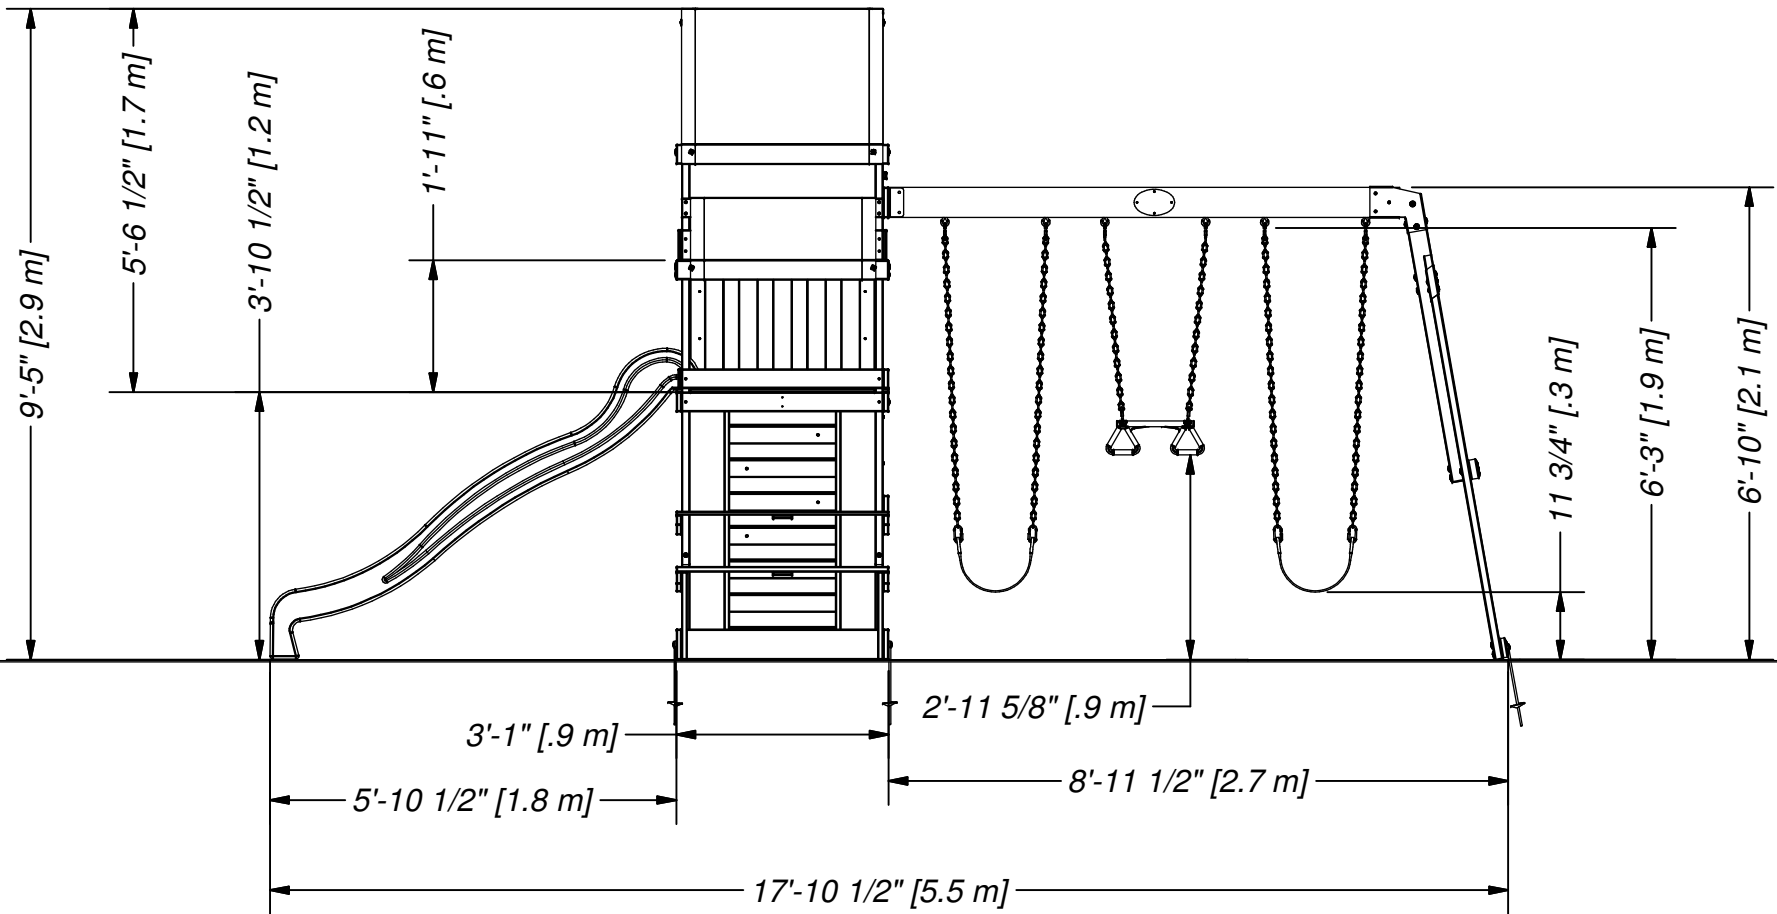

DRAWN BY	<i>BRS</i>	DESCRIPTION	<i>TUCSON SWING SET</i>
DATE	<i>4/20/20</i>	PART NUMBER	<i>65411B TUCSON</i>
		REV	

DRAWN BY BRS		DESCRIPTION TUCSON SWING SET	
DATE 4/20/20		PART NUMBER 65411B TUCSON	
			REV

DRAWN BY	BRS	DESCRIPTION	TUCSON SWING SET
DATE	4/20/20	PART NUMBER	65411B TUCSON
		REV	

<small>DRAWN BY</small>	BRS	<small>DESCRIPTION</small>	TUCSON SWING SET
<small>DATE</small>	4/20/20	<small>PART NUMBER</small>	65411B TUCSON
		<small>REV</small>	