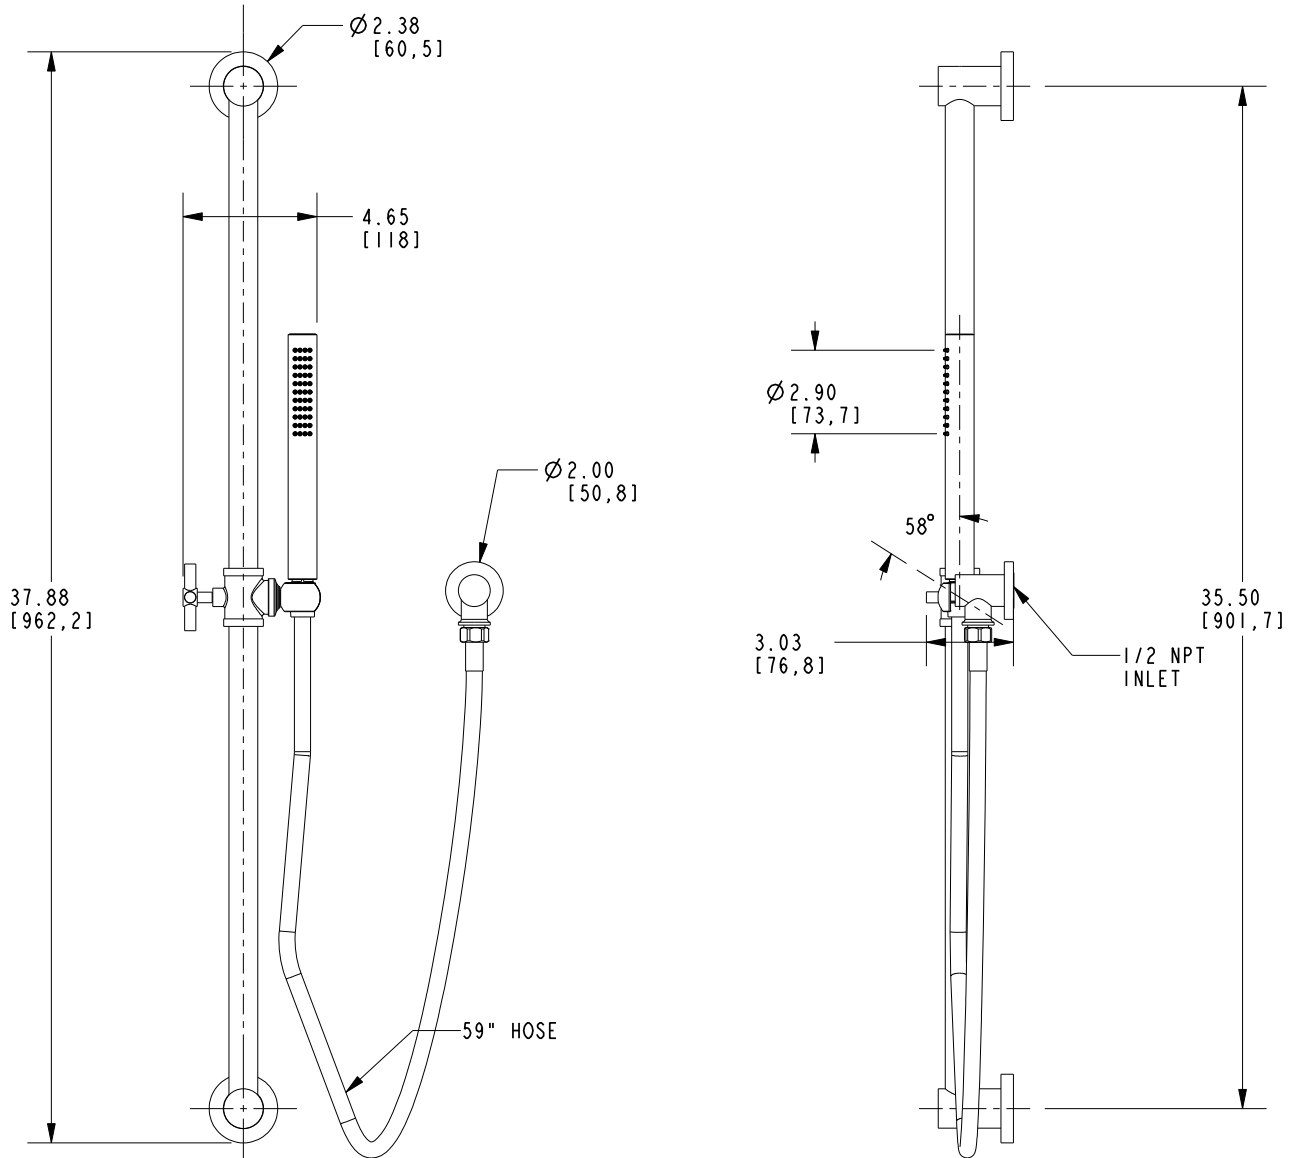

NEWPORT BATH

Features

Solid brass construction
Contemporary styling
Slide bar adjustment handle
Single function spray
Rubber nozzles with finished spray surface
1/2" NPT inlet elbow fitting
.65" x 3" (1.6 cm x 7.7 cm) spray area
1.8 GPM (6.8 LPM) Max

HANDSHOWER WITH SLIDEBAR SET

280S

Codes / Standards Compliance

Meets or exceeds the following at date of manufacture:

ASME A112.18.1/CSA B125.1-18
IAPMO/cUPC
IPC
Energy Policy Act of 1992
EPA WaterSense
California Energy Commission
ASME A112.18.3 (Back Flow)
All applicable US Federal and State material regulations

280S

PRODUCT DIMENSIONS (Units are in inches)

Product Dimensions are provided for reference only. For specific product installation guidelines, please reference the Installation Instructions of the product being installed.

HANDSHOWER WITH SLIDEBAR SET

280S

Page 2 of 2
EN- 5003-1
REV D

NEWPORT BRASS
Flawless Beauty. From Faucet to Finish.

t: 949.417.5207 | www.newportbrass.com
©2025 NewportBrass