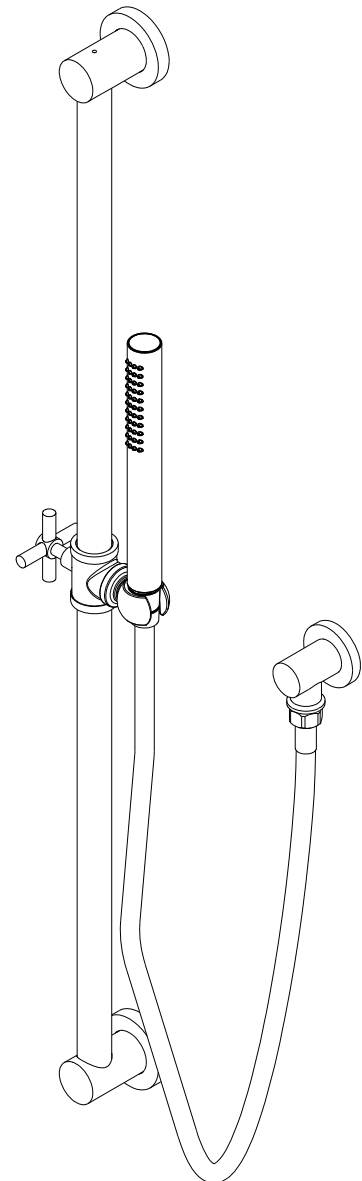

NEWPORT BATH

Features

Solid brass construction
Contemporary styling
Slide bar adjustment handle
Single function spray
Rubber nozzles with finished spray surface
1/2" NPT inlet elbow fitting
.65" x 3" (1.6 cm x 7.7 cm) spray area
1.8 GPM (6.8 LPM) Max

HANDSHOWER WITH SLIDEBAR SET

280S

Codes / Standards Compliance

Meets or exceeds the following at date of manufacture:

ASME A112.18.1/CSA B125.1-18
IAPMO/cUPC
IPC
Energy Policy Act of 1992
EPA WaterSense
California Energy Commission
ASME A112.18.3 (Back Flow)
All applicable US Federal and State material regulations

280S

PRODUCT DIMENSIONS (Units are in inches)

Product Dimensions are provided for reference only. For specific product installation guidelines, please reference the Installation Instructions of the product being installed.

HANDSHOWER WITH SLIDEBAR SET

280S

Page 2 of 2
EN- 5003-1
REV D

NEWPORT BRASS
Flawless Beauty. From Faucet to Finish.

t: 949.417.5207 | www.newportbrass.com
©2025 NewportBrass