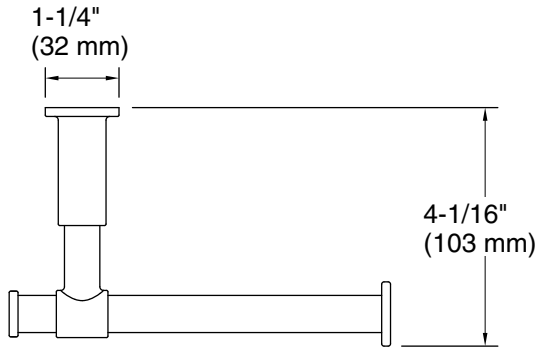

Castia™ by Studio McGee
Toilet paper holder
K-35929

Technical Information

All product dimensions are nominal.

Material: Zinc, Stainless Steel

Notes

Install this product according to the installation instructions.