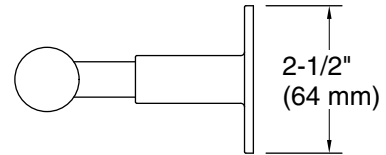

Castia™ by Studio McGee
Toilet paper holder
K-35929

Technical Information

All product dimensions are nominal.

Material: Zinc, Stainless Steel

Notes

Install this product according to the installation instructions.