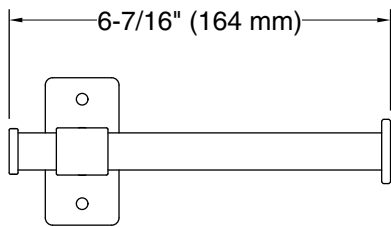

Castia™ by Studio McGee
Toilet paper holder
K-35929

Technical Information

All product dimensions are nominal.

Material: Zinc, Stainless Steel

Notes

Install this product according to the installation instructions.