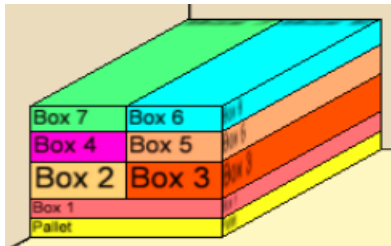

Pallet/Container Loading

Pallet Size: 103 1/2" L x 44 1/2" W x 33 3/4" H

Pallet Weight: 1438lbs