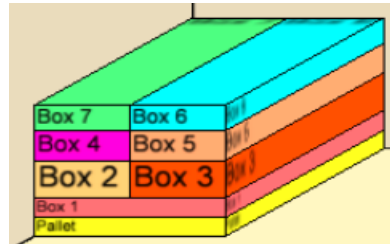

Pallet/Container Loading

Pallet Size: 103 1/2" L x 44 1/2" W x 33 3/4" H

Pallet Weight: 1438lbs

Ecommerce (Shipping Pre-Paid)

Pallet Size: 103 1/2" L x 44 1/2" W x 33 3/4" H

Pallet Weight: 1438lbs

Sold to

2022-2023 - Costco