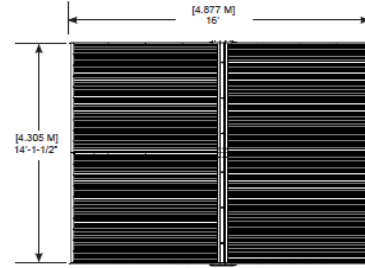

Yardistry Product Information Sheet

16 x 14 Timber Frame
Pavilion with Aluminum
Roof

Height: 11' 6" (3.51 m)

Unit Name _____
Product # YM12904
UPC 628222129042
Set Up Dimensions 16' x 14' 1 1/2" x 11'6" H
Sold to Costco

Unique Features:

- 9 x 9 x 96" Post
- 9" Beams
- Heavy Gauge Aluminum Roofing
- Ash Gray Stain
- Graphite Gray Aluminum Roof

- Black Metal Center Truss
- 4 Beam Inserts

Instructions Available In:

- English
- French
- Spanish

Unit Information

Dimension from outside to outside of Posts	Dimension to center of Posts - for Footings	Dimension diagonally from post to post	Ground to bottom of beam	Slope of the Roof	
13' 8-1/2" x 14' 1/2"	18' 6-3/4"	17' 5-7/8"	87"	25°	