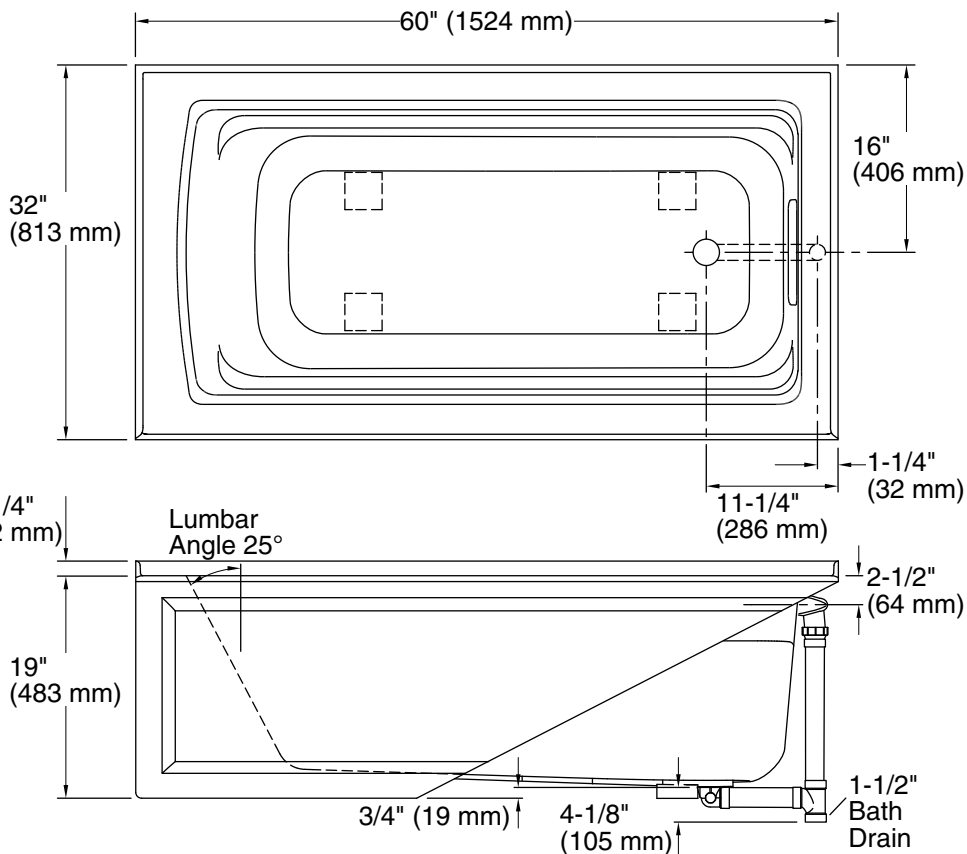

Features

- Comfort Depth® design offers a convenient 19" step-over height while retaining the same depth as a standard 21" bath
- Integral lumbar support
- Slotted overflow allows for deep soaking
- Integral apron
- Integral flange helps prevent water from seeping behind wall and simplifies alcove installation
- Textured bottom surface
- Coordinates with other products in the Archer collection

See website for detailed warranty information.

Available Colors/Finishes

Color tiles intended for reference only.

Color Code Description

	0	White
	96	Biscuit

No change in measurements if connected with drain illustrated. (K-7272)

Technical Information

All product dimensions are nominal.

Drain location:	Right
Basin area, bottom:	45-1/8" x 19-11/16" (1146 mm x 500 mm)
Basin area, top:	52-3/4" x 25-5/16" (1340 mm x 643 mm)
Weight:	80 lbs (36.3 kg)
Minimum floor load:	45 lbs/ft ² (219.7 kg/m ²)
Water depth:	15" (381 mm)
Water capacity:	58 gal (219.6 L)
Minimum flat for door:	2-9/16" (65 mm)

Notes

- Measure your actual product for rough-in details.
- Install this product according to the installation instructions.
- The hot water supply should be 70% of the capacity of the bath or greater. Installations will vary.
- ADA compliant when installed to the specific requirements of these regulations.