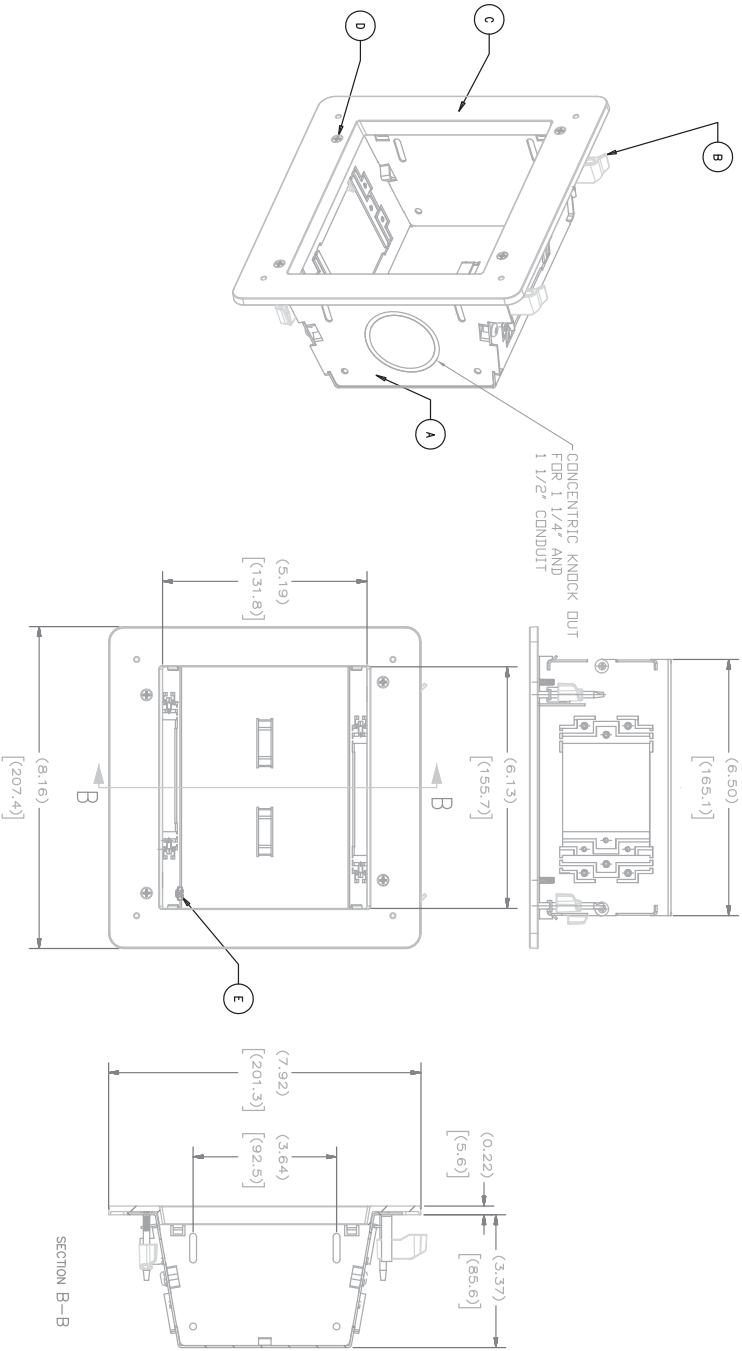

ITEM NO.	DESCRIPTION	QTY.
A	FPTV BOX ASSY., METAL	1
B	SHEETROCK PADDLE	4
C	TRIM BEZEL, PLASTIC	1
D	BEZEL MOUNTING SCREW	4
E	GROUND SCREW	1

CATALOG NUMBER	COLOR	DESCRIPTION
NSAV62M	WHITE	FPTV BOX, 2 GANG, METAL

- NOTES:
1. REFER TO INSTALLATION INSTRUCTIONS.
  2. SPECIFICATIONS SUBJECT TO CHANGE WITHOUT NOTICE.

REV.	ECN	DATE	DESCRIPTION	CHG BY	APPD BY	PROJECT REFERENCE:	TITLE:	SCALE:	REV.
2	18021	10/3/12	CHANGED KO ON SIDE PANELS	DDP		2008-032	FPTV BOX ASSEMBLY METAL, WITH PLASTIC TRIM BEZEL	1/1	2

Created on AUTOCAD

DIMENSIONING AND TOLERANCE PER ANSI Y14.5-2009 UNLESS OTHERWISE SPECIFIED, DIMENSIONS ARE IN INCHES (MM).  
TOLERANCES:  
.XX = ±.005 (.127)  
.XXX = ±.0025 (.0635)  
ANGLE TOL. ±1°

IN ACCEPTING OUR DRAWINGS, YOU AGREE TO HOLD US HARMLESS FROM AND AGAINST ALL CLAIMS, DAMAGES, LOSSES AND EXPENSES, INCLUDING REASONABLE ATTORNEY'S FEES, IN CONNECTION WITH THE USES, INFORMATION, OR DESIGNS SHOWN HEREIN, OR OF SAME WITHOUT PERMISSION.