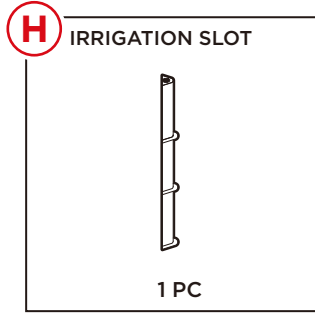

1 PERSON
ASSEMBLY

APPROXIMATELY
20 MIN.
ASSEMBLY

PARTS

PARTS

SELF-WATERING TUBE

Please retain these instructions for future reference.

1

Slide the part E water pipe into the part D stopper. Insert the part F water indicator into the part J irrigation mechanism. Insert the water indicator/irrigation mechanism into the water pipe.

2

Insert the part I glass tube into the part K plug. Insert the plug/glass tube into the water pipe, making sure that the water indicator slides through the plug and can be seen in the glass tube.

PLANTER

1

Insert the part H irrigation slot into the part C inner layer. Place the inner layer on the part B liner.

2

Slide the self-watering tube into the irrigation slot.
Place the part G cover.

PLANTER

3

Place four part L inner legs into the part A planter. Place the liner onto the inner legs.