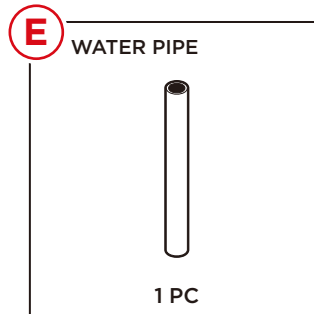

1 PERSON
ASSEMBLY

APPROXIMATELY
20 MIN.
ASSEMBLY

PARTS

PARTS

SELF-WATERING TUBE

Please retain these instructions for future reference.

1

Slide the part E water pipe into the part D stopper. Insert the part F water indicator into the part J irrigation mechanism. Insert the water indicator/irrigation mechanism into the water pipe.

2

Insert the part I glass tube into the part K plug. Insert the plug/glass tube into the water pipe, making sure that the water indicator slides through the plug and can be seen in the glass tube.

PLANTER