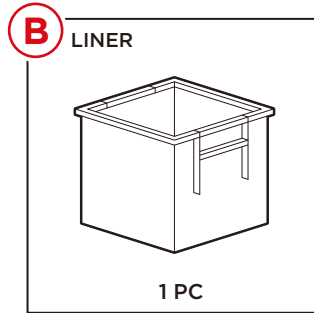

1 PERSON
ASSEMBLY

APPROXIMATELY
20 MIN.
ASSEMBLY

PARTS

PARTS

SELF-WATERING TUBE

Please retain these instructions for future reference.

1

Slide the part E water pipe into the part D stopper. Insert the part F water indicator into the part J irrigation mechanism. Insert the water indicator/irrigation mechanism into the water pipe.