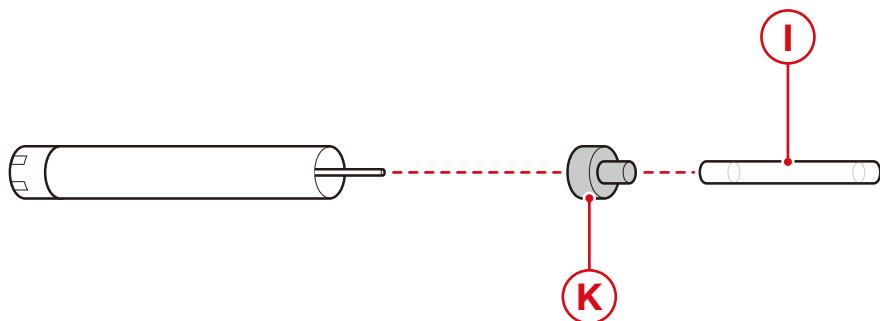

1 PERSON
ASSEMBLY

APPROXIMATELY
20 MIN.
ASSEMBLY

PARTS

PARTS

SELF-WATERING TUBE

Please retain these instructions for future reference.

1

Slide the part E water pipe into the part D stopper. Insert the part F water indicator into the part J irrigation mechanism. Insert the water indicator/irrigation mechanism into the water pipe.

2

Insert the part I glass tube into the part K plug. Insert the plug/glass tube into the water pipe, making sure that the water indicator slides through the plug and can be seen in the glass tube.

PLANTER

1

Insert the part H irrigation slot into the part C inner layer. Place the inner layer on the part B liner.

2

Slide the self-watering tube into the irrigation slot.
Place the part G cover.

PLANTER

3

Place four part L inner legs into the part A planter. Place the liner onto the inner legs.