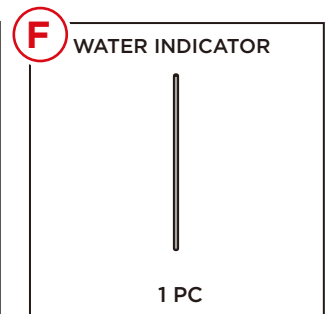

1 PERSON
ASSEMBLY

APPROXIMATELY
20 MIN.
ASSEMBLY

PARTS

PARTS

SELF-WATERING TUBE

Please retain these instructions for future reference.

1

Slide the part E water pipe into the part D stopper. Insert the part F water indicator into the part J irrigation mechanism. Insert the water indicator/irrigation mechanism into the water pipe.

2

Insert the part I glass tube into the part K plug. Insert the plug/glass tube into the water pipe, making sure that the water indicator slides through the plug and can be seen in the glass tube.

PLANTER