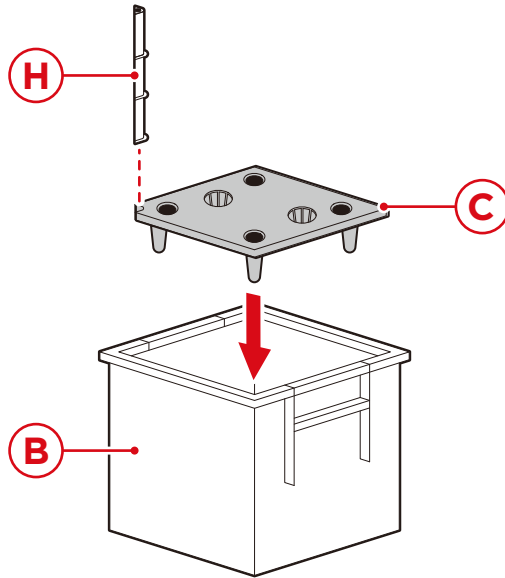

1 PERSON
ASSEMBLY

APPROXIMATELY
20 MIN.
ASSEMBLY

PARTS

PARTS

SELF-WATERING TUBE

Please retain these instructions for future reference.

1

Slide the part E water pipe into the part D stopper. Insert the part F water indicator into the part J irrigation mechanism. Insert the water indicator/irrigation mechanism into the water pipe.

2

Insert the part I glass tube into the part K plug. Insert the plug/glass tube into the water pipe, making sure that the water indicator slides through the plug and can be seen in the glass tube.

PLANTER

1

Insert the part H irrigation slot into the part C inner layer. Place the inner layer on the part B liner.

2

Slide the self-watering tube into the irrigation slot.
Place the part G cover.

PLANTER

3

Place four part L inner legs into the part A planter. Place the liner onto the inner legs.