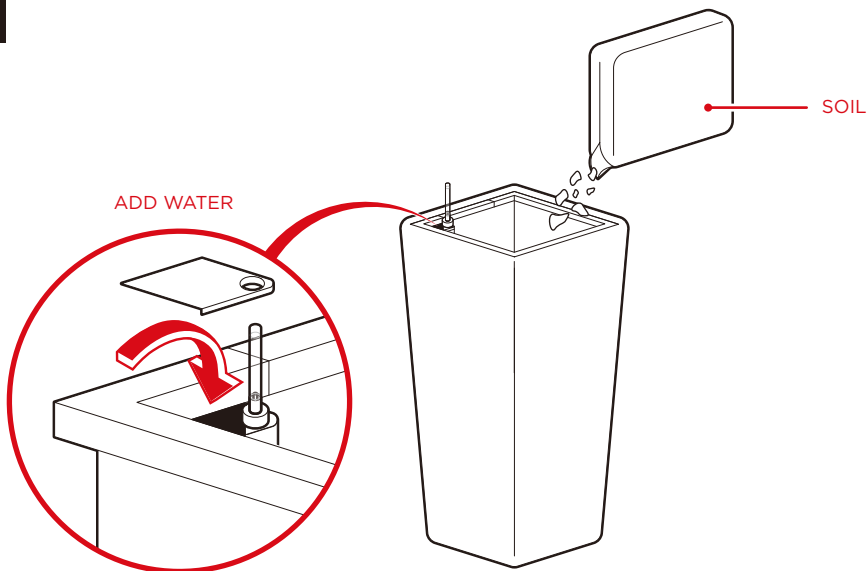

1 PERSON
ASSEMBLY

APPROXIMATELY
20 MIN.
ASSEMBLY

PARTS

PARTS

SELF-WATERING TUBE

Please retain these instructions for future reference.

1

Slide the part E water pipe into the part D stopper. Insert the part F water indicator into the part J irrigation mechanism. Insert the water indicator/irrigation mechanism into the water pipe.

2

Insert the part I glass tube into the part K plug. Insert the plug/glass tube into the water pipe, making sure that the water indicator slides through the plug and can be seen in the glass tube.

PLANTER

1

Insert the part H irrigation slot into the part C inner layer. Place the inner layer on the part B liner.

2

Slide the self-watering tube into the irrigation slot.
Place the part G cover.

PLANTER

3

Place four part L inner legs into the part A planter. Place the liner onto the inner legs.

4

Add soil and your desired plant. Remove the cover to add water.

ENJOY YOUR PRODUCT!

bcp

PRODUCT WARRANTY INFORMATION

All items can be returned for any reason within 60 days of the receipt and will receive a full refund as long as the item is returned in its original product packaging and all accessories from its original shipment are included. All returned items will receive a full refund back to the original payment method. All returned items will not be charged a re-stocking fee.