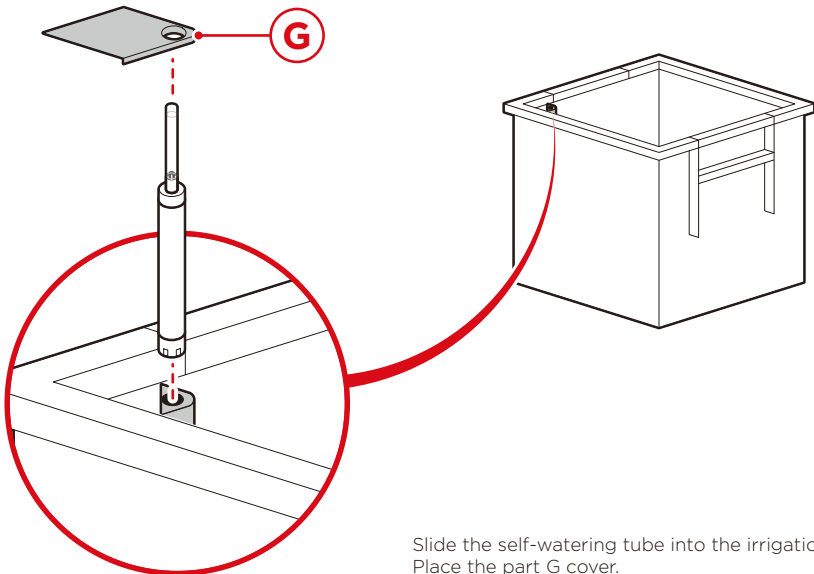

1 PERSON
ASSEMBLY

APPROXIMATELY
20 MIN.
ASSEMBLY

PARTS

PARTS

SELF-WATERING TUBE

Please retain these instructions for future reference.

1

Slide the part E water pipe into the part D stopper. Insert the part F water indicator into the part J irrigation mechanism. Insert the water indicator/irrigation mechanism into the water pipe.

2

Insert the part I glass tube into the part K plug. Insert the plug/glass tube into the water pipe, making sure that the water indicator slides through the plug and can be seen in the glass tube.

PLANTER

1

Insert the part H irrigation slot into the part C inner layer. Place the inner layer on the part B liner.

2

Slide the self-watering tube into the irrigation slot.
Place the part G cover.

PLANTER

3

Place four part L inner legs into the part A planter. Place the liner onto the inner legs.