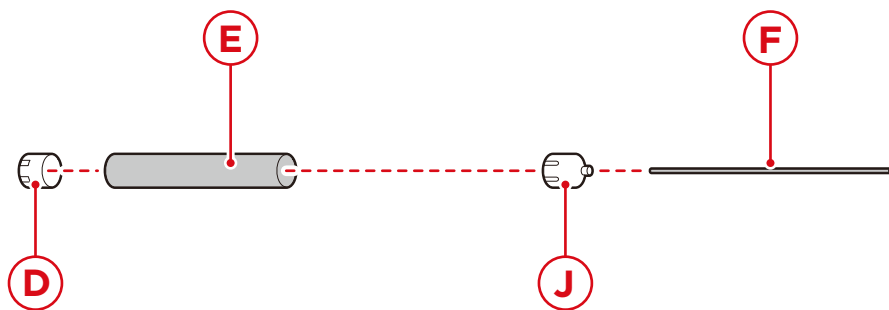

1 PERSON
ASSEMBLY

APPROXIMATELY
20 MIN.
ASSEMBLY

PARTS

PARTS

SELF-WATERING TUBE

Please retain these instructions for future reference.

1

Slide the part E water pipe into the part D stopper. Insert the part F water indicator into the part J irrigation mechanism. Insert the water indicator/irrigation mechanism into the water pipe.

2

Insert the part I glass tube into the part K plug. Insert the plug/glass tube into the water pipe, making sure that the water indicator slides through the plug and can be seen in the glass tube.

PLANTER

1

Insert the part H irrigation slot into the part C inner layer. Place the inner layer on the part B liner.

2

Slide the self-watering tube into the irrigation slot.
Place the part G cover.

PLANTER

3

Place four part L inner legs into the part A planter. Place the liner onto the inner legs.