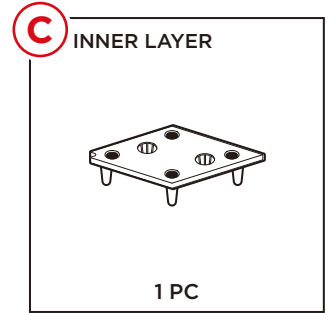

1 PERSON
ASSEMBLY

APPROXIMATELY
20 MIN.
ASSEMBLY

PARTS

PARTS

SELF-WATERING TUBE

Please retain these instructions for future reference.

1

Slide the part E water pipe into the part D stopper. Insert the part F water indicator into the part J irrigation mechanism. Insert the water indicator/irrigation mechanism into the water pipe.

2

Insert the part I glass tube into the part K plug. Insert the plug/glass tube into the water pipe, making sure that the water indicator slides through the plug and can be seen in the glass tube.

PLANTER

1

Insert the part H irrigation slot into the part C inner layer. Place the inner layer on the part B liner.

2

Slide the self-watering tube into the irrigation slot.
Place the part G cover.

PLANTER

3

Place four part L inner legs into the part A planter. Place the liner onto the inner legs.