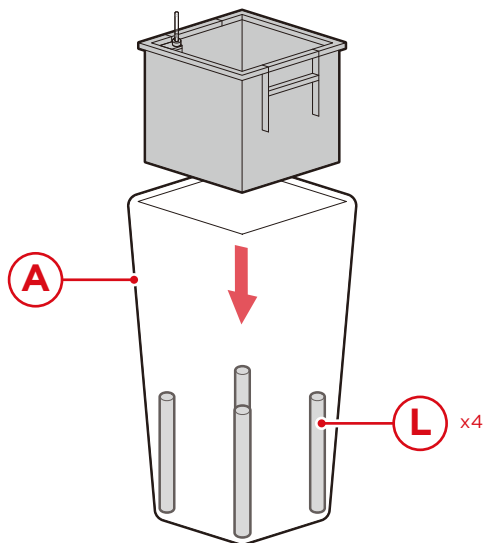

1 PERSON
ASSEMBLY

APPROXIMATELY
20 MIN.
ASSEMBLY

PARTS

PARTS

SELF-WATERING TUBE

Please retain these instructions for future reference.

1

Slide the part E water pipe into the part D stopper. Insert the part F water indicator into the part J irrigation mechanism. Insert the water indicator/irrigation mechanism into the water pipe.

2

Insert the part I glass tube into the part K plug. Insert the plug/glass tube into the water pipe, making sure that the water indicator slides through the plug and can be seen in the glass tube.

PLANTER

1

Insert the part H irrigation slot into the part C inner layer. Place the inner layer on the part B liner.

2

Slide the self-watering tube into the irrigation slot.
Place the part G cover.

PLANTER

3

Place four part L inner legs into the part A planter. Place the liner onto the inner legs.