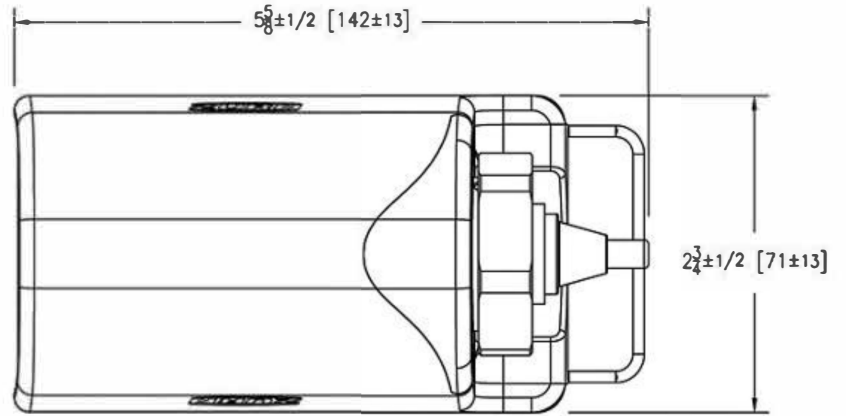

Model(s)_ZERK-SM

EZ Flush Side-Mount Sensor Retrofit Kit with Mechanical Manual Override Button for Water Closet and Urinal Flush Valves

TAG

NOTE: All dimensions are for reference only. Do not use for pre-plumbing.

Design and dimensional data (inches and [mm]) are subject to manufacturing tolerances and change without notice.

⚠ WARNING: Cancer and Reproductive Harm - www.P65warnings.ca.gov
⚠ ADVERTENCIA: Cáncer y daño reproductivo - www.P65warnings.ca.gov
⚠ AVERTISSEMENT: Cancer et effets néfastes sur la reproduction - www.P65warnings.ca.gov