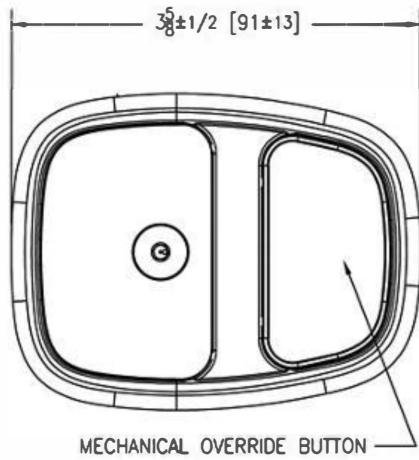

[Installation Guide - FV830](#)

Architectural/Engineering Approval

Design and dimensional data (inches and [mm]) are subject to manufacturing tolerances and change without notice.

⚠ WARNING: Cancer and Reproductive Harm - [www.P65warnings.ca.gov](http://www.P65warnings.ca.gov)  
⚠ ADVERTENCIA: Cáncer y daño reproductivo - [www.P65warnings.ca.gov](http://www.P65warnings.ca.gov)  
⚠ AVERTISSEMENT: Cancer et effets néfastes sur la reproduction - [www.P65warnings.ca.gov](http://www.P65warnings.ca.gov)

# Model(s)\_ZERK-SM

EZ Flush Side-Mount Sensor Retrofit Kit with Mechanical Manual Override Button for Water Closet and Urinal Flush Valves

TAG

NOTE: All dimensions are for reference only. Do not use for pre-plumbing.

Design and dimensional data (inches and [mm]) are subject to manufacturing tolerances and change without notice.

⚠ WARNING: Cancer and Reproductive Harm - [www.P65warnings.ca.gov](http://www.P65warnings.ca.gov)  
⚠ ADVERTENCIA: Cáncer y daño reproductivo - [www.P65warnings.ca.gov](http://www.P65warnings.ca.gov)  
⚠ AVERTISSEMENT: Cancer et effets néfastes sur la reproduction - [www.P65warnings.ca.gov](http://www.P65warnings.ca.gov)