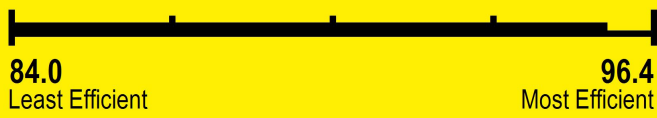

# ENERGYGUIDE

Boiler  
Water  
Natural Gas, Propane Gas

RINNAI  
Model IP060160C (REB-B1847FF-US)

Efficiency Rating (AFUE)\*

95.5

Range of Similar Models  
\* Annual Fuel Utilization Efficiency

For energy cost info, visit  
[productinfo.energy.gov](http://productinfo.energy.gov)