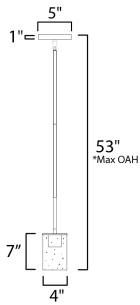

\*max overall height

**MEASUREMENTS**

- DIMENSION : 4" W x 7" H
- MAX OAH : 53" OAH
- CANOPY : 5" W x 1" H x 5" L
- HANGING WEIGHT : 1.8 lb

**LAMPING**

- INPUT VOLTAGE : 120V
- BULB : 1 x 60W Incandescent E26 Medium , 60W Total
- BULB INCLUDED : (Not Included)