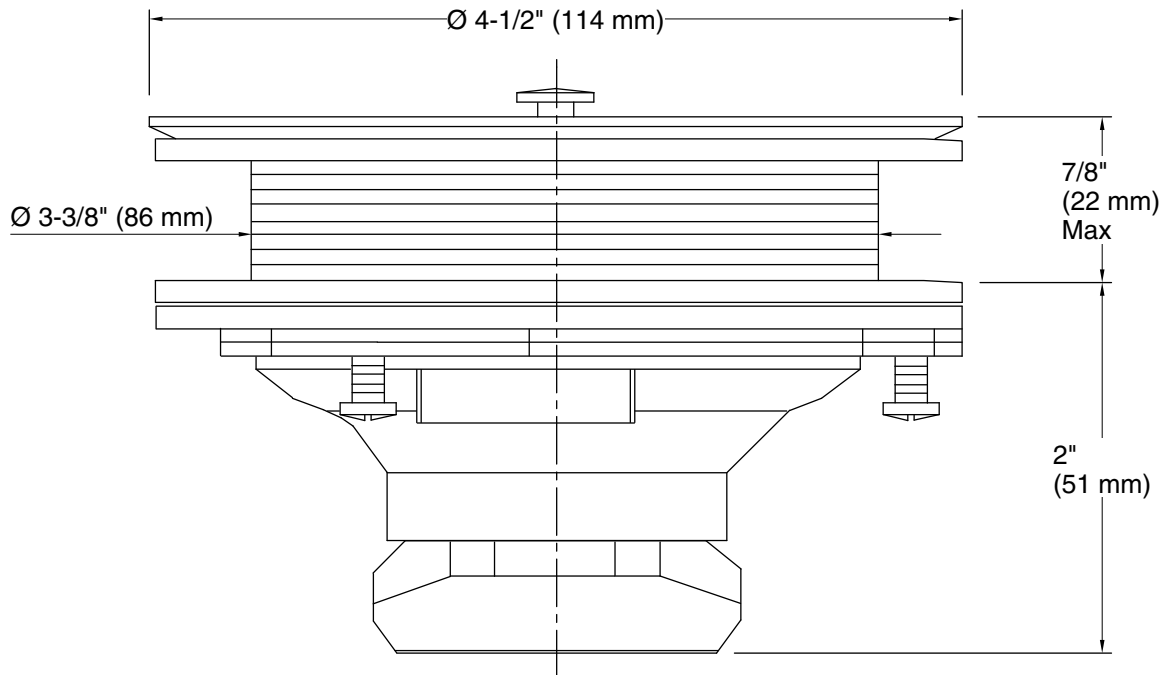

11-19-2024 20:10 - US/CA

THE BOLD LOOK
OF **KOHLER**®

Technical Information

All product dimensions are nominal.

Material: Metal, Brass