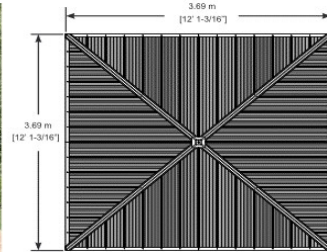

# Yardistry Product Information Sheet

Unit Name 12' x 12' Meridian Gazebo  
with Aluminum Roof  
 Product # YM11769  
 UPC 628222117698  
 Set Up Dimensions 12' 1-3/16" L x 12' 1-3/16" W x 10' 6" H  
 Sold to Marketwide

## Unit Information

Dimension from outside to outside of Posts	Dimension to center of Posts - for Footings	Dimension diagonally from post to post	Ground to bottom of beam	Slope of the Roof	
11'	10' 6"	14' 1-3/4"	86 1/2"	21°	