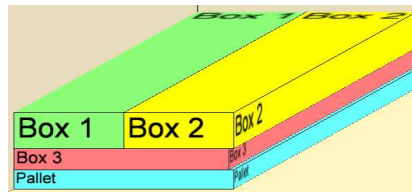

Ecommerce (Shipping Pre-Paid)

Pallet Size: 105 1/4" L x 45" W x 25" H
Pallet Weight: 667 lbs

Sold to
2019 - Marketwide