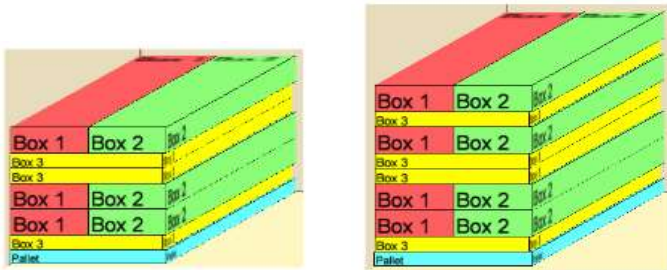

Pallet/Container Loading

Pallet Size: 105 1/4" L x 45" W x 42 1/2" H   Pallet Size: 105 1/4" L x 45" W x 55 1/4" H
Pallet Weight: 1801 lbs   Pallet Weight: 2368 lbs