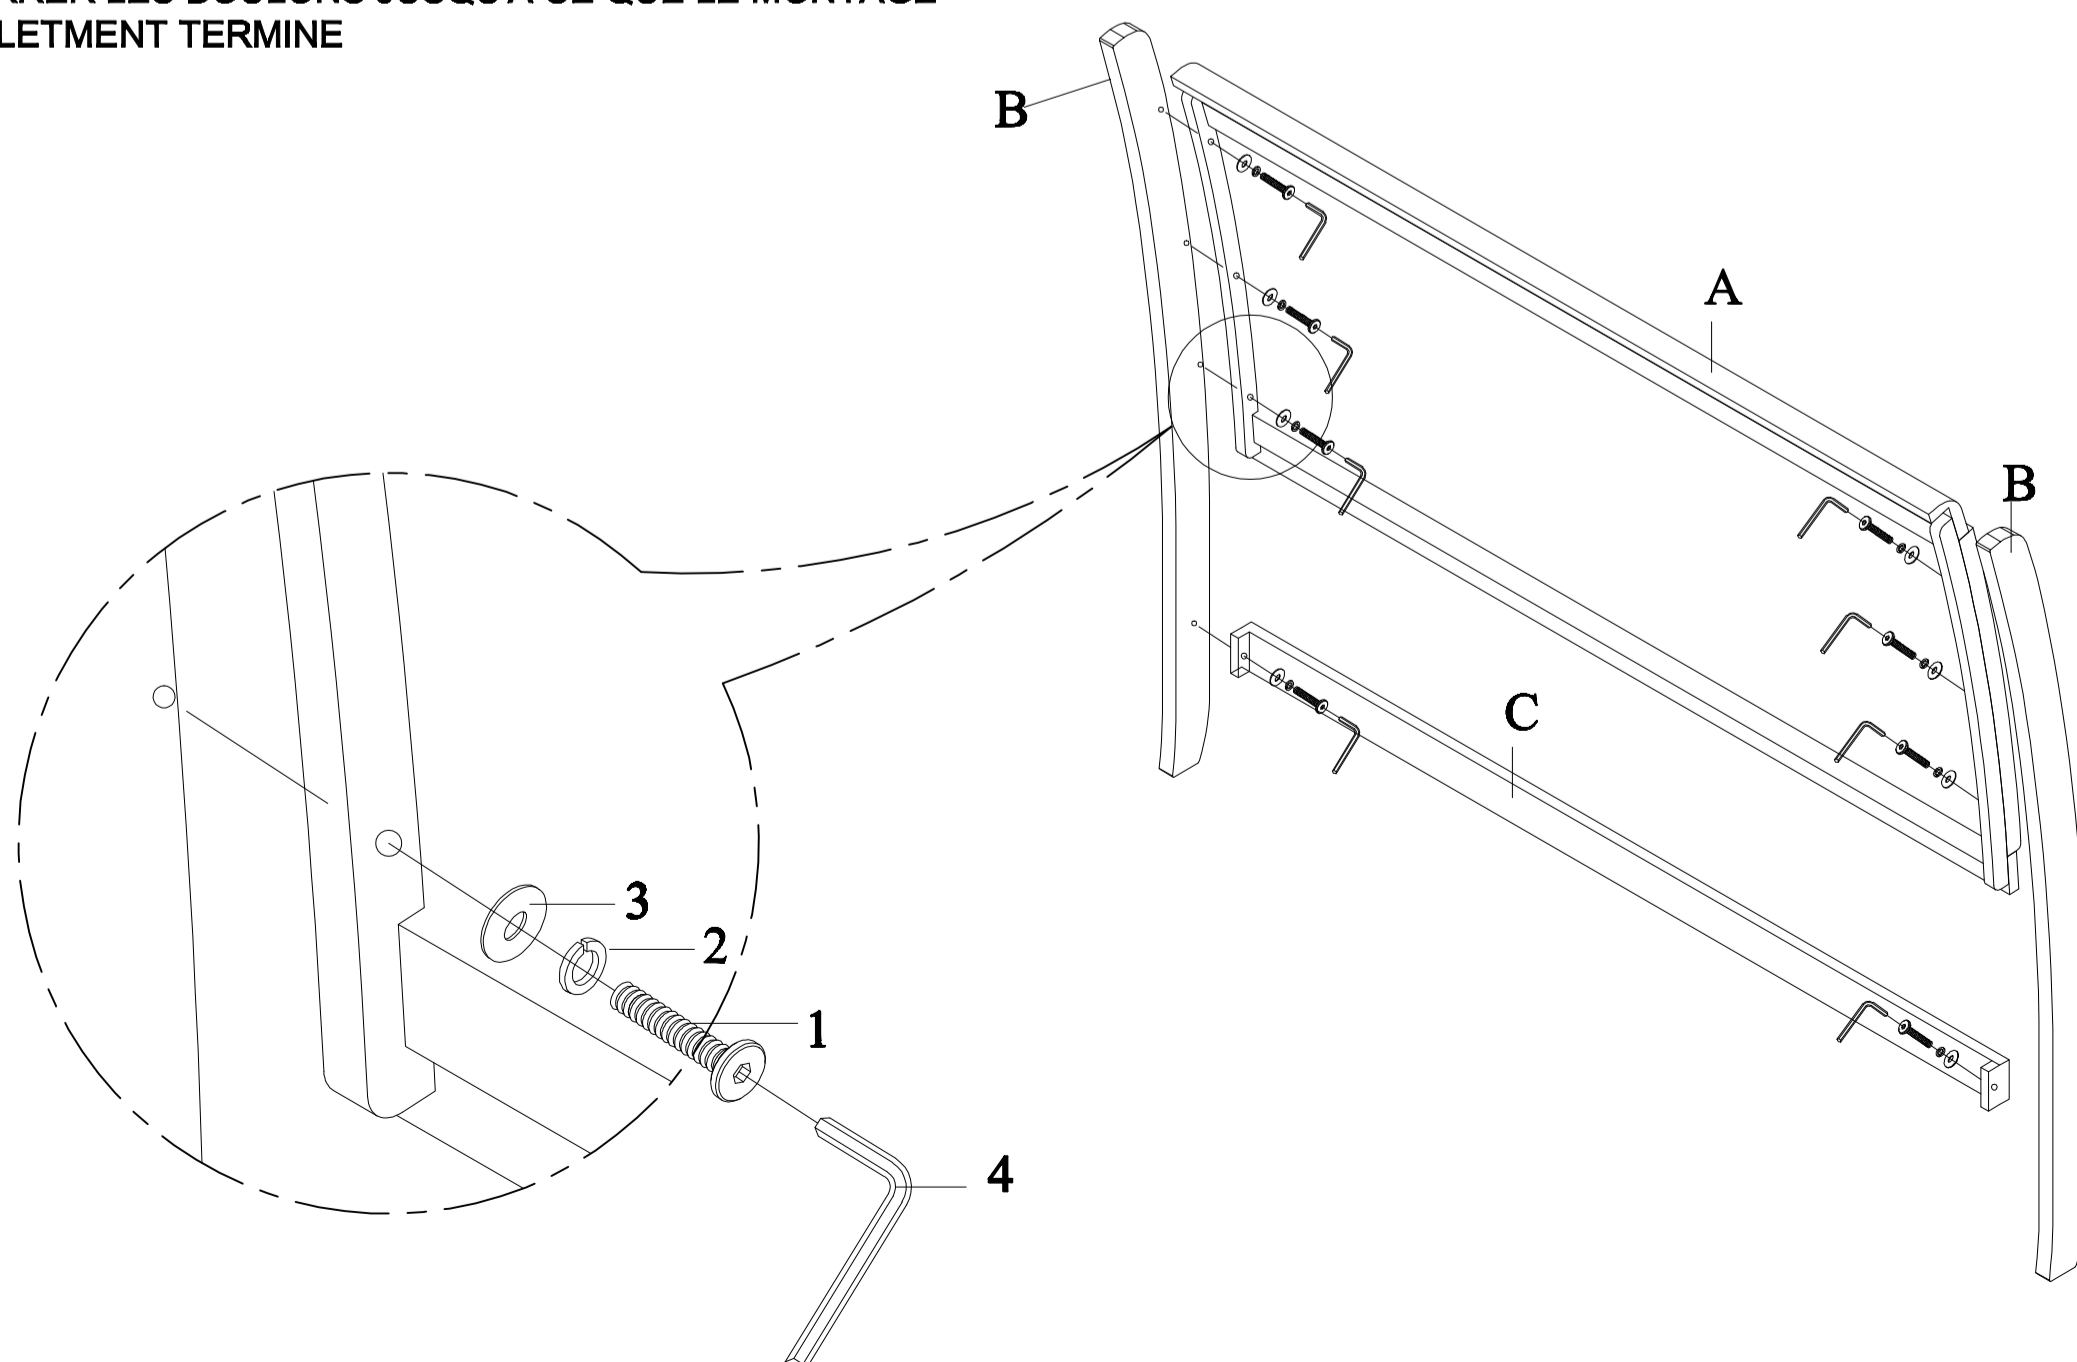

! Il est recommandé de placer des coussins protecteurs sous tous les pieds et toutes les bases des meubles pour éviter d'endommager ou d'égratigner les planchers en bois ou autres surfaces dures, et pour limiter l'empreinte et empêcher la décoloration quand les meubles reposent sur la moquette.

1730-1 HEADBOARD PART LIST / LISTE DE PIÈCES			
NO:	COMPONENT	SKETCH	Q'TY
A	Headboard / Tête De Lit		1 PC
B	HB POST (L/R) / Pied (Gauche /Droit)		2 PCS
C	Headboard Cross Bar / Barre Transversale		1 PC

1730-2 FOOTBOARD PART LIST / LISTE DE PIÈCES			
NO:	COMPONENT	SKETCH	Q'TY
D	Footboard / Pied De Lit		1 PC
E	Slats / Lattes		4PC
F	Support Legs / Support Pour Transverses		4 PCS

1730-3 SIDE RAIL PART LIST / LISTE DE PIÈCES			
NO:	COMPONENT	SKETCH	Q'TY
G	Side Rail / Longerons		2 PCS

HARDWARE LISTS / LISTE DE QUINCAILLERIE				
NO:	DESCRIPTION	SKETCH	SIZE	Q'TY
1	BOLT / BOULON		1/4"x38mm	8 PCS
2	SPRING WASHER / RONDELLE D' ARRÊT		1/4"x 10mm	8 PCS
3	FLAT WASHER / RONDELLE PLATE		1/4"x 19mm	8 PCS
4	ALLEN KEY / CLÈ ALLEN		M4x 58mm	1 PC

**ABOVE HARDWARE ARE PACKED IN 1730-1/1730GY-1 FOR ASSEMBLY

HARDWARE LISTS / LISTE DE QUINCAILLERIE				
NO:	DESCRIPTION	SKETCH	SIZE	Q'TY
5	SCREW / VIS		Ø4x30mm	8 PCS

**ABOVE HARDWARE ARE PACKED IN 1730-2 / 1730GY-2 FOR ASSEMBLY

** DO NOT TIGHTEN BOLTS UNTIL COMPLETELY ASSEMBLED .
** NE PAS SERRER LES BOULONS JUSQU'À CE QUE LE MONTAGE SOIT COMPLETMENT TERMINE

STEP 1
ÉTAPE 1