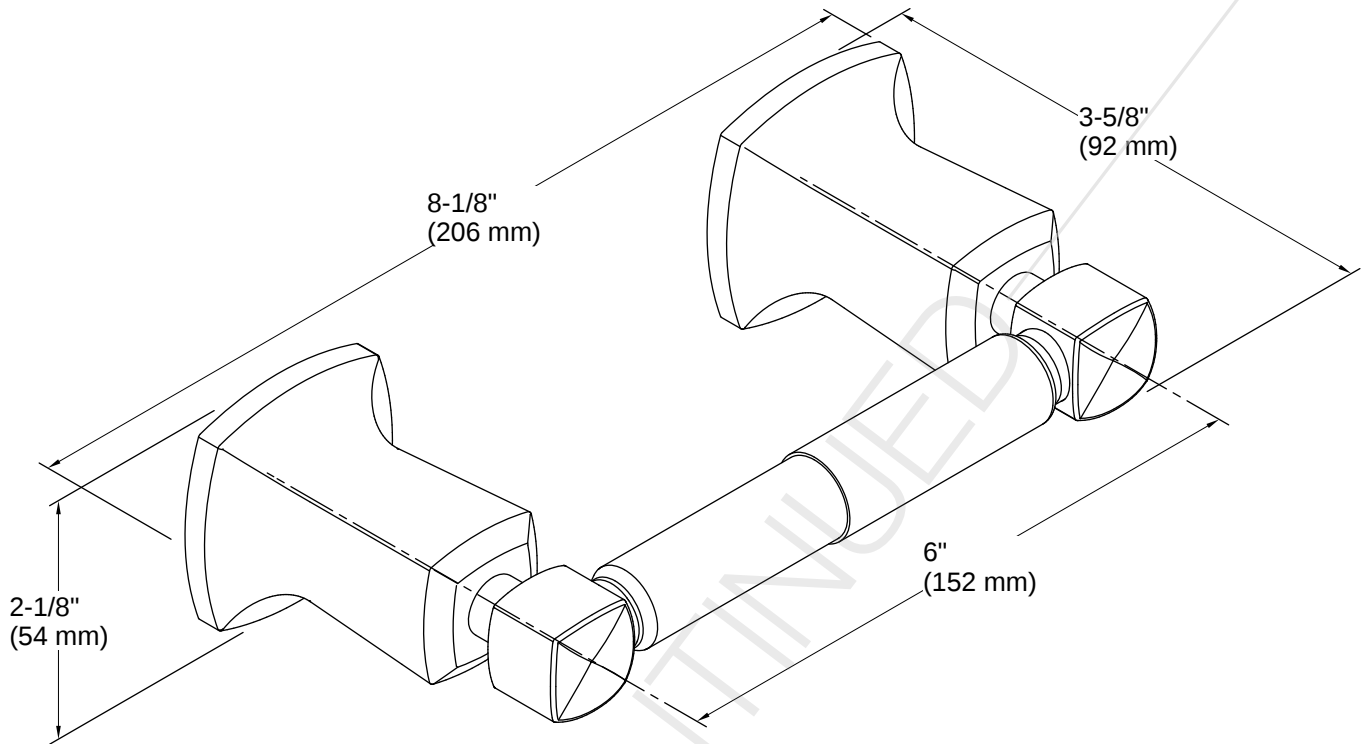

Installation

- Installation hardware and template included

Installation Notes

Install this product according to the installation instructions.

CAUTION: Risk of personal injury. Do not install these products in any area where they are likely to be used inadvertently as a grab bar or support bar. These products are not designed or intended for use as a grab bar or support bar.