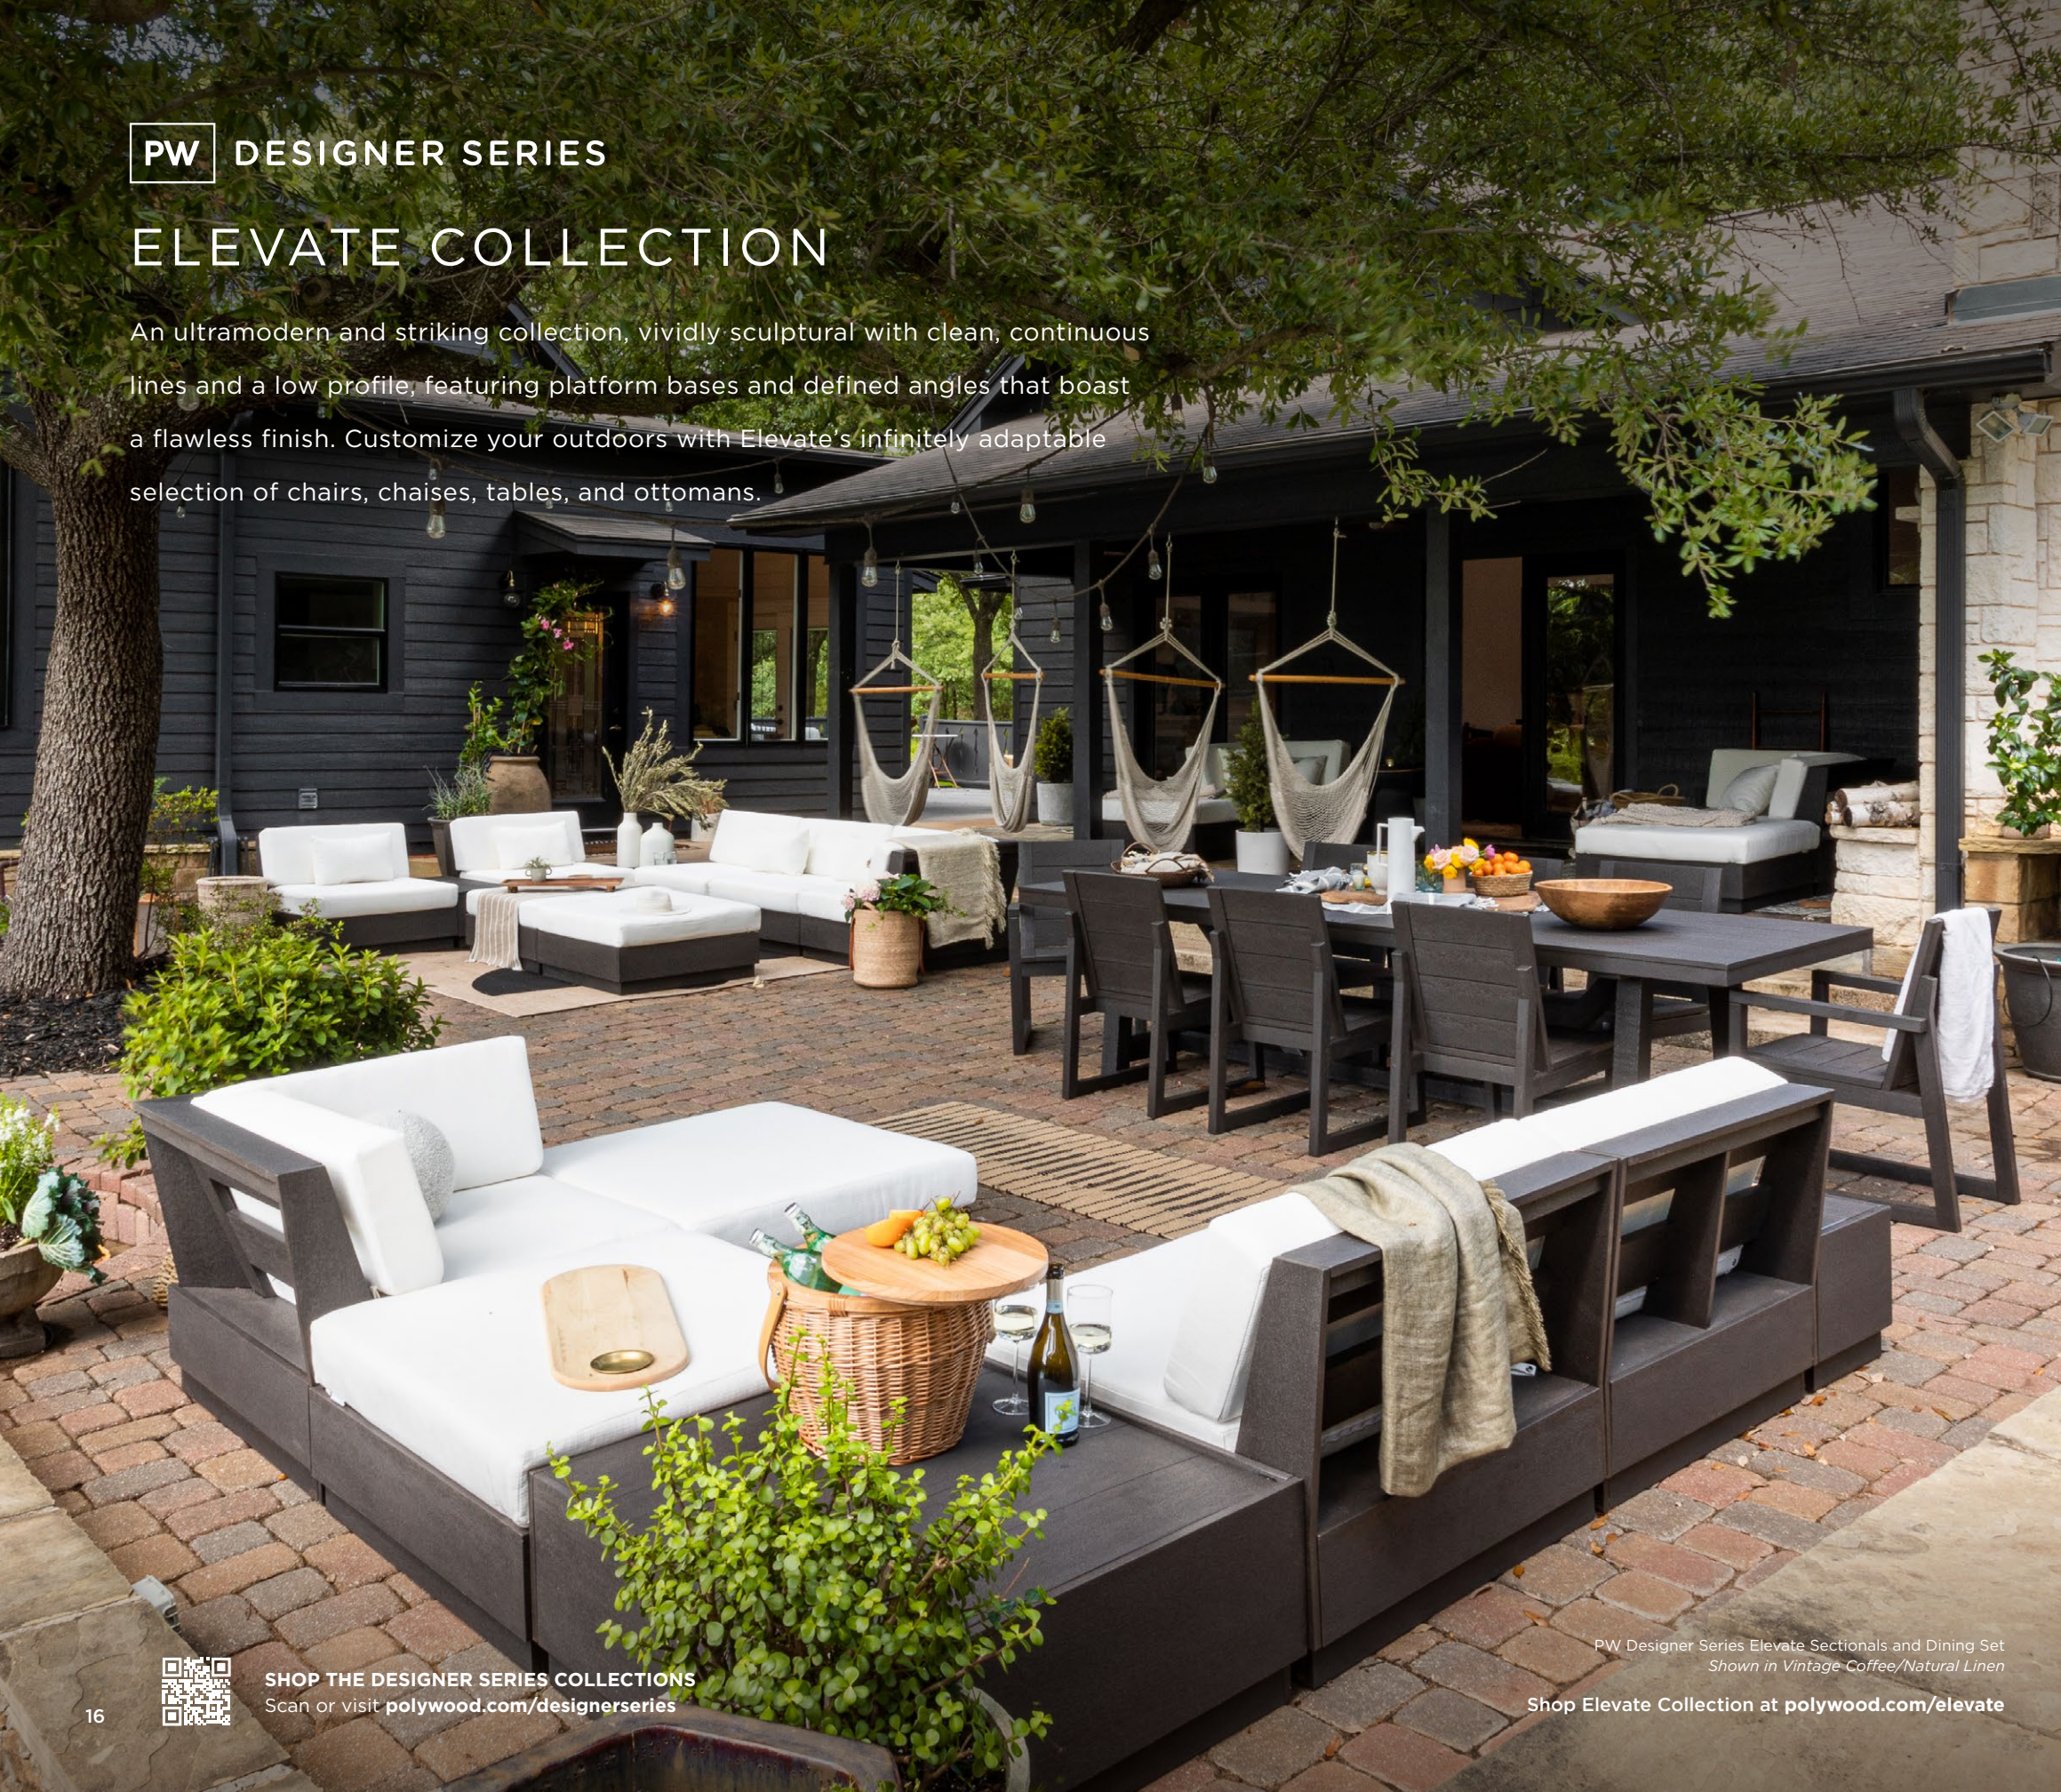

PW DESIGNER SERIES

ELEVATE COLLECTION

An ultramodern and striking collection, vividly sculptural with clean, continuous lines and a low profile, featuring platform bases and defined angles that boast a flawless finish. Customize your outdoors with Elevate's infinitely adaptable selection of chairs, chaises, tables, and ottomans.

“The Elevate Collection is such a natural fit for our clients and really anybody who’s looking for both form and function. You get the stunning beauty and the quality with the functionality of zero maintenance.”

— Ginger Curtis

HGTV 2021 Designer of the Year
@urbanologydesigns

PW Designer Series Elevate Sectionals and Dining Set
Shown in Vintage Coffee/Natural Linen

Shop Elevate Collection at polywood.com/elevate

SHOP THE DESIGNER SERIES COLLECTIONS
Scan or visit polywood.com/designerseries