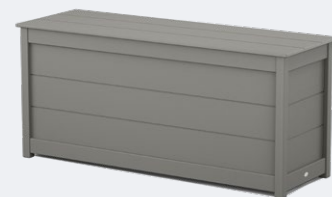

Splash Hits

Poolside storage and shade-casting umbrellas open the season with ease.

68" Console Table with Storage
CTS2368 | $1,779+ **$1,599+ SALE**