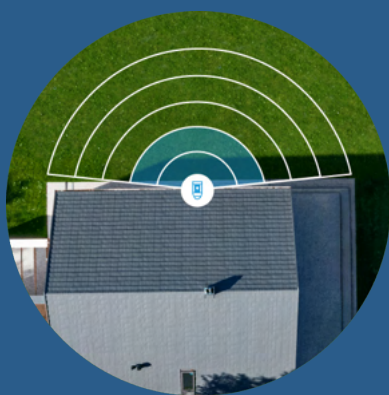

ring

Spotlight Cam Pro

Our most advanced spotlight camera with next-level security features.

1080p HDR Video & Color Night Vision

3D Motion Detection with Bird's Eye View

Two-Way Talk with Audio+

2 LED Spotlights

Built-In Security Siren

Dual-Band Wi-Fi

Precision distance detection and alerts

Sense motion up to 30 ft. away to know when and where someone's stepped onto your property.

Bird's Eye View

See precisely where someone's been and how they got there with an aerial view of your home.

Superb Video Quality

View and record every movement in 1080p HDR to get a brilliantly clear image, even in low light and darkness.

For more information head to proinstall.learnaboutring.com

Technical Specifications

Video:	1080p HD, HDR, Live View, Color Night Vision
Field of View:	140° Horizontal, 80° Vertical
Motion Detection:	Customizable (Drawable) Motion Zones 3D Motion Detection, Bird's Eye View
Audio:	Two-Way Talk with Audio+ and advanced noise cancellation
Lights:	Two 3000° Kelvin spotlights
Power:	Rechargeable Battery Pack (1 included, holds up to 2), optional solar panel, plug-in adapter, hardwired kit (sold separately)
Dual Power Mode:	Dynamic switching between plug-in and battery power modes (requires purchase of plug-in adapter)
Connectivity:	Dual-Band 2.4 and 5.0 GHz Wi-Fi
Dimensions:	3.1 in x 3.2 in x 5.7 in
Operating Conditions:	-5°F to 120°F, Weather Resistant
Available Colors:	Black, White
Features:	Remote-activated security siren