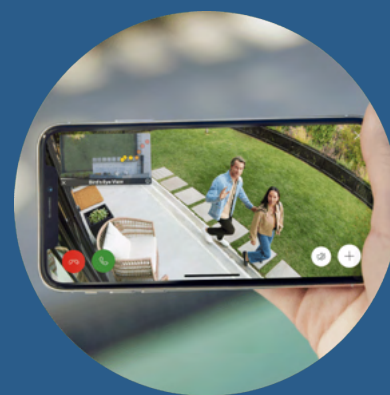

Built-In Security Siren

Dual-Band Wi-Fi

Precision distance detection and alerts

Sense motion up to 30 ft. away to know when and where someone's stepped onto your property.

Bird's Eye View

See precisely where someone's been and how they got there with an aerial view of your home.

Superb Video Quality

View and record every movement in 1080p HDR to get a brilliantly clear image, even in low light and darkness.

For more information head to proinstall.learnaboutring.com

Technical Specifications

Video:	1080p HD, HDR, Live View, Color Night Vision
Field of View:	140° Horizontal, 80° Vertical
Motion Detection:	Customizable (Drawable) Motion Zones 3D Motion Detection, Bird's Eye View
Audio:	Two-Way Talk with Audio+ and advanced noise cancellation
Lights:	Two 3000° Kelvin spotlights
Power:	Rechargeable Battery Pack (1 included, holds up to 2), optional solar panel, plug-in adapter, hardwired kit (sold separately)
Dual Power Mode:	Dynamic switching between plug-in and battery power modes (requires purchase of plug-in adapter)
Connectivity:	Dual-Band 2.4 and 5.0 GHz Wi-Fi
Dimensions:	3.1 in x 3.2 in x 5.7 in
Operating Conditions:	-5°F to 120°F, Weather Resistant
Available Colors:	Black, White
Features:	Remote-activated security siren