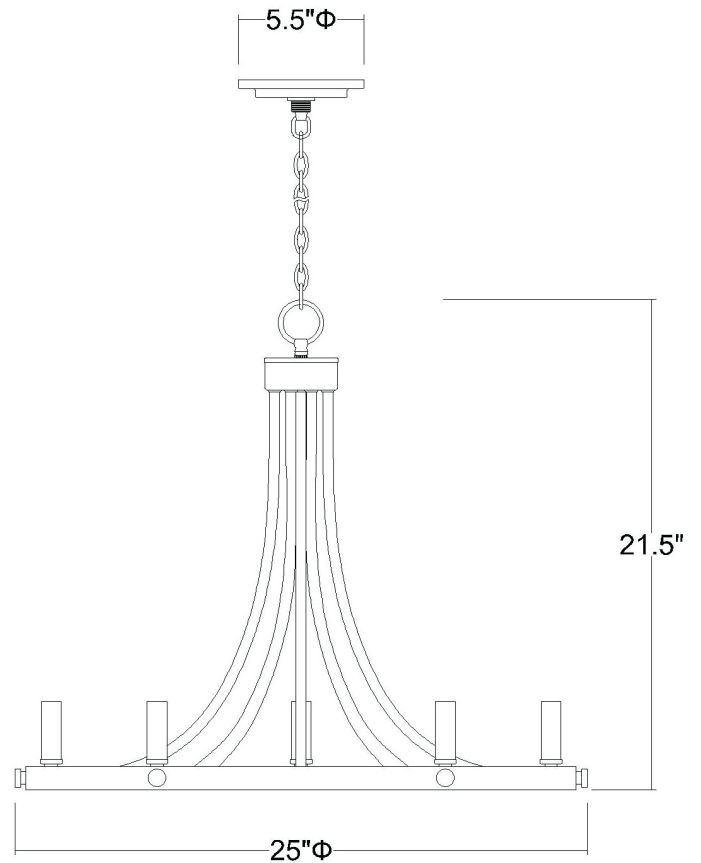

IN11150BK SAWYER 5-LIGHT CHANDELIER

Description:	Sawyer 5-Light Chandelier
Finish:	Matte Black
Dimensions:	25" Dia. x 21-1/2" H
Bulbs:	5-60W Cand.
Installed Weight:	6.6 lbs.
Certification:	cUL / dry location

Material:	Steel
Shades:	NA
Glass:	NA
Canopy Dimensions:	5-1/2" Dia.
Chain/Wire:	5' Chain, 12' Wire
Additional Finishes:	Satin nickel